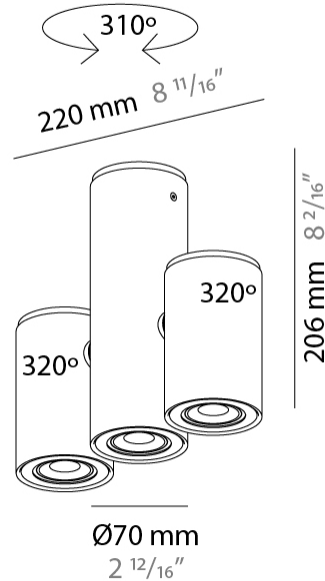

PROJECT	_____
TYPE	_____
SPECIFIER	_____
QUANTITY	_____
DATE	_____

KRONN TRIPLE SURFACE

D92084-

base number   Finish
Options

1. To build a product code in our configurator select the specify button on the base model # product page
2. To build a manual product code on this datasheet choose from the options listed below in blue font and add the suffix to the base model #

GENERAL

Series: Kronn
Subseries: Kronn Triple
Brand: Milan
Division: Design
Mounting Type: Surface
Mounting Location: Ceiling
Subcategory: Downlight

PHYSICAL

Shape: Cylinder
Diameter (mm): 70
Diameter (in): 2 ¾
Length (mm): 220
Length (in): 8 11/16
Height (mm): 206
Height (in): 8 1/8
Light Distribution: Adjustable / Direct
Fixture Finish: CHR / MWL / MBQ
Fixture Material: Extruded Aluminum

ELECTRICAL

Number of Lamps: 3
Lamp Type: LED Retrofit
Lamp Shape: MR16
Bulb Included: Bulb Not Included
Total Output Wattage (W): 12
Max. Wattage Per Lamp (W): 4
Lamp Base: GU10
Input Voltage (V): 120

LED

OPTICAL

Adjustability: Rotational 310°; Tilt 320°

RATINGS AND CERTIFICATIONS

Certified By: Certified for North American Standards
IP rating: IP20