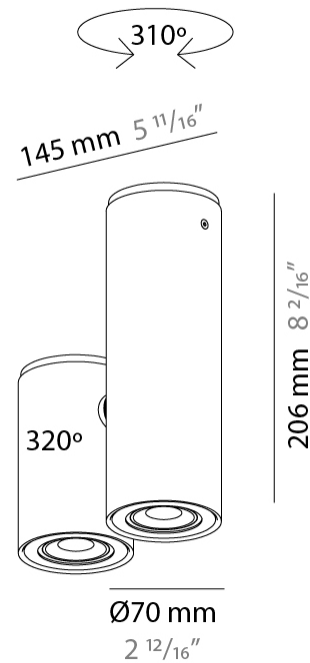

KRONN DOUBLE SURFACE

D92086-

base number   Finish
Options

PROJECT
TYPE
SPECIFIER
QUANTITY
DATE

1. To build a product code in our configurator select the specify button on the base model # product page
2. To build a manual product code on this datasheet choose from the options listed below in blue font and add the suffix to the base model #

GENERAL

Series: Kronn
Subseries: Kronn Double
Brand: Milan
Division: Design
Mounting Type: Surface
Mounting Location: Ceiling
Subcategory: Downlight

PHYSICAL

Shape: Cylinder
Diameter (mm): 70
Diameter (in): 2 ¾
Length (mm): 145
Length (in): 5 11/16
Height (mm): 206
Height (in): 8 1/8
Light Distribution: Adjustable / Direct
Fixture Finish: CHR / MWL / MBQ
Fixture Material: Extruded Aluminum

ELECTRICAL

Number of Lamps: 2
Lamp Type: LED Retrofit
Lamp Shape: MR16
Bulb Included: Bulb Not Included
Total Output Wattage (W): 8
Max. Wattage Per Lamp (W): 4
Lamp Base: GU10
Input Voltage (V): 120

LED

OPTICAL

Adjustability: Rotational 310°; Tilt 320°

RATINGS AND CERTIFICATIONS

Certified By: Certified for North American Standards
IP rating: IP20