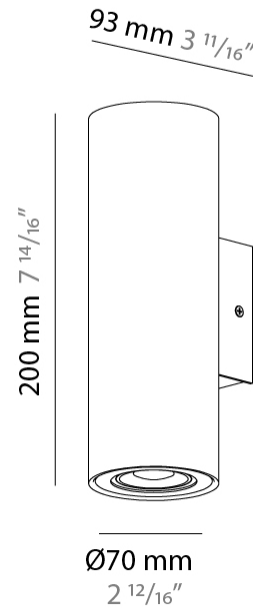

KRONN SINGLE SURFACE

D93098-

base number   Finish
Options

PROJECT	_____
TYPE	_____
SPECIFIER	_____
QUANTITY	_____
DATE	_____

1. To build a product code in our configurator select the specify button on the base model # product page
2. To build a manual product code on this datasheet choose from the options listed below in blue font and add the suffix to the base model #

GENERAL

Series: Kronn _____
Subseries: Kronn Single _____
Brand: Milan _____
Division: Design _____
Mounting Type: Surface _____
Mounting Location: Wall _____
Subcategory: Up/Down Light _____

PHYSICAL

Shape: Cylinder _____
Diameter (mm): 70 _____
Diameter (in): 2 ¾ _____
Height (mm): 200 _____
Depth (mm): 93 _____
Height (in): 7 7/8 _____
Depth (in): 3 11/16 _____
Extension (mm): 93 _____
Extension (in): 3 11/16 _____
Light Distribution: Direct / Indirect _____
Fixture Finish: [CHR](#) / [MWL](#) / [MBQ](#) _____
Fixture Material: Extruded Aluminum _____

ELECTRICAL

Number of Lamps: 2 _____
Lamp Type: LED Retrofit _____
Lamp Shape: MR16 _____
Bulb Included: Bulb Not Included _____
Total Output Wattage (W): 10 _____
Max. Wattage Per Lamp (W): 5 _____
Lamp Base: GU10 _____
Input Voltage (V): 120 _____

LED

OPTICAL

RATINGS AND CERTIFICATIONS

Certified By: Certified for North American Standards _____
IP rating: IP20 _____