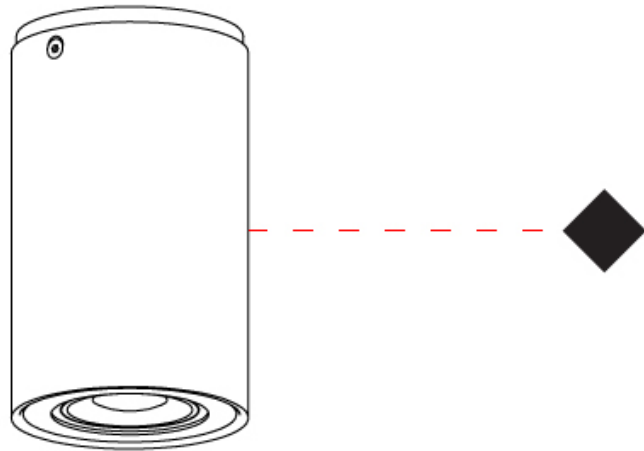

KRONN SINGLE SURFACE

D92080-

PROJECT

TYPE

SPECIFIER

QUANTITY

DATE