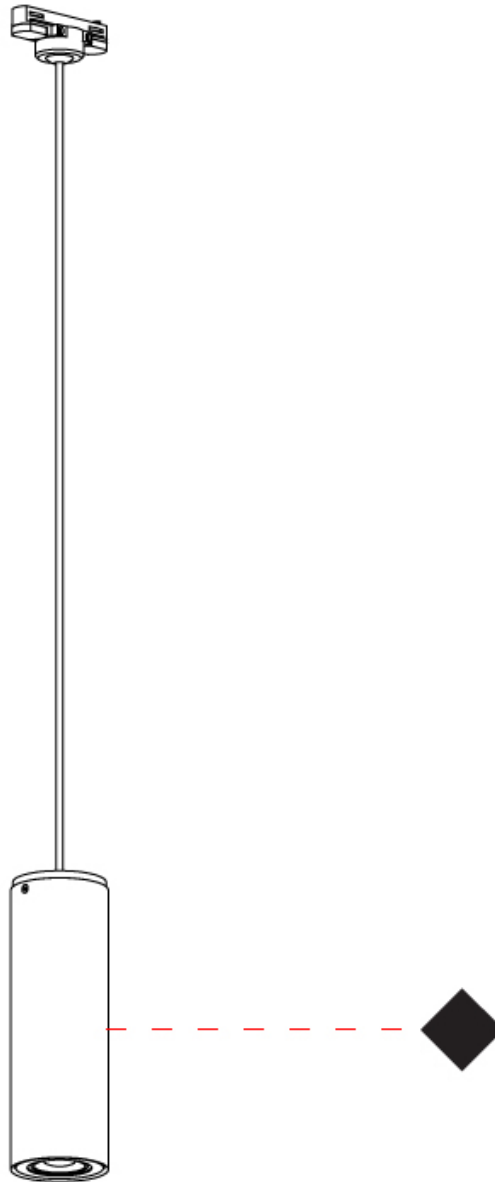

D96068-

PROJECT _____

TYPE _____

SPECIFIER _____

QUANTITY _____

DATE _____

D