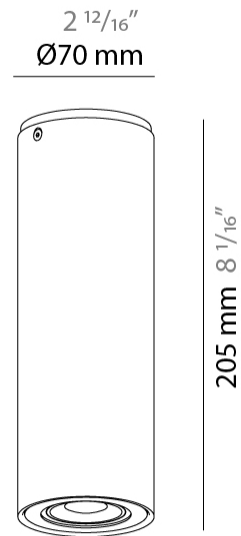

PROJECT
TYPE
SPECIFIER
QUANTITY
DATE

KRONN SINGLE SURFACE

D92082-

base number   Finish
Options

1. To build a product code in our configurator select the specify button on the base model # product page
2. To build a manual product code on this datasheet choose from the options listed below in blue font and add the suffix to the base model #

GENERAL

Series: Kronn
Subseries: Kronn Single
Brand: Milan
Division: Design
Mounting Type: Surface
Mounting Location: Ceiling
Subcategory: Downlight

PHYSICAL

Shape: Cylinder
Diameter (mm): 70
Diameter (in): 2 3/4
Height (mm): 205
Height (in): 8 1/16
Light Distribution: Direct
Fixture Finish: CHR / MWL / MBQ
Fixture Material: Extruded Aluminum

ELECTRICAL

Number of Lamps: 1
Lamp Type: LED Retrofit
Lamp Shape: MR16
Bulb Included: Bulb Not Included
Max. Wattage Per Lamp (W): 4
Lamp Base: GU10
Input Voltage (V): 120

LED

OPTICAL

RATINGS AND CERTIFICATIONS

Certified By: Certified for North American Standards
IP rating: IP20