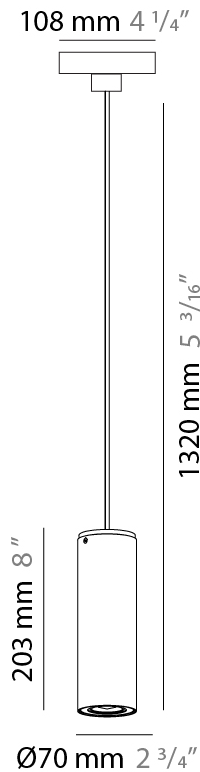

PROJECT	
TYPE	
SPECIFIER	
QUANTITY	
DATE	

KRONN SINGLE SUSPENSION

D91130-

base number   Finish
Options

1. To build a product code in our configurator select the specify button on the base model # product page
2. To build a manual product code on this datasheet choose from the options listed below in blue font and add the suffix to the base model #

GENERAL

Series: Kronn
Subseries: Kronn Single
Brand: Milan
Division: Design
Mounting Type: Suspension
Mounting Location: Ceiling
Subcategory: Pendant

PHYSICAL

Shape: Cylinder
Diameter (mm): 70
Diameter (in): 2 3/4
Height (mm): 205
Height (in): 8 1/16
Max. Overall Height (mm): 3000
Max. Overall Height (in): 118 1/8
Light Distribution: Downlight
Fixture Finish: CHR / MWL / MBQ
Fixture Material: Extruded Aluminum
Cable Details: 3000mm / 118 1/8" Transparent Cable

ELECTRICAL

Number of Lamps: 1
Lamp Type: LED Retrofit
Lamp Shape: MR16
Bulb Included: Bulb Not Included
Max. Wattage Per Lamp (W): 4
Lamp Base: GU10
Input Voltage (V): 120

LED

OPTICAL

RATINGS AND CERTIFICATIONS

Certified By: Certified for North American Standards
IP rating: IP20