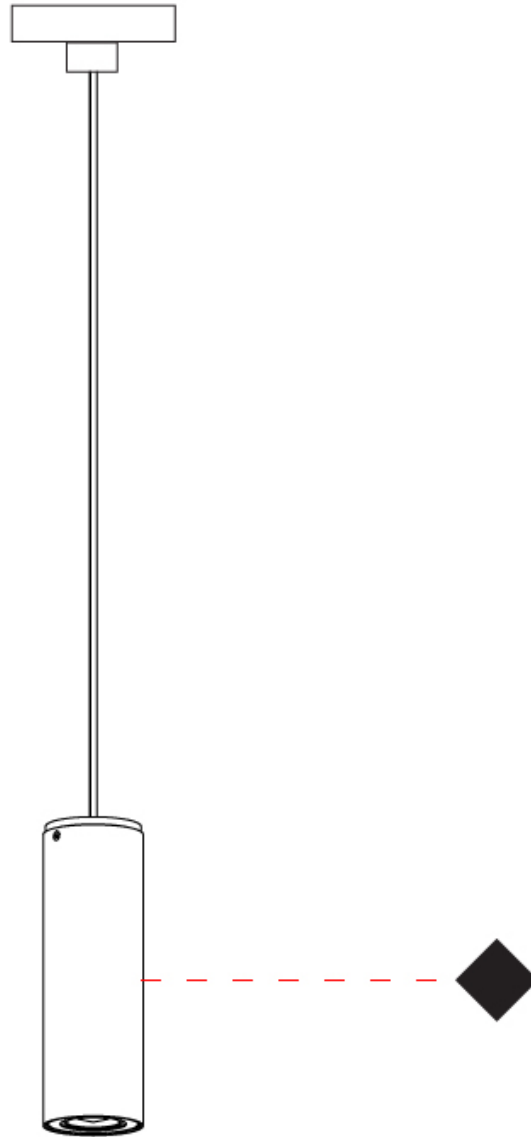

KRONN SINGLE SUSPENSION

D91130-

PROJECT _____

TYPE _____

SPECIFIER _____

QUANTITY _____

DATE _____