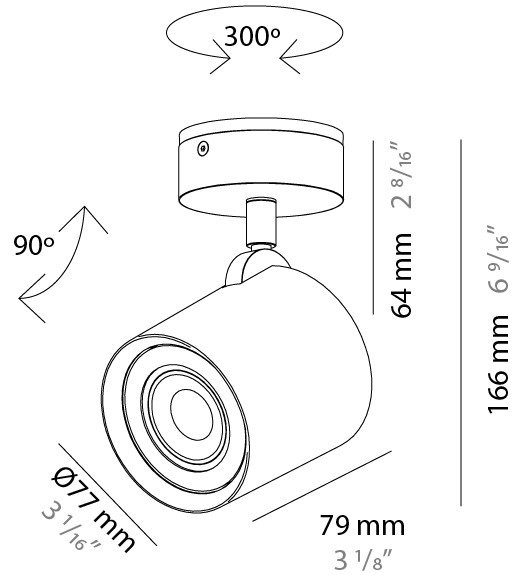

PROJECT	_____
TYPE	_____
SPECIFIER	_____
QUANTITY	_____
DATE	_____

KRONN SINGLE SURFACE

D92076-

base number   Finish
Options

1. To build a product code in our configurator select the specify button on the base model # product page
2. To build a manual product code on this datasheet choose from the options listed below in blue font and add the suffix to the base model #

GENERAL

Series: Kronn _____
Subseries: Kronn Single _____
Brand: Milan _____
Division: Design _____
Mounting Type: Surface _____
Mounting Location: Ceiling _____
Subcategory: Spots _____

PHYSICAL

Shape: Cylinder _____
Diameter (mm): 77 _____
Diameter (in): 3 1/16 _____
Height (mm): 79 _____
Height (in): 3 1/8 _____
Max. Overall Height (mm): 166 _____
Max. Overall Height (in): 6 1/2 _____
Light Distribution: Adjustable / Direct _____
Fixture Finish: CHR / MWL / MBQ _____
Fixture Material: Extruded Aluminum _____

ELECTRICAL

Number of Lamps: 1 _____
Lamp Type: LED Retrofit _____
Lamp Shape: MR16 _____
Bulb Included: Bulb Not Included _____
Max. Wattage Per Lamp (W): 4 _____
Lamp Base: GU10 _____
Input Voltage (V): 120 _____

LED

OPTICAL

RATINGS AND CERTIFICATIONS

Certified By: Certified for North American Standards _____
IP rating: IP20 _____