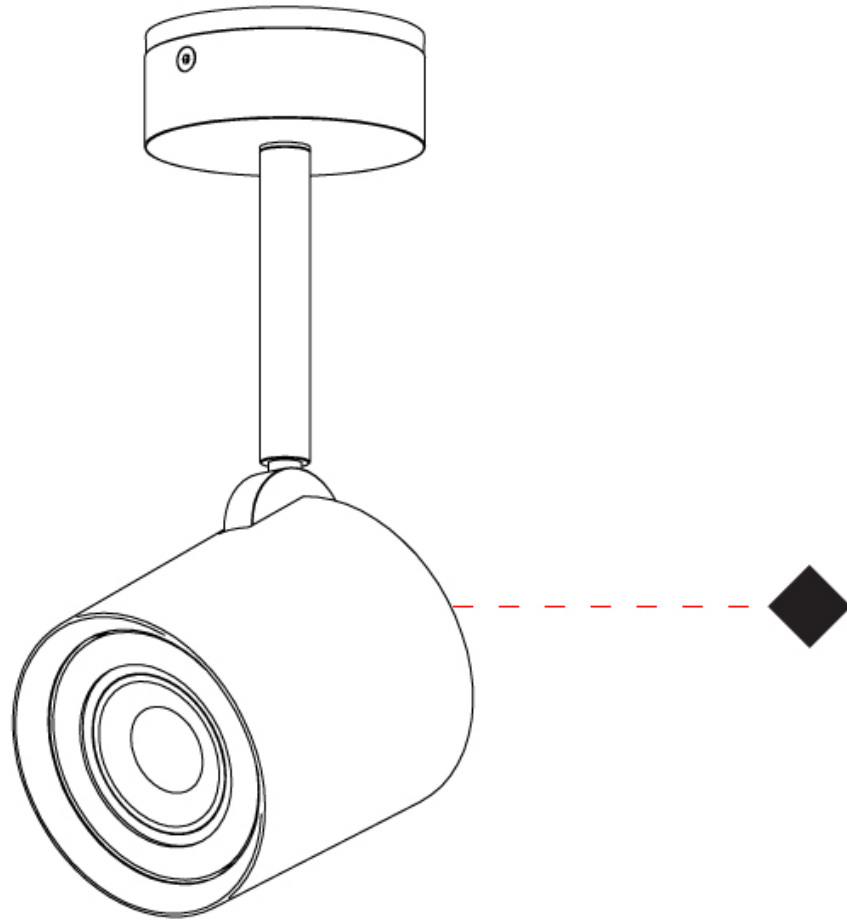

KRONN SINGLE SURFACE

D92078-

PROJECT _____

TYPE _____

SPECIFIER _____

QUANTITY _____

DATE _____

D