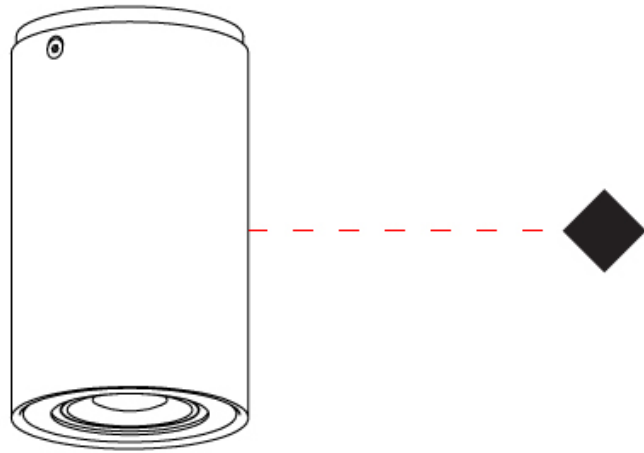

KRONN SINGLE SURFACE

D92080-

PROJECT	_____
TYPE	_____
SPECIFIER	_____
QUANTITY	_____
DATE	_____