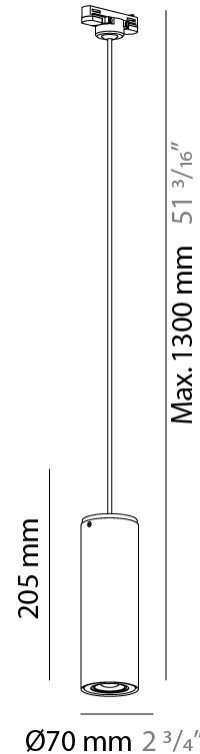

KRONN SINGLE TRACK

D96068-

base number   Finish
Options

1. To build a product code in our configurator select the specify button on the base model # product page
2. To build a manual product code on this datasheet choose from the options listed below in blue font and add the suffix to the base model #

GENERAL

Series: Kronn
Subseries: Kronn Single
Brand: Milan
Division: Design
Mounting Type: Track
Mounting Location: Ceiling
Subcategory: Pendant

PHYSICAL

Shape: Cylinder
Diameter (mm): 70
Diameter (in): 2 ¾
Height (mm): 205
Height (in): 8 1/16
Max. Overall Height (mm): 1300
Max. Overall Height (in): 51 3/16
Light Distribution: Direct
[Fixture Finish: CHR / MWL / MBQ](#)
Fixture Material: Extruded Aluminum

ELECTRICAL

Number of Lamps: 1
Lamp Type: LED Retrofit
Bulb Included: Bulb Not Included
Max. Wattage Per Lamp (W): 8
Lamp Base: GU10
Input Voltage (V): 120

LED

OPTICAL

RATINGS AND CERTIFICATIONS

Certified By: Certified for North American Standards
IP rating: IP20

PROJECT
TYPE
SPECIFIER
QUANTITY
DATE