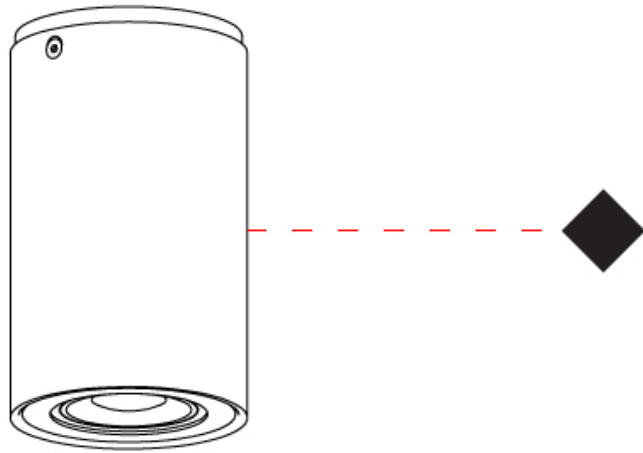

KRONN SINGLE SURFACE

D92080-

PROJECT

TYPE

SPECIFIER

QUANTITY

DATE

D