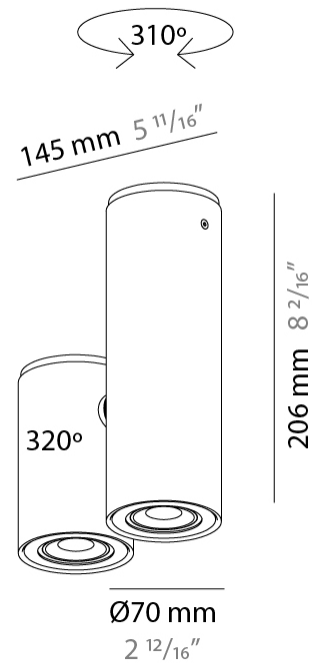

KRONN DOUBLE SURFACE

D92086-

base number   Finish
Options

PROJECT	_____
TYPE	_____
SPECIFIER	_____
QUANTITY	_____
DATE	_____

1. To build a product code in our configurator select the specify button on the base model # product page
2. To build a manual product code on this datasheet choose from the options listed below in blue font and add the suffix to the base model #

GENERAL

Series: Kronn
Subseries: Kronn Double
Brand: Milan
Division: Design
Mounting Type: Surface
Mounting Location: Ceiling
Subcategory: Downlight

PHYSICAL

Shape: Cylinder
Diameter (mm): 70
Diameter (in): 2 ¾
Length (mm): 145
Length (in): 5 11/16
Height (mm): 206
Height (in): 8 1/8
Light Distribution: Adjustable / Direct
Fixture Finish: CHR / MWL / MBQ
Fixture Material: Extruded Aluminum

ELECTRICAL

Number of Lamps: 2
Lamp Type: LED Retrofit
Lamp Shape: MR16
Bulb Included: Bulb Not Included
Total Output Wattage (W): 8
Max. Wattage Per Lamp (W): 4
Lamp Base: GU10
Input Voltage (V): 120

LED

OPTICAL

Adjustability: Rotational 310°; Tilt 320°

RATINGS AND CERTIFICATIONS

Certified By: Certified for North American Standards
IP rating: IP20