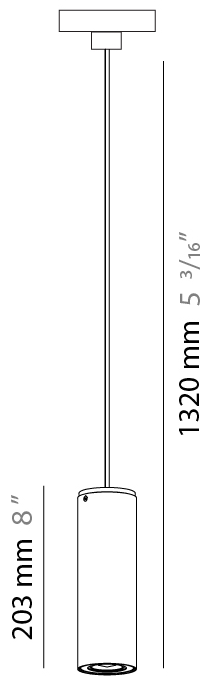

1320 mm 5 3/16"

203 mm 8"

Ø70 mm 2 3/4"