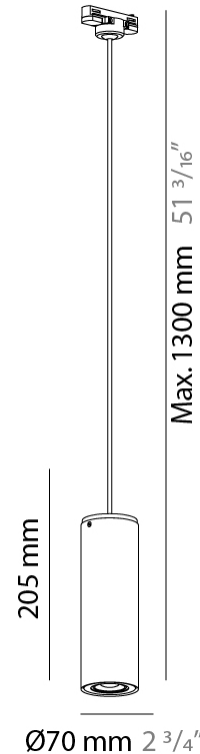

KRONN SINGLE TRACK

D96068-

base number   Finish
Options

1. To build a product code in our configurator select the specify button on the base model # product page
2. To build a manual product code on this datasheet choose from the options listed below in blue font and add the suffix to the base model #

GENERAL

Series: Kronn
Subseries: Kronn Single
Brand: Milan
Division: Design
Mounting Type: Track
Mounting Location: Ceiling
Subcategory: Pendant

PHYSICAL

Shape: Cylinder
Diameter (mm): 70
Diameter (in): 2 ¾
Height (mm): 205
Height (in): 8 1/16
Max. Overall Height (mm): 1300
Max. Overall Height (in): 51 3/16
Light Distribution: Direct
[Fixture Finish: CHR / MWL / MBQ](#)
Fixture Material: Extruded Aluminum

ELECTRICAL

Number of Lamps: 1
Lamp Type: LED Retrofit
Bulb Included: Bulb Not Included
Max. Wattage Per Lamp (W): 8
Lamp Base: GU10
Input Voltage (V): 120

LED

OPTICAL

RATINGS AND CERTIFICATIONS

Certified By: Certified for North American Standards
IP rating: IP20

PROJECT	
TYPE	
SPECIFIER	
QUANTITY	
DATE