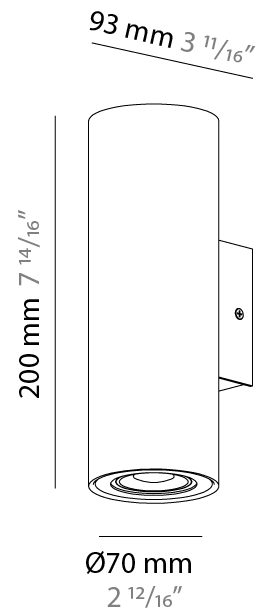

PROJECT
TYPE
SPECIFIER
QUANTITY
DATE

KRONN SINGLE SURFACE

D93098- : D93098-CHR

base number

1. To build a product code in our configurator select the specify button on the base model # product page
2. To build a manual product code on this datasheet choose from the options listed below in blue font and add the suffix to the base model #

GENERAL

Series: Kronn
Subseries: Kronn Single
Partner: Milan
Division: Design
Installation: Surface
Product Type: Wall Surface
Mounting Location: Wall
Light Distribution: Direct / Indirect

PHYSICAL

Shape: Cylinder
Diameter (mm): 70
Diameter (in): 2 ¾
Height (mm): 200
Depth (mm): 93
Height (in): 7 ⅞
Depth (in): 3 ⅙
Extension (mm): 93
Extension (in): 3 ⅙
Weight (kg): 0.6
Weight (lbs): 1.399
Fixture Material: Extruded Aluminum

ELECTRICAL

Number of Lamps: 2
Lamp Type: LED Retrofit
Lamp Shape: MR16
Bulb Included: Bulb Not Included
Total Output Wattage (W): 10
Max. Wattage Per Lamp (W): 5
Lamp Base: GU10
Input Voltage (V): 120

LED

OPTICAL

RATINGS AND CERTIFICATIONS

Certified By: CSA Certified to UL and CSA Standards
IP rating: IP20