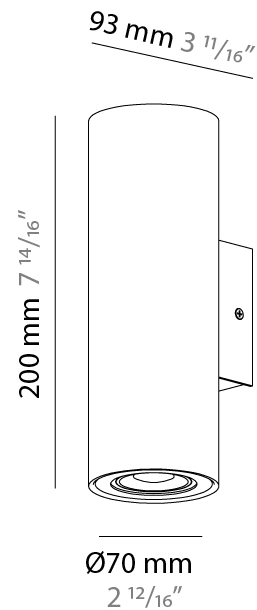

PROJECT
TYPE
SPECIFIER
QUANTITY
DATE

KRONN SINGLE SURFACE

D93098- : D93098-MWL

base number

1. To build a product code in our configurator select the specify button on the base model # product page
2. To build a manual product code on this datasheet choose from the options listed below in blue font and add the suffix to the base model #

GENERAL

Series: Kronn
Subseries: Kronn Single
Partner: Milan
Division: Design
Installation: Surface
Product Type: Wall Surface
Mounting Location: Wall
Light Distribution: Direct / Indirect

PHYSICAL

Shape: Cylinder
Diameter (mm): 70
Diameter (in): 2 ¾
Height (mm): 200
Depth (mm): 93
Height (in): 7 ⅞
Depth (in): 3 ⅙
Extension (mm): 93
Extension (in): 3 ⅙
Weight (kg): 0.6
Weight (lbs): 1.399
Fixture Material: Extruded Aluminum

ELECTRICAL

Number of Lamps: 2
Lamp Type: LED Retrofit
Lamp Shape: MR16
Bulb Included: Bulb Not Included
Total Output Wattage (W): 10
Max. Wattage Per Lamp (W): 5
Lamp Base: GU10
Input Voltage (V): 120

LED

OPTICAL

RATINGS AND CERTIFICATIONS

Certified By: CSA Certified to UL and CSA Standards
IP rating: IP20