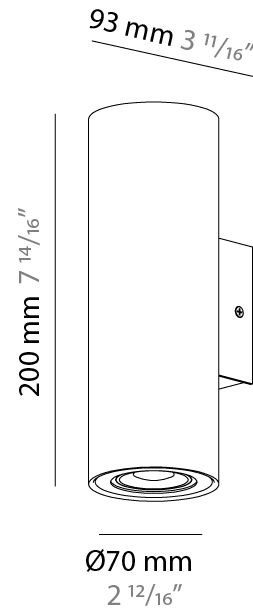

KRONN SINGLE SURFACE

D93098-

base number   Finish
Options

1. To build a product code in our configurator select the specify button on the base model # product page
2. To build a manual product code on this datasheet choose from the options listed below in blue font and add the suffix to the base model #

GENERAL

Series: Kronn _____
Subseries: Kronn Single _____
Partner: Milan _____
Division: Design _____
Installation: Surface _____
Product Type: Wall Surface _____
Mounting Location: Wall _____
Light Distribution: Direct / Indirect _____

PHYSICAL

Shape: Cylinder _____
Diameter (mm): 70 _____
Diameter (in): 2 ³/₄ _____
Height (mm): 200 _____
Depth (mm): 93 _____
Height (in): 7 ⁷/₈ _____
Depth (in): 3 ¹¹/₁₆ _____
Extension (mm): 93 _____
Extension (in): 3 ¹¹/₁₆ _____
[Fixture Finish: CHR / MWL / MBQ](#) _____
Fixture Material: Extruded Aluminum _____

ELECTRICAL

Number of Lamps: 2 _____
Lamp Type: LED Retrofit _____
Lamp Shape: MR16 _____
Bulb Included: Bulb Not Included _____
Total Output Wattage (W): 10 _____
Max. Wattage Per Lamp (W): 5 _____
Lamp Base: GU10 _____
Input Voltage (V): 120 _____

LED

OPTICAL

RATINGS AND CERTIFICATIONS

Certified By: Certified for North American Standards _____
IP rating: IP20 _____