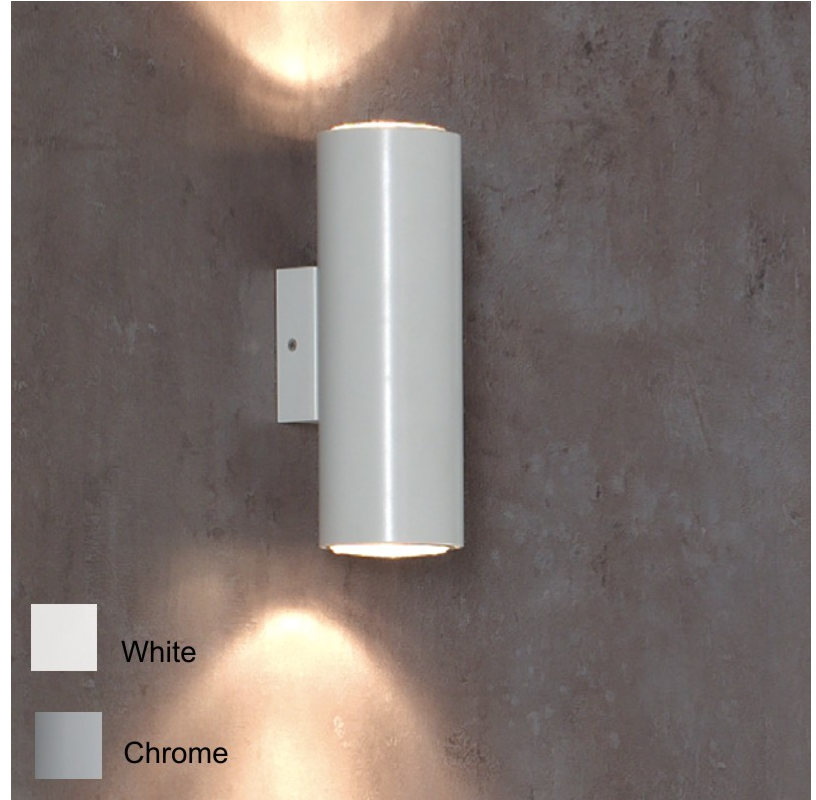

PROJECT
TYPE
SPECIFIER
QUANTITY
DATE

KRONN SINGLE SURFACE

D93098- : D93098-MWL

base number

1. To build a product code in our configurator select the specify button on the base model # product page
2. To build a manual product code on this datasheet choose from the options listed below in blue font and add the suffix to the base model #

GENERAL

Series: Kronn
Subseries: Kronn Single
Partner: Milan
Division: Design
Installation: Surface
Product Type: Wall Surface
Mounting Location: Wall
Light Distribution: Direct / Indirect

PHYSICAL

Shape: Cylinder
Diameter (mm): 70
Diameter (in): 2 ¾
Height (mm): 200
Depth (mm): 93
Height (in): 7 ⅞
Depth (in): 3 ⅙
Extension (mm): 93
Extension (in): 3 ⅙
Weight (kg): 0.6
Weight (lbs): 1.399
Fixture Material: Extruded Aluminum

ELECTRICAL

Number of Lamps: 2
Lamp Type: LED Retrofit
Lamp Shape: MR16
Bulb Included: Bulb Not Included
Total Output Wattage (W): 10
Max. Wattage Per Lamp (W): 5
Lamp Base: GU10
Input Voltage (V): 120

LED

OPTICAL

RATINGS AND CERTIFICATIONS

Certified By: CSA Certified to UL and CSA Standards
IP rating: IP20