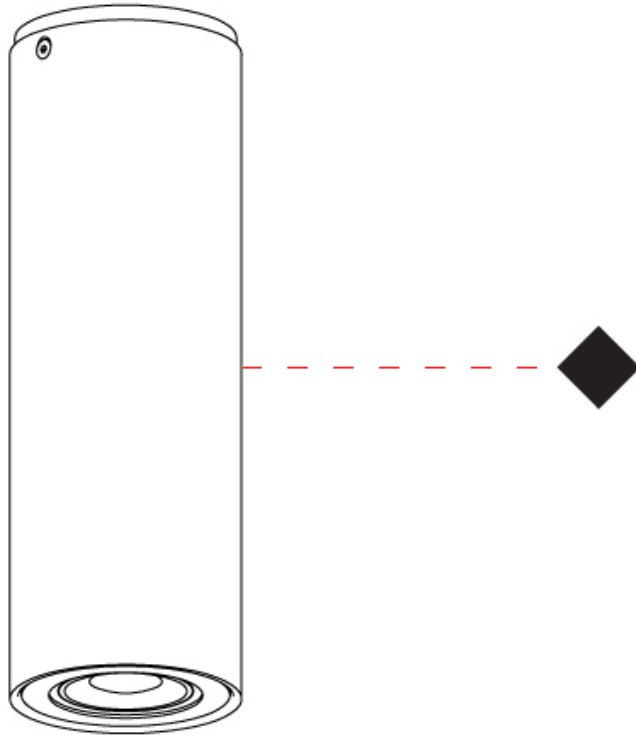

KRONN SINGLE SURFACE

D92082-

PROJECT

TYPE

SPECIFIER

QUANTITY

DATE