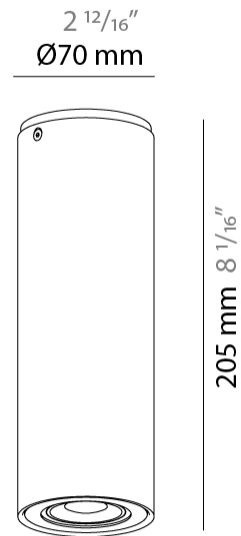

KRONN SINGLE SURFACE

D92082-

base number   Finish
Options

1. To build a product code in our configurator select the specify button on the base model # product page
2. To build a manual product code on this datasheet choose from the options listed below in blue font and add the suffix to the base model #

GENERAL

Series: Kronn
Subseries: Kronn Single
Brand: Milan
Division: Design
Mounting Type: Surface
Mounting Location: Ceiling
Subcategory: Downlight

PHYSICAL

Shape: Cylinder
Diameter (mm): 70
Diameter (in): 2 3/4
Height (mm): 205
Height (in): 8 1/16
Light Distribution: Direct
Fixture Finish: CHR / MWL / MBQ
Fixture Material: Extruded Aluminum

ELECTRICAL

Number of Lamps: 1
Lamp Type: LED Retrofit
Lamp Shape: MR16
Bulb Included: Bulb Not Included
Max. Wattage Per Lamp (W): 4
Lamp Base: GU10
Input Voltage (V): 120

LED

OPTICAL

RATINGS AND CERTIFICATIONS

Certified By: Certified for North American Standards
IP rating: IP20

PROJECT
TYPE
SPECIFIER
QUANTITY
DATE