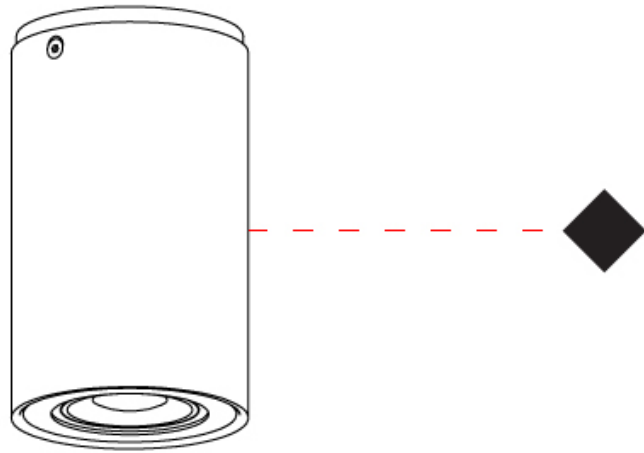

KRONN SINGLE SURFACE

D92080-

PROJECT

TYPE

SPECIFIER

QUANTITY

DATE

D