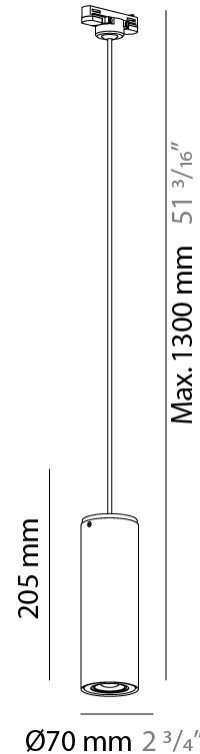

KRONN SINGLE TRACK

D96068-

base number   Finish
Options

1. To build a product code in our configurator select the specify button on the base model # product page
2. To build a manual product code on this datasheet choose from the options listed below in blue font and add the suffix to the base model #

GENERAL

Series: Kronn
Subseries: Kronn Single
Brand: Milan
Division: Design
Mounting Type: Track
Mounting Location: Ceiling
Subcategory: Pendant

PHYSICAL

Shape: Cylinder
Diameter (mm): 70
Diameter (in): 2 3/4
Height (mm): 205
Height (in): 8 1/16
Max. Overall Height (mm): 1300
Max. Overall Height (in): 51 3/16
Light Distribution: Direct
[Fixture Finish: CHR / MWL / MBQ](#)
Fixture Material: Extruded Aluminum

ELECTRICAL

Number of Lamps: 1
Lamp Type: LED Retrofit
Bulb Included: Bulb Not Included
Max. Wattage Per Lamp (W): 8
Lamp Base: GU10
Input Voltage (V): 120

LED

OPTICAL

RATINGS AND CERTIFICATIONS

Certified By: Certified for North American Standards
IP rating: IP20

PROJECT	_____
TYPE	_____
SPECIFIER	_____
QUANTITY	_____
DATE	_____