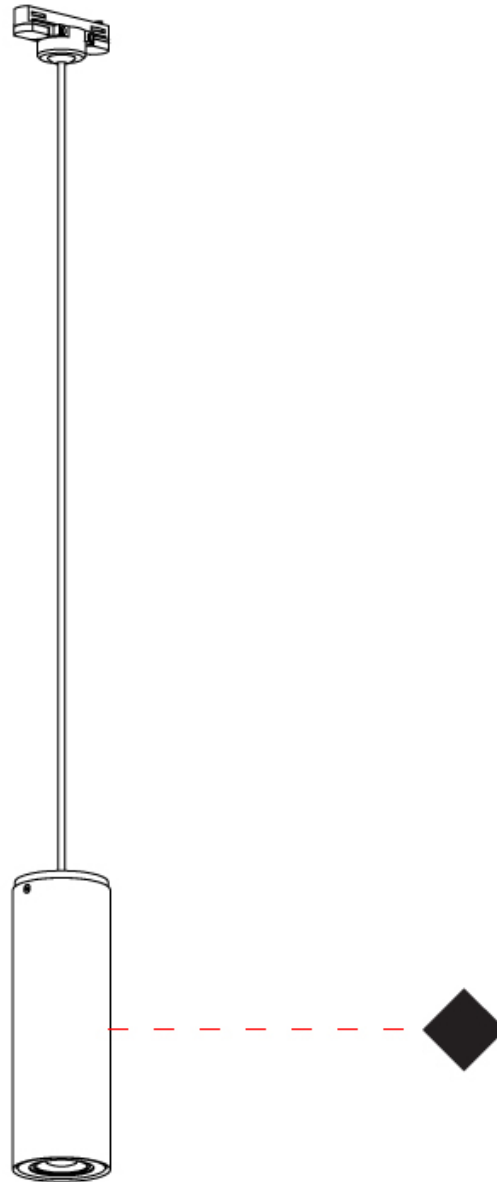

D96068-

PROJECT _____

TYPE _____

SPECIFIER _____

QUANTITY _____

DATE _____

D