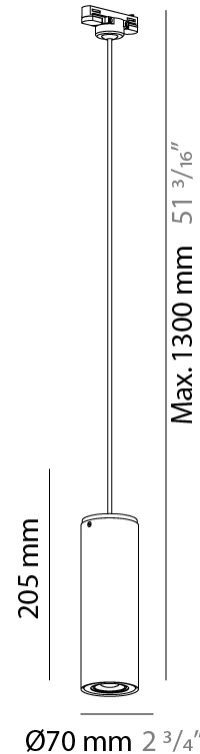

KRONN SINGLE TRACK

D96068-

base number   Finish
Options

1. To build a product code in our configurator select the specify button on the base model # product page
2. To build a manual product code on this datasheet choose from the options listed below in blue font and add the suffix to the base model #

GENERAL

Series: Kronn
Subseries: Kronn Single
Brand: Milan
Division: Design
Mounting Type: Track
Mounting Location: Ceiling
Subcategory: Pendant

PHYSICAL

Shape: Cylinder
Diameter (mm): 70
Diameter (in): 2 ¾
Height (mm): 205
Height (in): 8 1/16
Max. Overall Height (mm): 1300
Max. Overall Height (in): 51 3/16
Light Distribution: Direct
[Fixture Finish: CHR / MWL / MBQ](#)
Fixture Material: Extruded Aluminum

ELECTRICAL

Number of Lamps: 1
Lamp Type: LED Retrofit
Bulb Included: Bulb Not Included
Max. Wattage Per Lamp (W): 8
Lamp Base: GU10
Input Voltage (V): 120

LED

OPTICAL

RATINGS AND CERTIFICATIONS

Certified By: Certified for North American Standards
IP rating: IP20

PROJECT _____
TYPE _____
SPECIFIER _____
QUANTITY _____
DATE _____