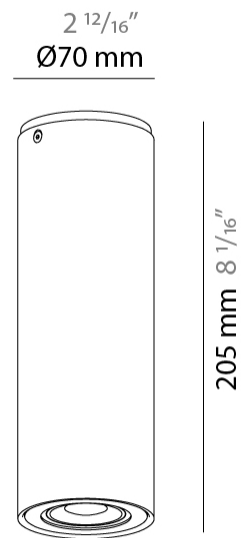

PROJECT
TYPE
SPECIFIER
QUANTITY
DATE

KRONN SINGLE SURFACE

D92082-

base number   Finish
Options

1. To build a product code in our configurator select the specify button on the base model # product page
2. To build a manual product code on this datasheet choose from the options listed below in blue font and add the suffix to the base model #

GENERAL

Series: Kronn
Subseries: Kronn Single
Brand: Milan
Division: Design
Mounting Type: Surface
Mounting Location: Ceiling
Subcategory: Downlight

PHYSICAL

Shape: Cylinder
Diameter (mm): 70
Diameter (in): 2 3/4
Height (mm): 205
Height (in): 8 1/16
Light Distribution: Direct
[Fixture Finish: CHR / MWL / MBQ](#)
Fixture Material: Extruded Aluminum

ELECTRICAL

Number of Lamps: 1
Lamp Type: LED Retrofit
Lamp Shape: MR16
Bulb Included: Bulb Not Included
Max. Wattage Per Lamp (W): 4
Lamp Base: GU10
Input Voltage (V): 120

LED

OPTICAL

RATINGS AND CERTIFICATIONS

Certified By: Certified for North American Standards
IP rating: IP20