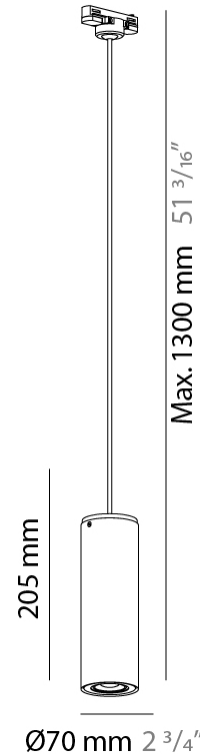

KRONN SINGLE TRACK

D96068-

base number   Finish
Options

1. To build a product code in our configurator select the specify button on the base model # product page
2. To build a manual product code on this datasheet choose from the options listed below in blue font and add the suffix to the base model #

GENERAL

Series: Kronn
Subseries: Kronn Single
Brand: Milan
Division: Design
Mounting Type: Track
Mounting Location: Ceiling
Subcategory: Pendant

PHYSICAL

Shape: Cylinder
Diameter (mm): 70
Diameter (in): 2 3/4
Height (mm): 205
Height (in): 8 1/16
Max. Overall Height (mm): 1300
Max. Overall Height (in): 51 3/16
Light Distribution: Direct
[Fixture Finish: CHR / MWL / MBQ](#)
Fixture Material: Extruded Aluminum

ELECTRICAL

Number of Lamps: 1
Lamp Type: LED Retrofit
Bulb Included: Bulb Not Included
Max. Wattage Per Lamp (W): 8
Lamp Base: GU10
Input Voltage (V): 120

LED

OPTICAL

RATINGS AND CERTIFICATIONS

Certified By: Certified for North American Standards
IP rating: IP20

PROJECT
TYPE
SPECIFIER
QUANTITY
DATE