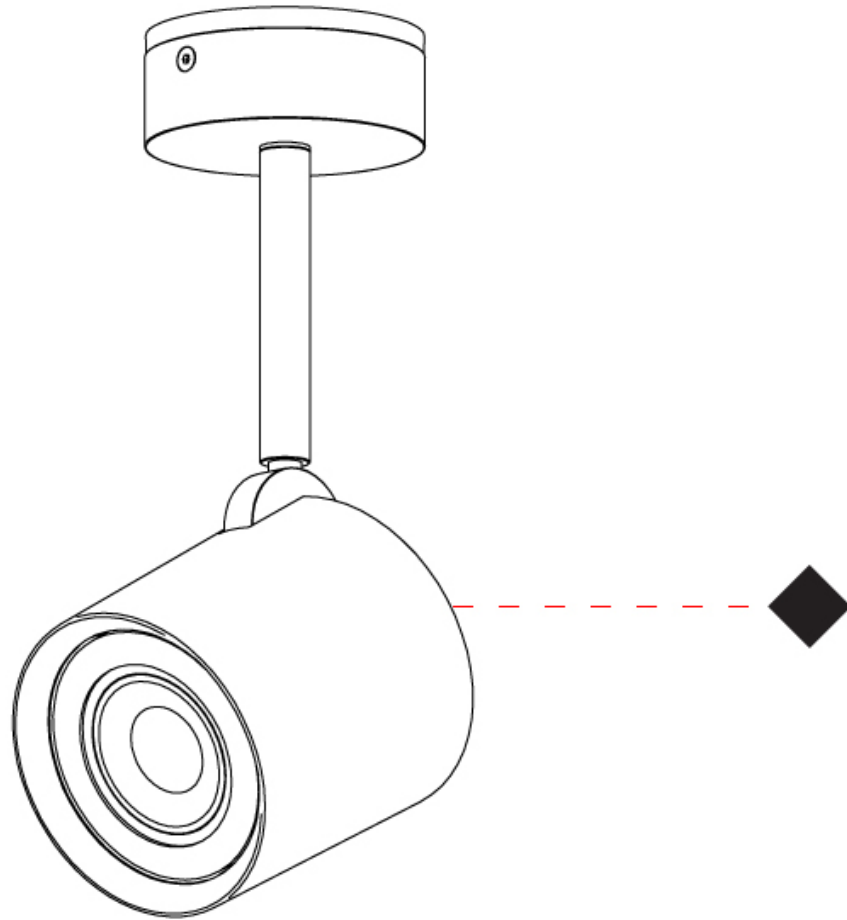

KRONN SINGLE SURFACE

D92078-

PROJECT	_____
TYPE	_____
SPECIFIER	_____
QUANTITY	_____
DATE	_____

D