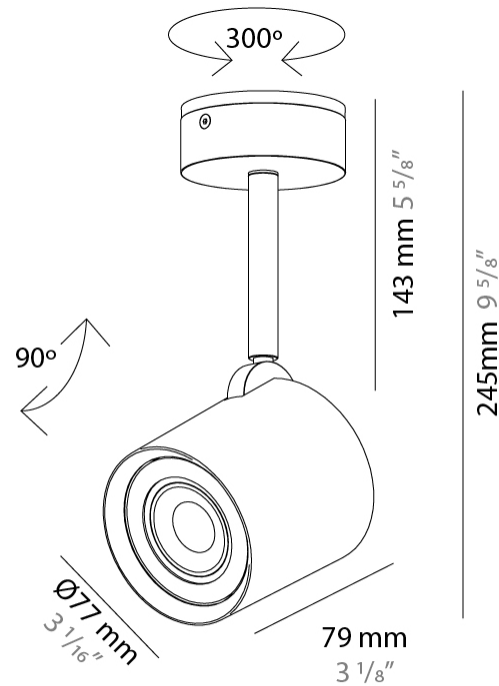

PROJECT	
TYPE	
SPECIFIER	
QUANTITY	
DATE	

KRONN SINGLE SURFACE

D92078-

base number   Finish
Options

1. To build a product code in our configurator select the specify button on the base model # product page
2. To build a manual product code on this datasheet choose from the options listed below in blue font and add the suffix to the base model #

GENERAL

Series: Kronn
Subseries: Kronn Single
Brand: Milan
Division: Design
Mounting Type: Surface
Mounting Location: Ceiling
Subcategory: Spots

PHYSICAL

Shape: Cylinder
Diameter (mm): 77
Diameter (in): 3 1/32
Length (mm): 79
Length (in): 3 1/8
Height (mm): 245
Height (in): 9 5/8
Light Distribution: Adjustable / Direct
Fixture Finish: [CHR](#) / [MWL](#) / [MBQ](#)
Fixture Material: Extruded Aluminum

ELECTRICAL

Number of Lamps: 1
Lamp Type: LED Retrofit
Bulb Included: Bulb Not Included
Max. Wattage Per Lamp (W): 5 / 75
Lamp Base: GU10
Input Voltage (V): 120

LED

OPTICAL

RATINGS AND CERTIFICATIONS

Certified By: Certified for North American Standards
IP rating: IP20