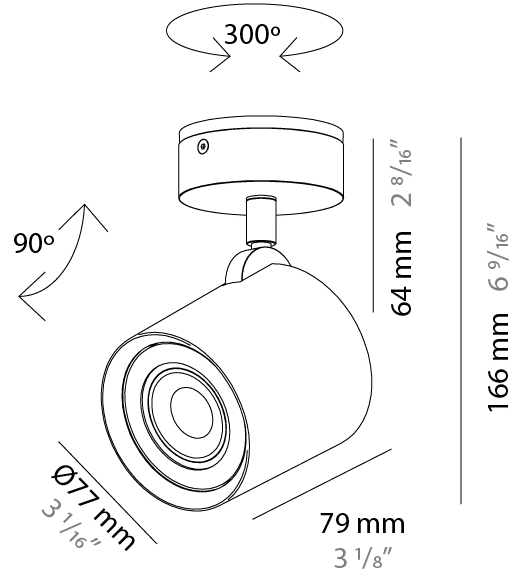

PROJECT	_____
TYPE	_____
SPECIFIER	_____
QUANTITY	_____
DATE	_____

KRONN SINGLE SURFACE

D92076-

base number   Finish
Options

1. To build a product code in our configurator select the specify button on the base model # product page
2. To build a manual product code on this datasheet choose from the options listed below in blue font and add the suffix to the base model #

GENERAL

Series: Kronn _____
Subseries: Kronn Single _____
Brand: Milan _____
Division: Design _____
Mounting Type: Surface _____
Mounting Location: Ceiling _____
Subcategory: Spots _____

PHYSICAL

Shape: Cylinder _____
Diameter (mm): 77 _____
Diameter (in): 3 1/16 _____
Height (mm): 79 _____
Height (in): 3 1/8 _____
Max. Overall Height (mm): 166 _____
Max. Overall Height (in): 6 1/2 _____
Light Distribution: Adjustable / Direct _____
Fixture Finish: CHR / MWL / MBQ _____
Fixture Material: Extruded Aluminum _____

ELECTRICAL

Number of Lamps: 1 _____
Lamp Type: LED Retrofit _____
Lamp Shape: MR16 _____
Bulb Included: Bulb Not Included _____
Max. Wattage Per Lamp (W): 4 _____
Lamp Base: GU10 _____
Input Voltage (V): 120 _____

LED

OPTICAL

RATINGS AND CERTIFICATIONS

Certified By: Certified for North American Standards _____
IP rating: IP20 _____