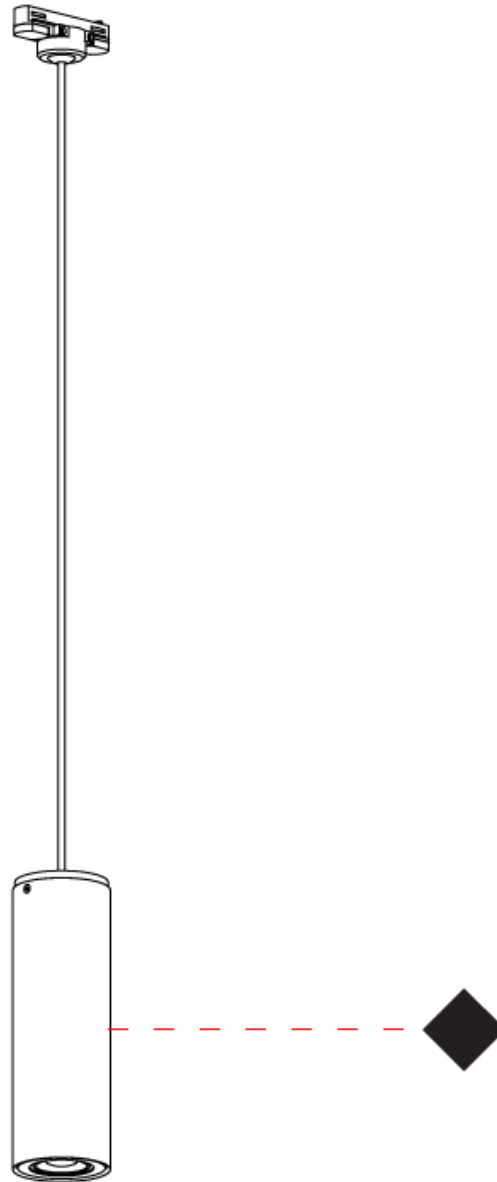

D96068-

PROJECT

TYPE

SPECIFIER

QUANTITY

DATE

D