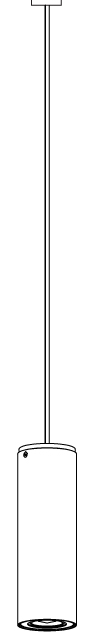

Ø70 mm 2 3/4"

1320 mm 5 3/16"