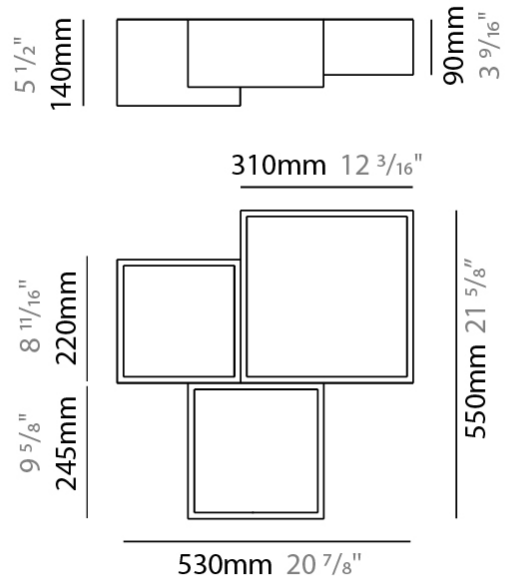

PROJECT
TYPE
SPECIFIER
QUANTITY
DATE

KUBE SURFACE

D112040

base number

1. To build a product code in our configurator select the specify button on the base model # product page
2. To build a manual product code on this datasheet choose from the options listed below in blue font and add the suffix to the base model #

GENERAL

Series: Kube
Brand: Ole
Division: Design
Mounting Type: Surface
Mounting Location: Ceiling
Subcategory: Ambient

PHYSICAL

Shape: Abstract
Length (mm): 550
Length (in): 21 ⁵/₈
Width (mm): 530
Width (in): 20 ⁷/₈
Height (mm): 140
Height (in): 5 ¹/₂
Max. Overall Height (mm): 2140
Max. Overall Height (in): 84 ¹/₄
Light Distribution: Direct
Diffuser: PMMA - Opal
Fixture Finish: OAK
Fixture Material: Metal / Oak

ELECTRICAL

Number of Lamps: 5
Lamp Type: LED Retrofit
Lamp Shape: A19
Bulb Included: Bulb Not Included
Max. Wattage Per Lamp (W): 15
Lamp Base: E26
Input Voltage (V): 120
Upon Request: 277Vac / GU24

LED

OPTICAL

RATINGS AND CERTIFICATIONS

Certified By: Certified for North American Standards
IP rating: IP20