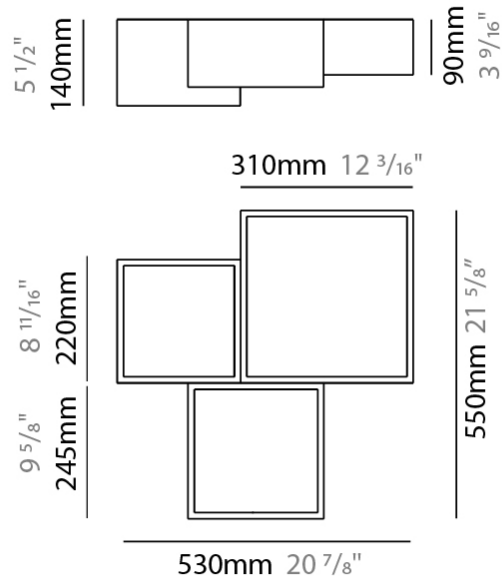

PROJECT	
TYPE	
SPECIFIER	
QUANTITY	
DATE	

KUBE SURFACE

D112040

base number

1. To build a product code in our configurator select the specify button on the base model # product page
2. To build a manual product code on this datasheet choose from the options listed below in blue font and add the suffix to the base model #

GENERAL

Series: Kube
Brand: Ole
Division: Design
Mounting Type: Surface
Mounting Location: Ceiling
Subcategory: Ambient

PHYSICAL

Shape: Abstract
Length (mm): 550
Length (in): 21 ⁵/₈
Width (mm): 530
Width (in): 20 ⁷/₈
Height (mm): 140
Height (in): 5 ¹/₂
Max. Overall Height (mm): 2140
Max. Overall Height (in): 84 ¹/₄
Light Distribution: Direct
Diffuser: PMMA - Opal
Fixture Finish: OAK
Fixture Material: Metal / Oak

ELECTRICAL

Number of Lamps: 5
Lamp Type: LED Retrofit
Lamp Shape: A19
Bulb Included: Bulb Not Included
Max. Wattage Per Lamp (W): 15
Lamp Base: E26
Input Voltage (V): 120
Upon Request: 277Vac / GU24

LED

OPTICAL

RATINGS AND CERTIFICATIONS

Certified By: Certified for North American Standards
IP rating: IP20