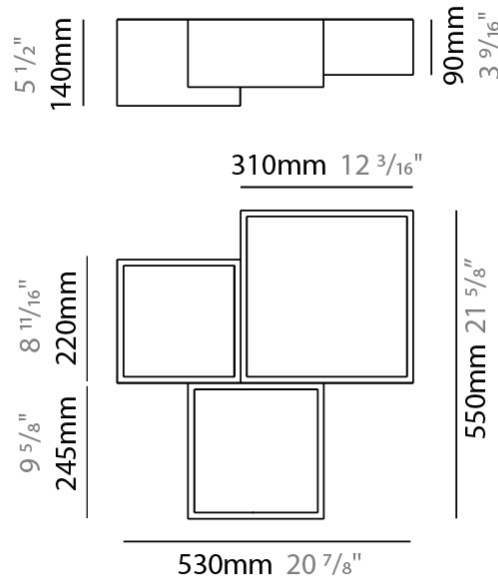

PROJECT	
TYPE	
SPECIFIER	
QUANTITY	
DATE	

KUBE SURFACE

D112040

base number

1. To build a product code in our configurator select the specify button on the base model # product page
2. To build a manual product code on this datasheet choose from the options listed below in blue font and add the suffix to the base model #

GENERAL

Series: Kube
Brand: Ole
Division: Design
Mounting Type: Surface
Mounting Location: Ceiling
Subcategory: Ambient

PHYSICAL

Shape: Abstract
Length (mm): 550
Length (in): 21 ⁵/₈
Width (mm): 530
Width (in): 20 ⁷/₈
Height (mm): 140
Height (in): 5 ¹/₂
Max. Overall Height (mm): 2140
Max. Overall Height (in): 84 ¹/₄
Light Distribution: Direct
Diffuser: PMMA - Opal
Fixture Finish: OAK
Fixture Material: Metal / Oak

ELECTRICAL

Number of Lamps: 5
Lamp Type: LED Retrofit
Lamp Shape: A19
Bulb Included: Bulb Not Included
Max. Wattage Per Lamp (W): 15
Lamp Base: E26
Input Voltage (V): 120
Upon Request: 277Vac / GU24

LED

OPTICAL

RATINGS AND CERTIFICATIONS

Certified By: Certified for North American Standards
IP rating: IP20