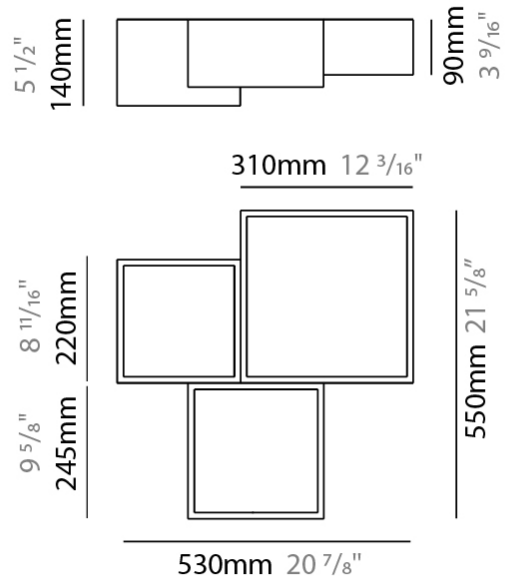

PROJECT	
TYPE	
SPECIFIER	
QUANTITY	
DATE	

KUBE SURFACE

D112040

base number

1. To build a product code in our configurator select the specify button on the base model # product page
2. To build a manual product code on this datasheet choose from the options listed below in blue font and add the suffix to the base model #

GENERAL

Series: Kube
Brand: Ole
Division: Design
Mounting Type: Surface
Mounting Location: Ceiling
Subcategory: Ambient

PHYSICAL

Shape: Abstract
Length (mm): 550
Length (in): 21 ⁵/₈
Width (mm): 530
Width (in): 20 ⁷/₈
Height (mm): 140
Height (in): 5 ¹/₂
Max. Overall Height (mm): 2140
Max. Overall Height (in): 84 ¹/₄
Light Distribution: Direct
Diffuser: PMMA - Opal
Fixture Finish: OAK
Fixture Material: Metal / Oak

ELECTRICAL

Number of Lamps: 5
Lamp Type: LED Retrofit
Lamp Shape: A19
Bulb Included: Bulb Not Included
Max. Wattage Per Lamp (W): 15
Lamp Base: E26
Input Voltage (V): 120
Upon Request: 277Vac / GU24

LED

OPTICAL

RATINGS AND CERTIFICATIONS

Certified By: Certified for North American Standards
IP rating: IP20