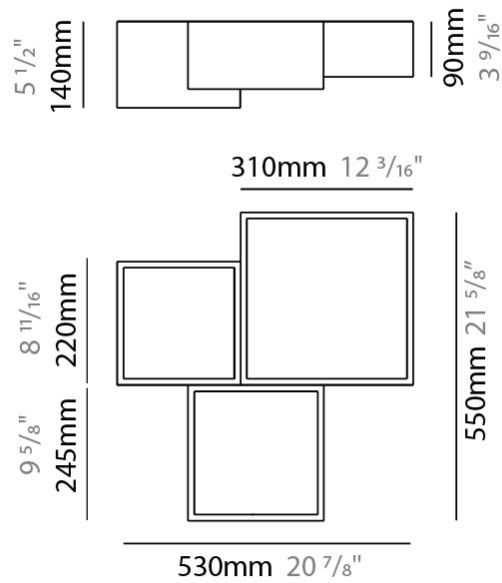

PROJECT	
TYPE	
SPECIFIER	
QUANTITY	
DATE	

KUBE SURFACE

D112040

base number

1. To build a product code in our configurator select the specify button on the base model # product page
2. To build a manual product code on this datasheet choose from the options listed below in blue font and add the suffix to the base model #

GENERAL

Series: Kube
Brand: Ole
Division: Design
Mounting Type: Surface
Mounting Location: Ceiling
Subcategory: Ambient

PHYSICAL

Shape: Abstract
Length (mm): 550
Length (in): 21 ⁵/₈
Width (mm): 530
Width (in): 20 ⁷/₈
Height (mm): 140
Height (in): 5 ¹/₂
Max. Overall Height (mm): 2140
Max. Overall Height (in): 84 ¹/₄
Light Distribution: Direct
Diffuser: PMMA - Opal
Fixture Finish: OAK
Fixture Material: Metal / Oak

ELECTRICAL

Number of Lamps: 5
Lamp Type: LED Retrofit
Lamp Shape: A19
Bulb Included: Bulb Not Included
Max. Wattage Per Lamp (W): 15
Lamp Base: E26
Input Voltage (V): 120
Upon Request: 277Vac / GU24

LED

OPTICAL

RATINGS AND CERTIFICATIONS

Certified By: Certified for North American Standards
IP rating: IP20