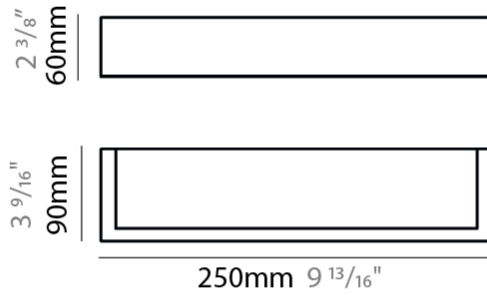

PROJECT
TYPE
SPECIFIER
QUANTITY
DATE

KUBE SURFACE

D113022

base number

1. To build a product code in our configurator select the specify button on the base model # product page
2. To build a manual product code on this datasheet choose from the options listed below in blue font and add the suffix to the base model #

GENERAL

Series: Kube
Brand: Ole
Division: Design
Mounting Type: Surface
Mounting Location: Wall
Subcategory: Ambient

PHYSICAL

Shape: Abstract
Length (mm): 250
Length (in): 9 ¹³/₁₆
Width (mm): 90
Width (in): 3 ⁹/₁₆
Height (mm): 60
Height (in): 2 ³/₈
Light Distribution: Direct
Diffuser: PMMA - Opal
Fixture Finish: OAK
Fixture Material: Metal / Oak

ELECTRICAL

Number of Lamps: 1
Lamp Type: LED Retrofit
Lamp Shape: A19
Bulb Included: Bulb Not Included
Max. Wattage Per Lamp (W): 15
Lamp Base: E26
Input Voltage (V): 120
Upon Request: 277Vac / GU24

LED

OPTICAL

RATINGS AND CERTIFICATIONS

Certified By: Certified for North American Standards
IP rating: IP20