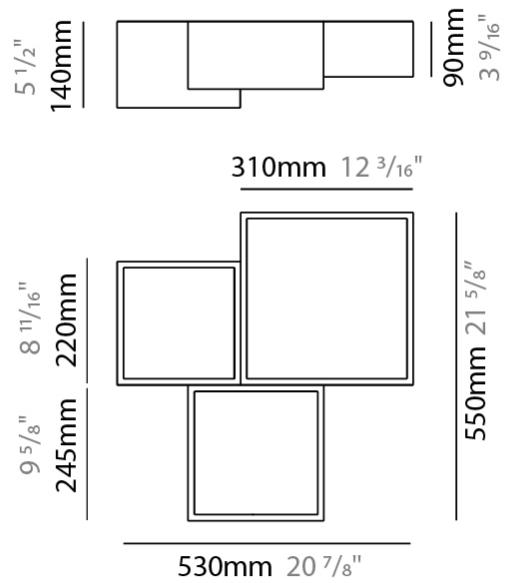

PROJECT	
TYPE	
SPECIFIER	
QUANTITY	
DATE	

KUBE SURFACE

D112040

base number

1. To build a product code in our configurator select the specify button on the base model # product page
2. To build a manual product code on this datasheet choose from the options listed below in blue font and add the suffix to the base model #

GENERAL

Series: Kube
Brand: Ole
Division: Design
Mounting Type: Surface
Mounting Location: Ceiling
Subcategory: Ambient

PHYSICAL

Shape: Abstract
Length (mm): 550
Length (in): 21 ⁵/₈
Width (mm): 530
Width (in): 20 ⁷/₈
Height (mm): 140
Height (in): 5 ¹/₂
Max. Overall Height (mm): 2140
Max. Overall Height (in): 84 ¹/₄
Light Distribution: Direct
Diffuser: PMMA - Opal
Fixture Finish: OAK
Fixture Material: Metal / Oak

ELECTRICAL

Number of Lamps: 5
Lamp Type: LED Retrofit
Lamp Shape: A19
Bulb Included: Bulb Not Included
Max. Wattage Per Lamp (W): 15
Lamp Base: E26
Input Voltage (V): 120
Upon Request: 277Vac / GU24

LED

OPTICAL

RATINGS AND CERTIFICATIONS

Certified By: Certified for North American Standards
IP rating: IP20