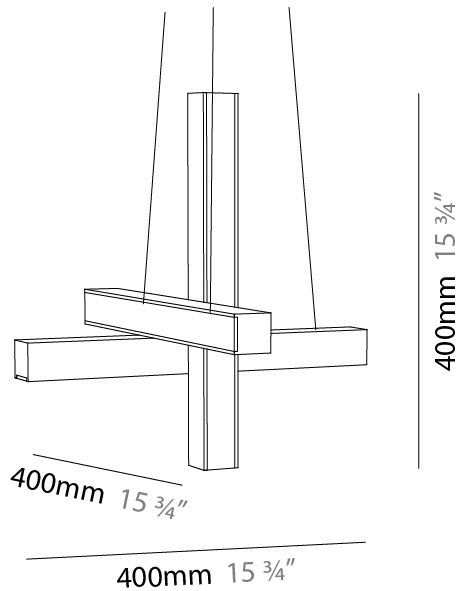

PROJECT	
TYPE	
SPECIFIER	
QUANTITY	
DATE	

CROSS SHAPE SUSPENSION

D71028-

base number
Color   Finish
Temperature   Options

1. To build a product code in our configurator select the specify button on the base model # product page
2. To build a manual product code on this datasheet choose from the options listed below in blue font and add the suffix to the base model #

GENERAL

Series: LED40
Subseries: Cross Shape
Partner: Tunto
Division: Design
Installation: Suspension
Product Type: Pendant
Mounting Location: Ceiling

PHYSICAL

Shape: Abstract
Length (mm): 400
Length (in): 15 3/4
Width (mm): 400
Width (in): 15 3/4
Height (mm): 400
Height (in): 15 3/4
Max. Overall Height (mm): 2400
Max. Overall Height (in): 94 1/2
Extension (mm): 80
Extension (in): 3 1/8
Diffuser: Opal
Fixture Finish: [WAL / ASH / OAK / BLK / WHI](#)
Fixture Material: Wood
Primary Material: Wood

ELECTRICAL

Lamp Type: LED
Input Wattage (W): 23
Total Output Wattage (W): 18.9
Dimming: Tri-Mode (Non-Dimming and Phase Dimming (120Vac only) and 0-10V Dimming)
Driver Included: Yes
Driver Location: Integrated
Driver Type: Constant Current - Universal
Driver Class: Class 2
Input Voltage (V): 120 - 277
Constant Current (MA): 700

LED

Color Temperature (°K): [2700 / 3000 / 4000](#)
Max. Delivered Lumen (lm): 1100
CRI: >93 CRI
Lamp Life (hrs): 50000

OPTICAL

RATINGS AND CERTIFICATIONS

Certified By: Certified for North American Standards
IP rating: IP20