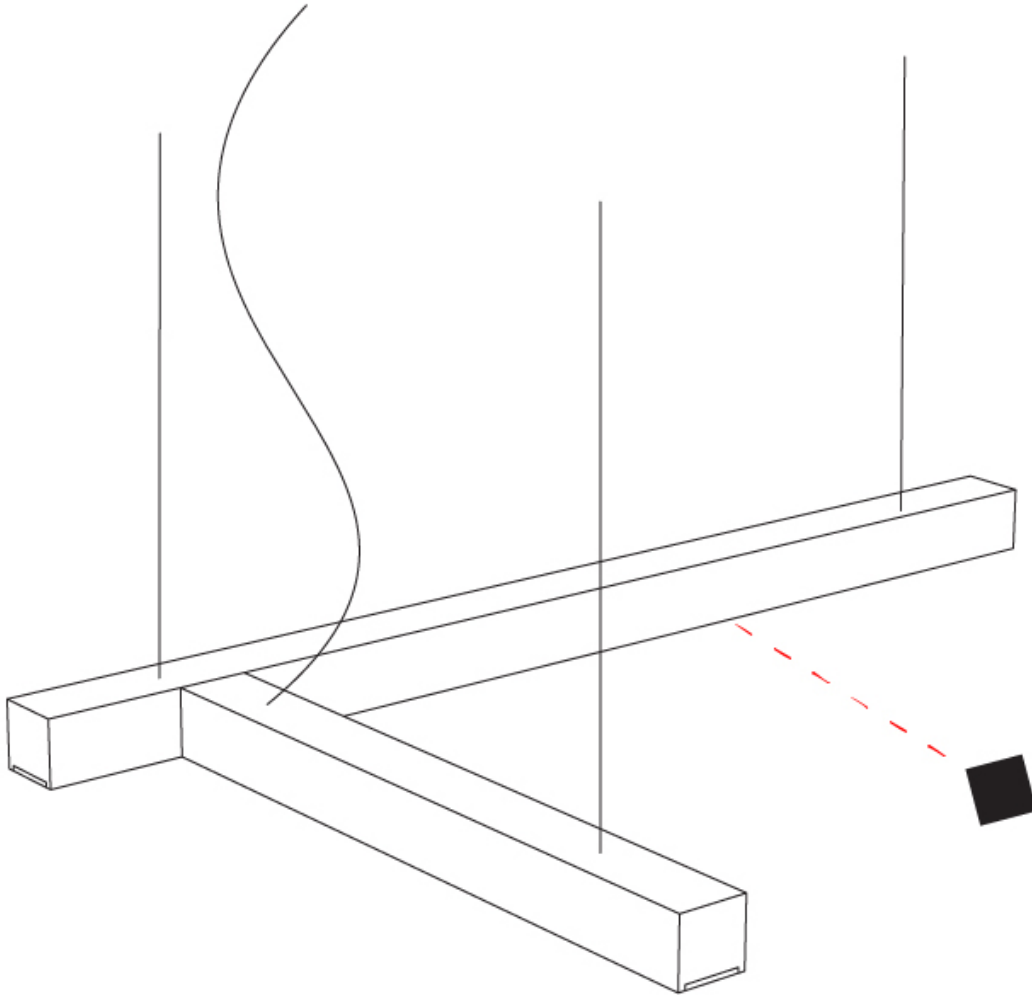

L-SHAPE SUSPENSION

D71001-

PROJECT
TYPE
SPECIFIER
QUANTITY
DATE