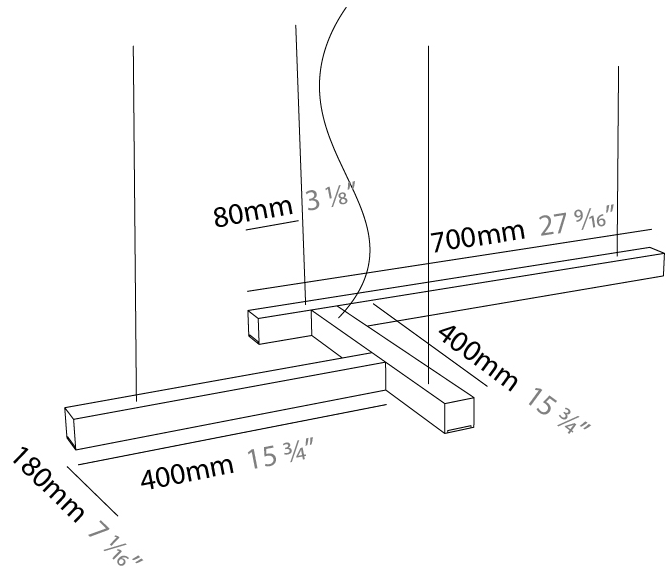

PROJECT	
TYPE	
SPECIFIER	
QUANTITY	
DATE	

SHAPE 4 SUSPENSION

D71002-

base number
Color   Temperature   Finish   Options

1. To build a product code in our configurator select the specify button on the base model # product page
2. To build a manual product code on this datasheet choose from the options listed below in blue font and add the suffix to the base model #

GENERAL

Series: LED40
Subseries: Shape 4
Partner: Tunto
Division: Design
Installation: Suspension
Product Type: Pendant
Mounting Location: Ceiling
Light Distribution: Direct

PHYSICAL

Shape: Abstract
Length (mm): 700
Length (in): 27 9/16"
Width (mm): 400
Width (in): 15 3/4"
Height (mm): 40
Height (in): 1 9/16"
Max. Overall Height (mm): 2000
Max. Overall Height (in): 78 3/4"
Extension (mm): 80
Extension (in): 3 1/8"
Diffuser: Opal
Fixture Finish: [WAL / ASH / OAK / BLK / WHI](#)
Fixture Material: Wood
Primary Material: Wood

ELECTRICAL

Lamp Type: LED
Input Wattage (W): 30
Total Output Wattage (W): 25.26
Dimming: Tri-Mode (Non-Dimming and Phase Dimming (120Vac only) and 0-10V Dimming)
Driver Included: Yes
Driver Location: Integrated
Driver Type: Constant Current - Universal
Driver Class: Class 2
Input Voltage (V): 120 - 277
Constant Current (MA): 700

LED

Color Temperature (°K): [2700 / 3000 / 4000](#)
Max. Delivered Lumen (lm): 1300
CRI: >93 CRI
Lamp Life (hrs): 50000

OPTICAL

RATINGS AND CERTIFICATIONS

Certified By: Certified for North American Standards
IP rating: IP20