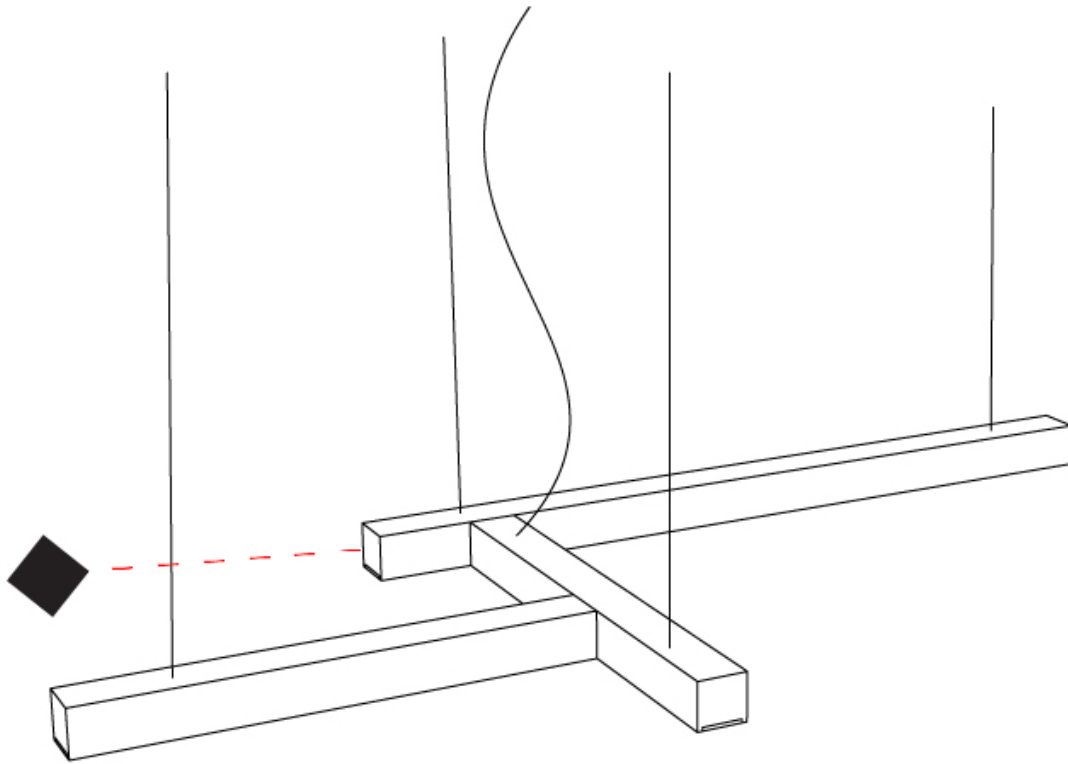

SHAPE 4 SUSPENSION

D71002-

PROJECT _____

TYPE _____

SPECIFIER _____

QUANTITY _____

DATE _____

D