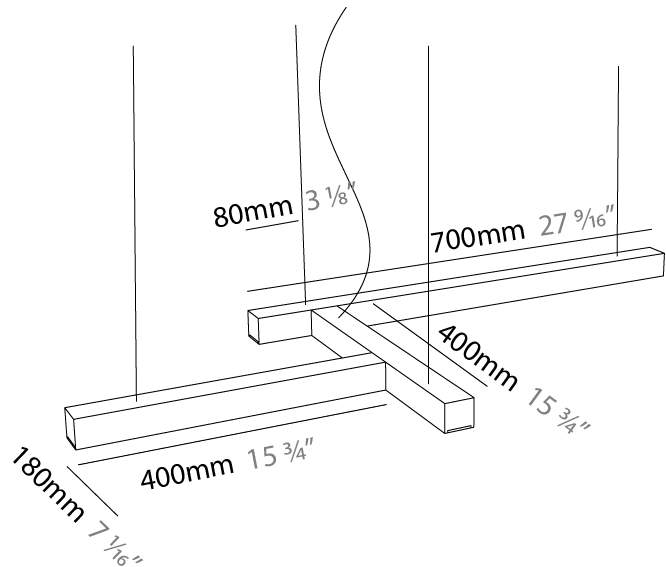

SHAPE 4 SUSPENSION

D71002- -

base number
Color   Temperature   Finish   Options

1. To build a product code in our configurator select the specify button on the base model # product page
2. To build a manual product code on this datasheet choose from the options listed below in blue font and add the suffix to the base model #

GENERAL

Series: LED40
Subseries: Shape 4
Partner: Tunto
Division: Design
Installation: Suspension
Product Type: Pendant
Mounting Location: Ceiling
Light Distribution: Direct

PHYSICAL

Shape: Abstract
Length (mm): 700
Length (in): 27 ⁹/₁₆"
Width (mm): 400
Width (in): 15 ³/₄"
Height (mm): 40
Height (in): 1 ⁹/₁₆"
Max. Overall Height (mm): 2000
Max. Overall Height (in): 78 ³/₄"
Extension (mm): 80
Extension (in): 3 ¹/₈"
Diffuser: Opal
Fixture Finish: [WAL / ASH / OAK / BLK / WHI](#)
Fixture Material: Wood
Primary Material: Wood

ELECTRICAL

Lamp Type: LED
Input Wattage (W): 30
Total Output Wattage (W): 25.26
Dimming: Tri-Mode (Non-Dimming and Phase Dimming (120Vac only) and 0-10V Dimming)
Driver Included: Yes
Driver Location: Integrated
Driver Type: Constant Current - Universal
Driver Class: Class 2
Input Voltage (V): 120 - 277
Constant Current (MA): 700

LED

Color Temperature (°K): [2700 / 3000 / 4000](#)
Max. Delivered Lumen (lm): 1300
CRI: >93 CRI
Lamp Life (hrs): 50000

OPTICAL

RATINGS AND CERTIFICATIONS

Certified By: Certified for North American Standards
IP rating: IP20