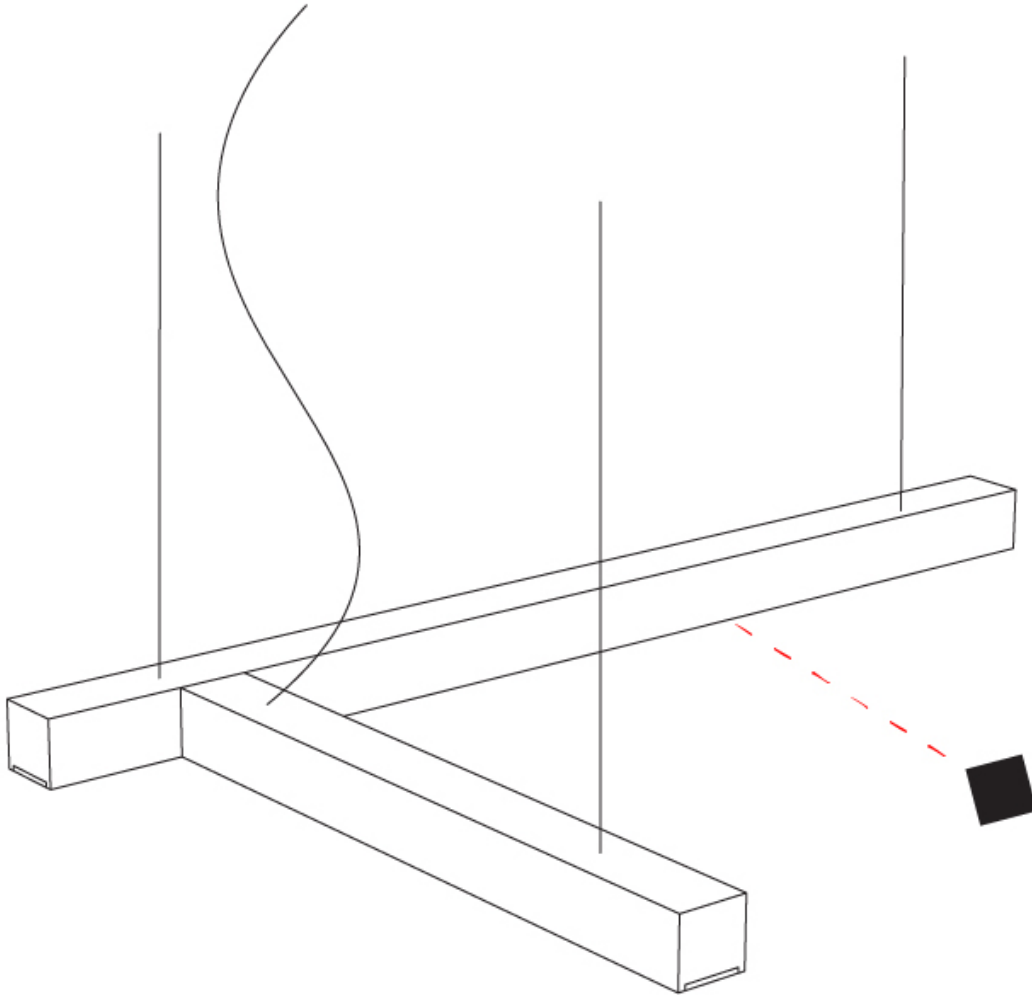

L-SHAPE SUSPENSION

D71001-

PROJECT	_____
TYPE	_____
SPECIFIER	_____
QUANTITY	_____
DATE	_____

D