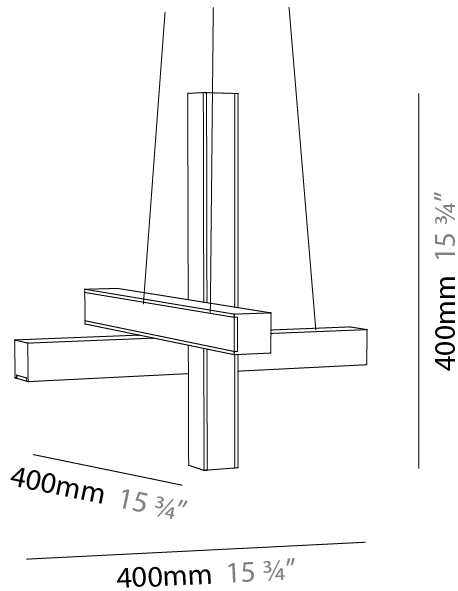

PROJECT	
TYPE	
SPECIFIER	
QUANTITY	
DATE	

CROSS SHAPE SUSPENSION

D71028-

base number
Color   Finish
Temperature   Options

1. To build a product code in our configurator select the specify button on the base model # product page
2. To build a manual product code on this datasheet choose from the options listed below in blue font and add the suffix to the base model #

GENERAL

Series: LED40
Subseries: Cross Shape
Partner: Tunto
Division: Design
Installation: Suspension
Product Type: Pendant
Mounting Location: Ceiling

PHYSICAL

Shape: Abstract
Length (mm): 400
Length (in): 15 3/4
Width (mm): 400
Width (in): 15 3/4
Height (mm): 400
Height (in): 15 3/4
Max. Overall Height (mm): 2400
Max. Overall Height (in): 94 1/2
Extension (mm): 80
Extension (in): 3 1/8
Diffuser: Opal
Fixture Finish: [WAL](#) / [ASH](#) / [OAK](#) / [BLK](#) / [WHI](#)
Fixture Material: Wood
Primary Material: Wood

ELECTRICAL

Lamp Type: LED
Input Wattage (W): 23
Total Output Wattage (W): 18.9
Dimming: Tri-Mode (Non-Dimming and Phase Dimming (120Vac only) and 0-10V Dimming)
Driver Included: Yes
Driver Location: Integrated
Driver Type: Constant Current - Universal
Driver Class: Class 2
Input Voltage (V): 120 - 277
Constant Current (MA): 700

LED

Color Temperature (°K): [2700](#) / [3000](#) / [4000](#)
Max. Delivered Lumen (lm): 1100
CRI: >93 CRI
Lamp Life (hrs): 50000

OPTICAL

RATINGS AND CERTIFICATIONS

Certified By: Certified for North American Standards
IP rating: IP20