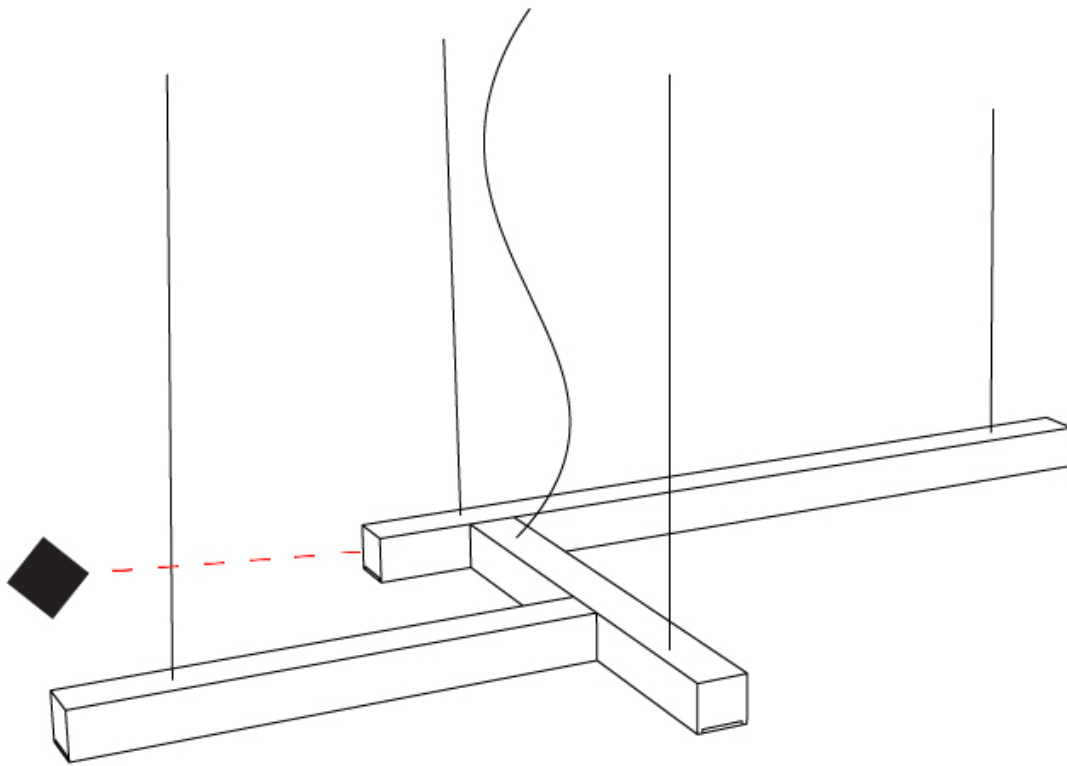

SHAPE 4 SUSPENSION

D71002-

PROJECT

TYPE

SPECIFIER

QUANTITY

DATE

D