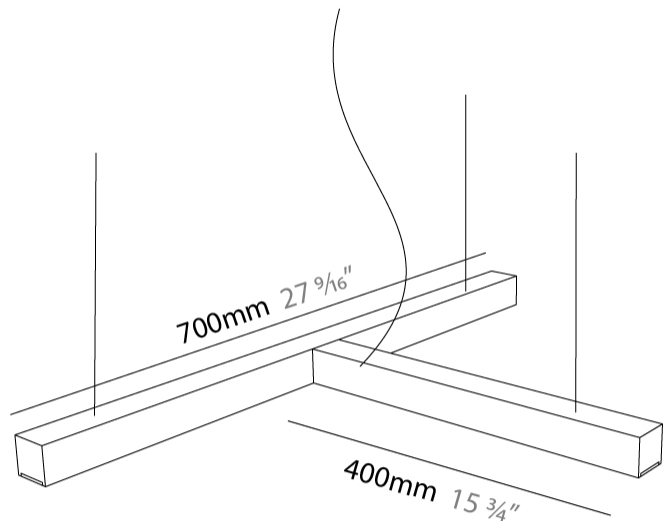

PROJECT	
TYPE	
SPECIFIER	
QUANTITY	
DATE	

T-SHAPE SUSPENSION

D71000-

base number
Color   Finish
Temperature   Options

1. To build a product code in our configurator select the specify button on the base model # product page
2. To build a manual product code on this datasheet choose from the options listed below in blue font and add the suffix to the base model #

GENERAL

Series: LED40
Subseries: T-Shape
Partner: Tunto
Division: Design
Installation: Suspension
Product Type: Pendant
Mounting Location: Ceiling
Light Distribution: Direct

PHYSICAL

Shape: Abstract
Length (mm): 700
Length (in): 27 ⁹/₁₆
Width (mm): 400
Width (in): 15 ³/₄
Height (mm): 40
Height (in): 1 ⁹/₁₆
Max. Overall Height (mm): 2040
Max. Overall Height (in): 80 ⁷/₁₆
Diffuser: Opal
Fixture Finish: [WAL / ASH / OAK / BLK / WHI](#)
Fixture Material: Wood
Primary Material: Wood

ELECTRICAL

Lamp Type: LED
Input Wattage (W): 23
Total Output Wattage (W): 19
Dimming: Tri-Mode (Non-Dimming and Phase Dimming (120Vac only) and 0-10V Dimming)
Driver Included: Yes
Driver Location: Integrated
Driver Type: Constant Current - Universal
Driver Class: Class 2
Input Voltage (V): 120 - 277
Constant Current (MA): 700

LED

Color Temperature (°K): [2700 / 3000 / 4000](#)
Max. Delivered Lumen (lm): 1000
CRI: >93 CRI
Lamp Life (hrs): 50000

OPTICAL

RATINGS AND CERTIFICATIONS

Certified By: Certified for North American Standards
IP rating: IP20