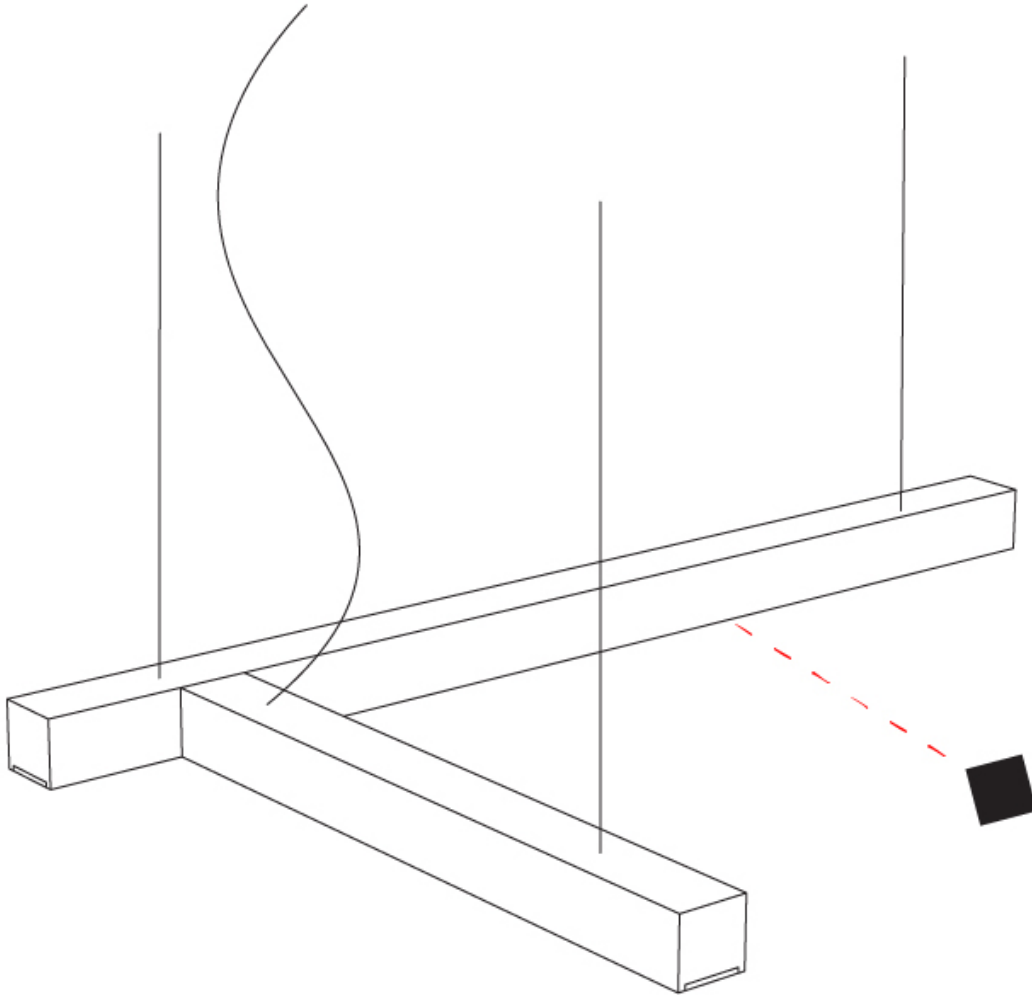

L-SHAPE SUSPENSION

D71001-

PROJECT
TYPE
SPECIFIER
QUANTITY
DATE

D