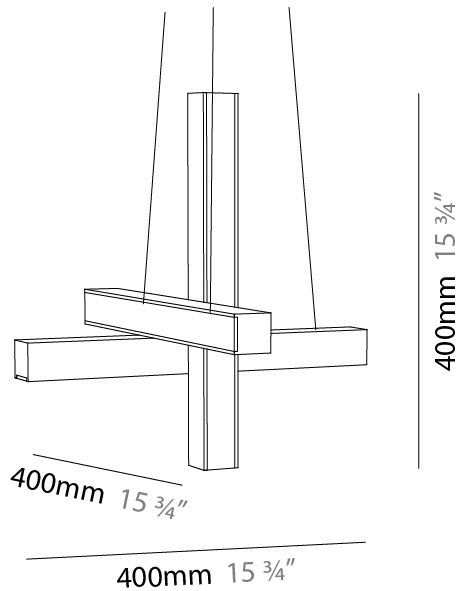

PROJECT	_____
TYPE	_____
SPECIFIER	_____
QUANTITY	_____
DATE	_____

CROSS SHAPE SUSPENSION

D71028-

base number
Color   Temperature   Finish   Options

1. To build a product code in our configurator select the specify button on the base model # product page
2. To build a manual product code on this datasheet choose from the options listed below in blue font and add the suffix to the base model #

GENERAL

Series: LED40
Subseries: Cross Shape
Partner: Tunto
Division: Design
Installation: Suspension
Product Type: Pendant
Mounting Location: Ceiling

PHYSICAL

Shape: Abstract
Length (mm): 400
Length (in): 15 ¾
Width (mm): 400
Width (in): 15 ¾
Height (mm): 400
Height (in): 15 ¾
Max. Overall Height (mm): 2400
Max. Overall Height (in): 94 ½
Extension (mm): 80
Extension (in): 3 ⅛
Diffuser: Opal
Fixture Finish: [WAL](#) / [ASH](#) / [OAK](#) / [BLK](#) / [WHI](#)
Fixture Material: Wood
Primary Material: Wood

ELECTRICAL

Lamp Type: LED
Input Wattage (W): 23
Total Output Wattage (W): 18.9
Dimming: Tri-Mode (Non-Dimming and Phase Dimming (120Vac only) and 0-10V Dimming)
Driver Included: Yes
Driver Location: Integrated
Driver Type: Constant Current - Universal
Driver Class: Class 2
Input Voltage (V): 120 - 277
Constant Current (MA): 700

LED

Color Temperature (°K): [2700](#) / [3000](#) / [4000](#)
Max. Delivered Lumen (lm): 1100
CRI: >93 CRI
Lamp Life (hrs): 50000

OPTICAL

RATINGS AND CERTIFICATIONS

Certified By: Certified for North American Standards
IP rating: IP20