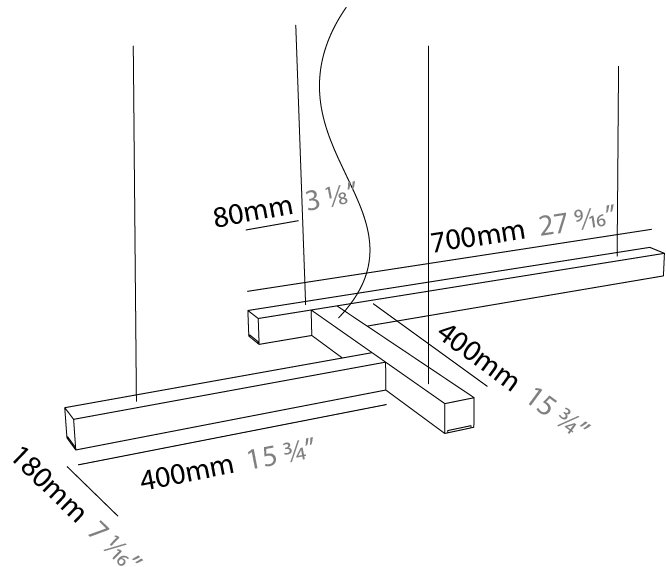

SHAPE 4 SUSPENSION

D71002- _____ - _____
base number   Color   Finish
                                         Temperature   Options

1. To build a product code in our configurator select the specify button on the base model # product page
2. To build a manual product code on this datasheet choose from the options listed below in blue font and add the suffix to the base model #

GENERAL

Series: LED40
Subseries: Shape 4
Partner: Tunto
Division: Design
Installation: Suspension
Product Type: Pendant
Mounting Location: Ceiling
Light Distribution: Direct

PHYSICAL

Shape: Abstract
Length (mm): 700
Length (in): 27 9/16"
Width (mm): 400
Width (in): 15 3/4"
Height (mm): 40
Height (in): 1 9/16"
Max. Overall Height (mm): 2000
Max. Overall Height (in): 78 3/4"
Extension (mm): 80
Extension (in): 3 1/8"
Diffuser: Opal
Fixture Finish: [WAL / ASH / OAK / BLK / WHI](#)
Fixture Material: Wood
Primary Material: Wood

ELECTRICAL

Lamp Type: LED
Input Wattage (W): 30
Total Output Wattage (W): 25.26
Dimming: Tri-Mode (Non-Dimming and Phase Dimming (120Vac only) and 0-10V Dimming)
Driver Included: Yes
Driver Location: Integrated
Driver Type: Constant Current - Universal
Driver Class: Class 2
Input Voltage (V): 120 - 277
Constant Current (MA): 700

LED

Color Temperature (°K): [2700 / 3000 / 4000](#)
Max. Delivered Lumen (lm): 1300
CRI: >93 CRI
Lamp Life (hrs): 50000

OPTICAL

RATINGS AND CERTIFICATIONS

Certified By: Certified for North American Standards
IP rating: IP20