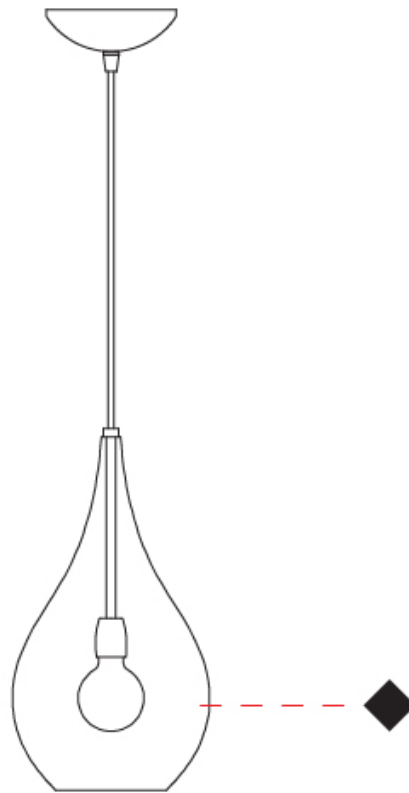

LACRIMA MONOPOINT SUSPENSION

D141054-

PROJECT

TYPE

SPECIFIER

QUANTITY

DATE

D