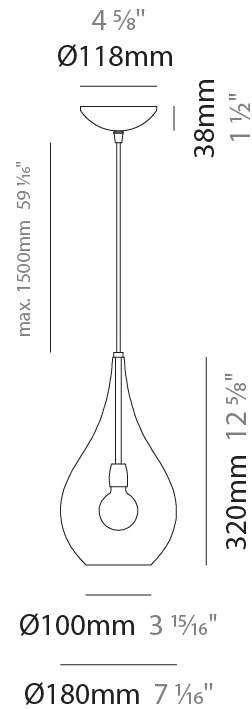

LACRIMA MONOPOINT SUSPENSION

D141054-

base number   Finish
Options

1. To build a product code in our configurator select the specify button on the base model # product page
2. To build a manual product code on this datasheet choose from the options listed below in blue font and add the suffix to the base model #

GENERAL

Series: Lacrima
Subseries: Lacrima Monopoint
Partner: Cangini & Tucci
Division: Design
Installation: Suspension
Product Type: Pendant
Mounting Location: Ceiling

PHYSICAL

Shape: Abstract
Diameter (mm): 180
Diameter (in): 7 1/8
Height (mm): 320
Height (in): 12 5/8
Max. Overall Height (mm): 1820
Max. Overall Height (in): 71 5/8
Weight (kg): 0.82
Weight (lbs): 1.81
Fixture Finish: AMB / GRN / PNK / RUB / SKB / SMK / TOB / TRA
Holder Finish: CHR
Fixture Material: Glass / Metal
Primary Material: Glass - Borosilicate
Cable Details: 1500mm Cable

ELECTRICAL

Number of Lamps: 1
Lamp Type: LED Retrofit
Bulb Included: Bulb Not Included
Max. Wattage Per Lamp (W): 4
Lamp Base: E12
Input Voltage (V): 120

LED

OPTICAL

RATINGS AND CERTIFICATIONS

Certified By: Certified for North American Standards
IP rating: IP20

PROJECT
TYPE
SPECIFIER
QUANTITY
DATE