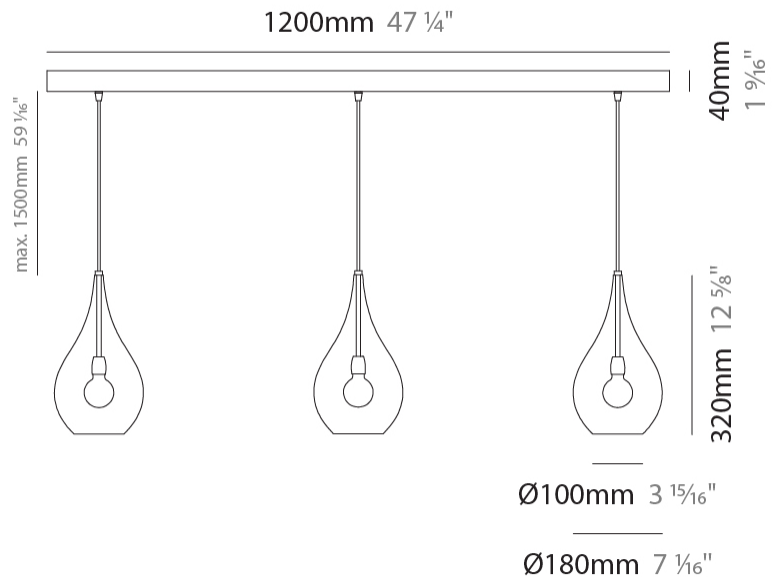

PROJECT	_____
TYPE	_____
SPECIFIER	_____
QUANTITY	_____
DATE	_____

LACRIMA 3 LIGHT LINEAR SUSPENSION

D141062-

base number   Finish
Options

1. To build a product code in our configurator select the specify button on the base model # product page
2. To build a manual product code on this datasheet choose from the options listed below in blue font and add the suffix to the base model #

GENERAL

Series: Lacrima
Subseries: Lacrima 3 Light Linear
Brand: Cangini & Tucci
Division: Design
Mounting Type: Suspension
Mounting Location: Ceiling

PHYSICAL

Shape: Abstract
Diameter (mm): 1200
Diameter (in): 47 1/4
Length (mm): 1200
Length (in): 47 1/4
Height (mm): 320
Height (in): 12 5/8
Max. Overall Height (mm): 1820
Max. Overall Height (in): 71 5/8
Light Distribution: Omnidirectional
Weight (kg): 3.4
Weight (lbs): 7.48
Fixture Finish: [AMB](#) / [GRN](#) / [PNK](#) / [RUB](#) / [SKB](#) / [SMK](#) / [TOB](#) / [TRA](#)
Holder Finish: PSS
Fixture Material: Glass / Metal
Cable Details: 1500mm Cable

ELECTRICAL

Number of Lamps: 3
Lamp Type: LED Retrofit
Bulb Included: Bulb Not Included
Total Output Wattage (W): 12
Max. Wattage Per Lamp (W): 4
Lamp Base: E12
Input Voltage (V): 120

LED

OPTICAL

RATINGS AND CERTIFICATIONS

Certified By: Certified for North American Standards
IP rating: IP20