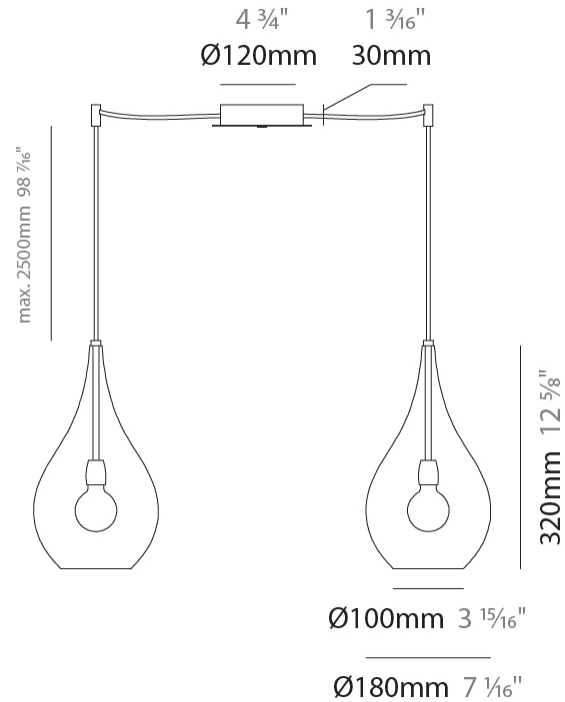

PROJECT	_____
TYPE	_____
SPECIFIER	_____
QUANTITY	_____
DATE	_____

LACRIMA 2 LIGHT SWAG SUSPENSION

D141061-

base number Finish
Options

1. To build a product code in our configurator select the specify button on the base model # product page
2. To build a manual product code on this datasheet choose from the options listed below in blue font and add the suffix to the base model #

GENERAL

Series: Lacrima
Subseries: Lacrima 2 Light Swag
Brand: Cangini & Tucci
Division: Design
Mounting Type: Suspension
Mounting Location: Ceiling

PHYSICAL

Shape: Abstract
Diameter (mm): 180
Diameter (in): 7 1/16
Height (mm): 320
Height (in): 12 5/8
Max. Overall Height (mm): 1820
Max. Overall Height (in): 71 5/8
Light Distribution: Omnidirectional
Weight (kg): 1.54
Weight (lbs): 3.39
Fixture Finish: [AMB / GRN / PNK / RUB / SKB / SMK / TOB / TRA](#)
Holder Finish: CHR
Fixture Material: Glass / Metal
Cable Details: 1500mm Cable

ELECTRICAL

Number of Lamps: 2
Lamp Type: LED Retrofit
Bulb Included: Bulb Not Included
Total Output Wattage (W): 8
Max. Wattage Per Lamp (W): 4
Lamp Base: E12
Input Voltage (V): 120

LED

OPTICAL

RATINGS AND CERTIFICATIONS

Certified By: Certified for North American Standards
IP rating: IP20