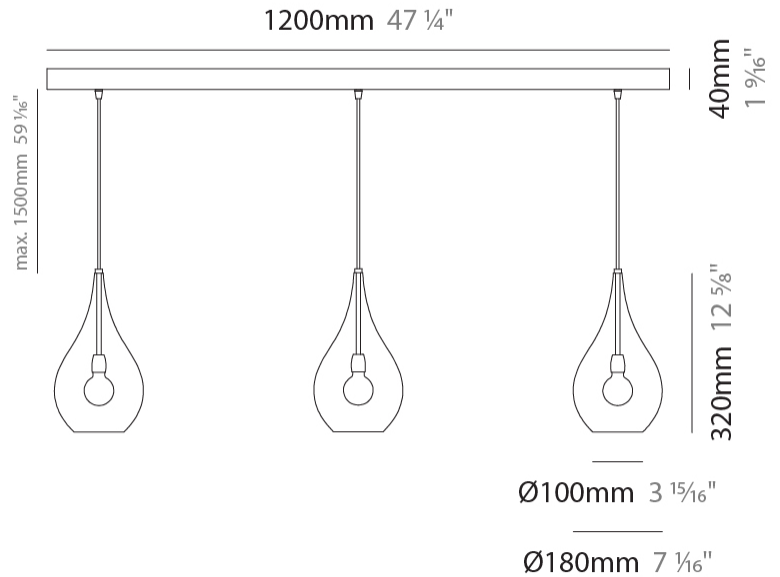

LACRIMA 3 LIGHT LINEAR SUSPENSION

D141062-

base number _____
Finish
Options _____

1. To build a product code in our configurator select the specify button on the base model # product page
2. To build a manual product code on this datasheet choose from the options listed below in blue font and add the suffix to the base model #

GENERAL

Series: Lacrima
Subseries: Lacrima 3 Light Linear
Partner: Cangini & Tucci
Division: Design
Installation: Suspension
Product Type: Clusters
Mounting Location: Ceiling

PHYSICAL

Shape: Abstract
Diameter (mm): 1200
Diameter (in): 47 1/4
Length (mm): 1200
Length (in): 47 1/4
Height (mm): 320
Height (in): 12 5/8
Max. Overall Height (mm): 1820
Max. Overall Height (in): 71 5/8
Weight (kg): 3.4
Weight (lbs): 7.48
[Fixture Finish: AMB / GRN / PNK / RUB / SKB / SMK / TOB / TRA](#)
Holder Finish: PSS
Fixture Material: Glass / Metal
Primary Material: Glass - Borosilicate
Cable Details: 1500mm Cable

ELECTRICAL

Number of Lamps: 3
Lamp Type: LED Retrofit
Bulb Included: Bulb Not Included
Total Output Wattage (W): 12
Max. Wattage Per Lamp (W): 4
Lamp Base: E12
Input Voltage (V): 120

LED

OPTICAL

RATINGS AND CERTIFICATIONS

Certified By: Certified for North American Standards
IP rating: IP20