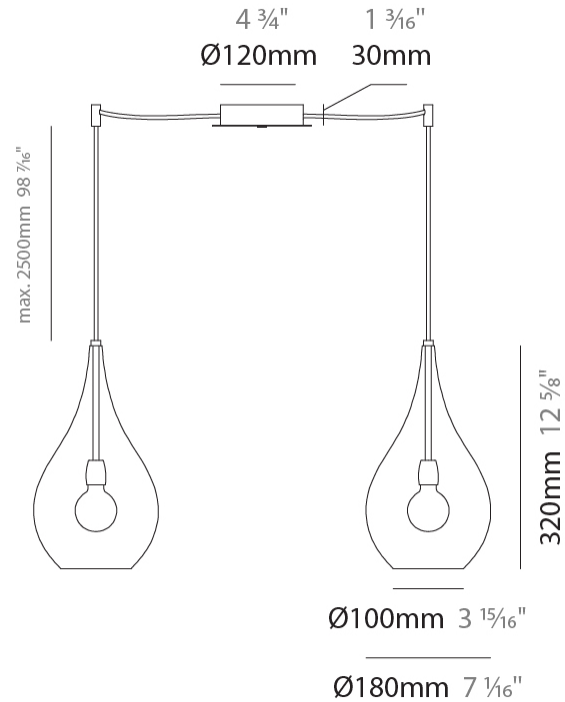

PROJECT	
TYPE	
SPECIFIER	
QUANTITY	
DATE	

LACRIMA 2 LIGHT SWAG SUSPENSION

D141061-

base number Finish
Options

1. To build a product code in our configurator select the specify button on the base model # product page
2. To build a manual product code on this datasheet choose from the options listed below in blue font and add the suffix to the base model #

GENERAL

Series: Lacrima
Subseries: Lacrima 2 Light Swag
Partner: Cangini & Tucci
Division: Design
Installation: Suspension
Product Type: Clusters
Mounting Location: Ceiling

PHYSICAL

Shape: Abstract
Diameter (mm): 180
Diameter (in): 7 1/8
Height (mm): 320
Height (in): 12 5/8
Max. Overall Height (mm): 1820
Max. Overall Height (in): 71 5/8
Weight (kg): 1.54
Weight (lbs): 3.39
Fixture Finish: [AMB](#) / [GRN](#) / [PNK](#) / [RUB](#) / [SKB](#) / [SMK](#) / [TOB](#) / [TRA](#)
Holder Finish: CHR
Fixture Material: Glass / Metal
Primary Material: Glass - Borosilicate
Cable Details: 1500mm Cable

ELECTRICAL

Number of Lamps: 2
Lamp Type: LED Retrofit
Bulb Included: Bulb Not Included
Total Output Wattage (W): 8
Max. Wattage Per Lamp (W): 4
Lamp Base: E12
Input Voltage (V): 120

LED

OPTICAL

RATINGS AND CERTIFICATIONS

Certified By: Certified for North American Standards
IP rating: IP20