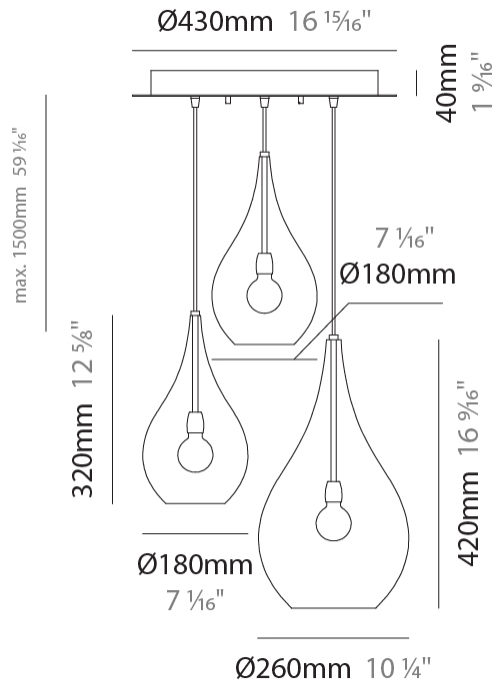

PROJECT	
TYPE	
SPECIFIER	
QUANTITY	
DATE	

LACRIMA 3 LIGHT CLUSTER SUSPENSION

D141063-

base number Finish
Options

1. To build a product code in our configurator select the specify button on the base model # product page
2. To build a manual product code on this datasheet choose from the options listed below in blue font and add the suffix to the base model #

GENERAL

Series: Lacrima
Subseries: Lacrima 3 Light Cluster
Brand: Cangini & Tucci
Division: Design
Mounting Type: Suspension
Mounting Location: Ceiling

PHYSICAL

Shape: Abstract
Diameter (mm): 430
Diameter (in): 16 ¹⁵/₁₆
Length (mm): 430
Length (in): 16 ¹⁵/₁₆
Max. Overall Height (mm): 1500
Max. Overall Height (in): 59 ¹/₁₆
Light Distribution: Omnidirectional
Weight (kg): 4.6
Weight (lbs): 10.12
Fixture Finish: [AMB / GRN / PNK / RUB / SKB / SMK / TOB / TRA](#)
Holder Finish: PSS
Fixture Material: Glass / Metal
Cable Details: 1500mm Cable

ELECTRICAL

Number of Lamps: 3
Lamp Type: LED Retrofit
Bulb Included: Bulb Not Included
Total Output Wattage (W): 16
Max. Wattage Per Lamp (W): 8 + 8
Lamp Base: E26 + E12
Input Voltage (V): 120

LED

OPTICAL

RATINGS AND CERTIFICATIONS

Certified By: Certified for North American Standards
IP rating: IP20