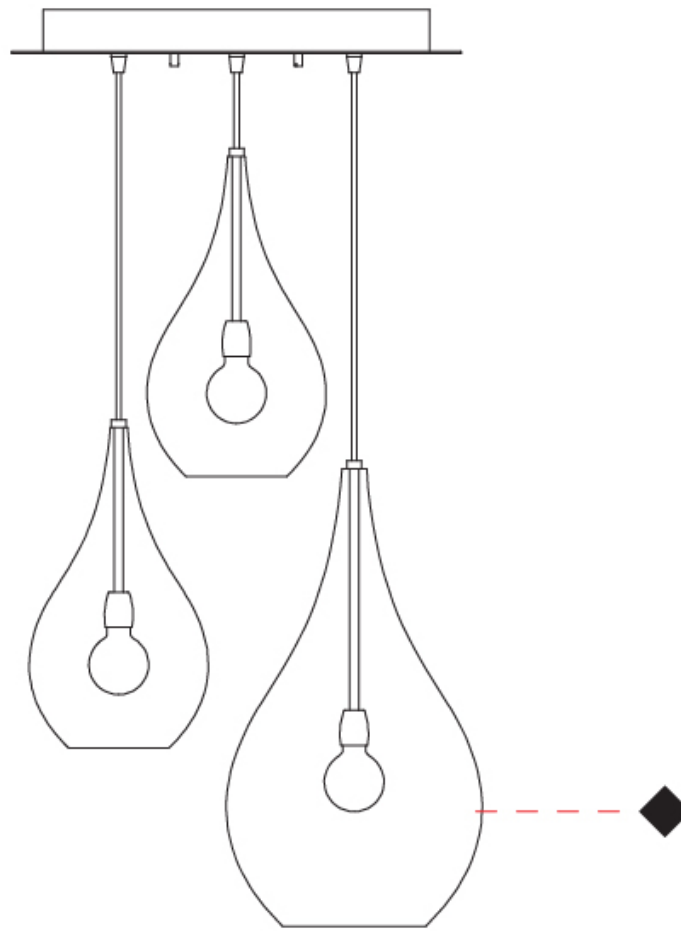

LACRIMA 3 LIGHT CLUSTER SUSPENSION

D141063-

PROJECT	_____
TYPE	_____
SPECIFIER	_____
QUANTITY	_____
DATE	_____

D