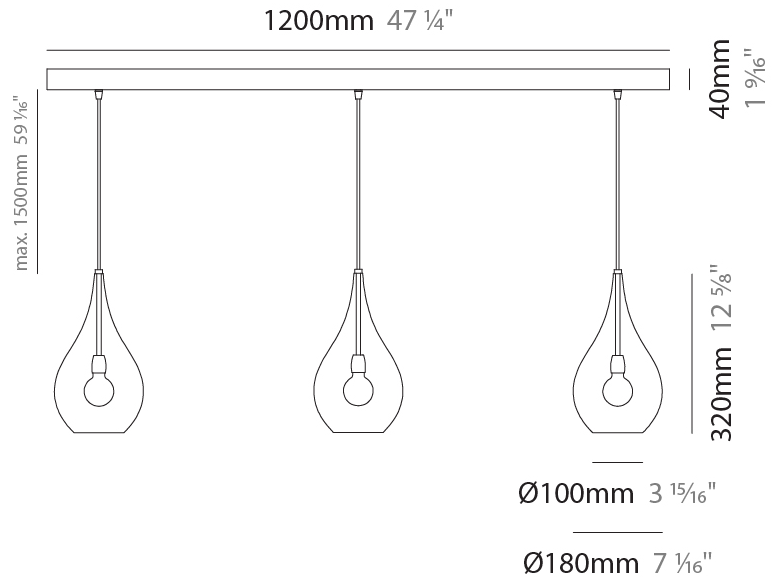

LACRIMA 3 LIGHT LINEAR SUSPENSION

D141062-

base number   Finish
Options

1. To build a product code in our configurator select the specify button on the base model # product page
2. To build a manual product code on this datasheet choose from the options listed below in blue font and add the suffix to the base model #

GENERAL

Series: Lacrima
Subseries: Lacrima 3 Light Linear
Brand: Cangini & Tucci
Division: Design
Mounting Type: Suspension
Mounting Location: Ceiling

PHYSICAL

Shape: Abstract
Diameter (mm): 1200
Diameter (in): 47 1/4
Length (mm): 1200
Length (in): 47 1/4
Height (mm): 320
Height (in): 12 5/8
Max. Overall Height (mm): 1820
Max. Overall Height (in): 71 5/8
Light Distribution: Omnidirectional
Weight (kg): 3.4
Weight (lbs): 7.48
[Fixture Finish: AMB / GRN / PNK / RUB / SKB / SMK / TOB / TRA](#)
Holder Finish: PSS
Fixture Material: Glass / Metal
Cable Details: 1500mm Cable

ELECTRICAL

Number of Lamps: 3
Lamp Type: LED Retrofit
Bulb Included: Bulb Not Included
Total Output Wattage (W): 12
Max. Wattage Per Lamp (W): 4
Lamp Base: E12
Input Voltage (V): 120

LED

OPTICAL

RATINGS AND CERTIFICATIONS

Certified By: Certified for North American Standards
IP rating: IP20