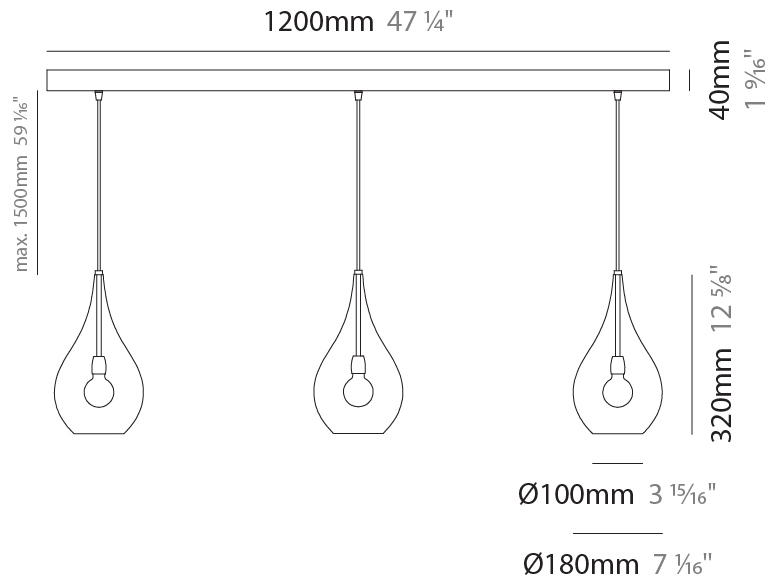

PROJECT	_____
TYPE	_____
SPECIFIER	_____
QUANTITY	_____
DATE	_____

LACRIMA 3 LIGHT LINEAR SUSPENSION

D141062-

base number	Finish Options	Finish Options

1. To build a product code in our configurator select the specify button on the base model # product page
2. To build a manual product code on this datasheet choose from the options listed below in blue font and add the suffix to the base model #

GENERAL

Series: Lacrima
Subseries: Lacrima 3 Light Linear
Partner: Cangini & Tucci
Division: Design
Installation: Suspension
Product Type: Clusters
Mounting Location: Ceiling

PHYSICAL

Shape: Abstract
Diameter (mm): 1200
Diameter (in): 47 1/4
Length (mm): 1200
Length (in): 47 1/4
Height (mm): 320
Height (in): 12 5/8
Max. Overall Height (mm): 1820
Max. Overall Height (in): 71 3/8
Weight (kg): 3.4
Weight (lbs): 7.48
Fixture Finish: AMB / GRN / SKB / SMK / TOB / TRA
Holder Finish: CHR
Accent Finish: BCR / CHR / MBK / MWH
Fixture Material: Glass / Metal
Primary Material: Glass - Borosilicate
Cable Details: 1500mm Cable

ELECTRICAL

Number of Lamps: 3
Lamp Type: LED Retrofit
Bulb Included: Bulb Not Included
Total Output Wattage (W): 12
Max. Wattage Per Lamp (W): 4
Lamp Base: E12
Input Voltage (V): 120

LED

OPTICAL

RATINGS AND CERTIFICATIONS

Certified By: Certified for North American Standards
IP rating: IP20