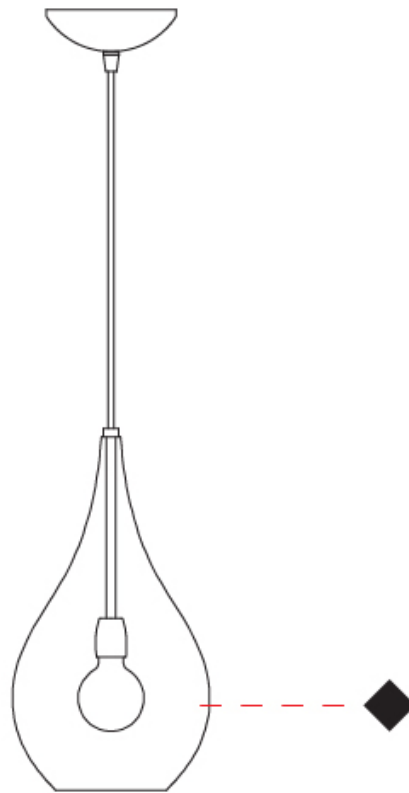

LACRIMA MONOPOINT SUSPENSION

D141054-

PROJECT	_____
TYPE	_____
SPECIFIER	_____
QUANTITY	_____
DATE	_____

D