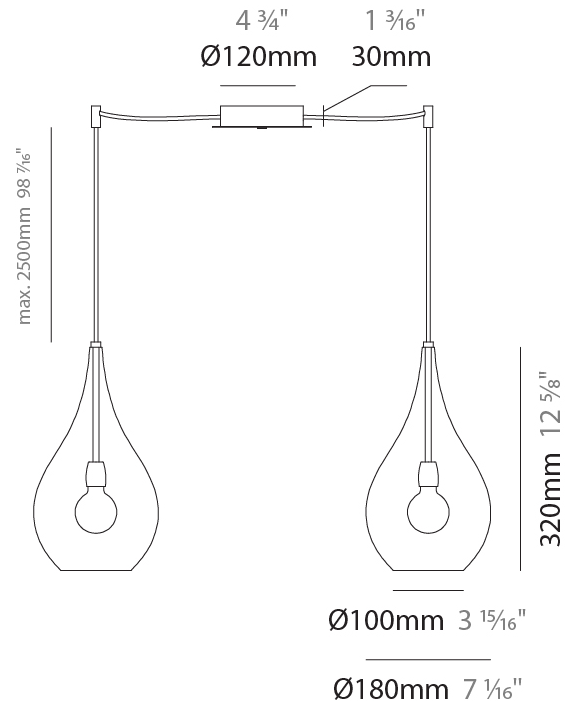

PROJECT	
TYPE	
SPECIFIER	
QUANTITY	
DATE	

LACRIMA 2 LIGHT SWAG SUSPENSION

D141061- -

base number   Finish Options   Finish Options

1. To build a product code in our configurator select the specify button on the base model # product page
2. To build a manual product code on this datasheet choose from the options listed below in blue font and add the suffix to the base model #

GENERAL

Series: Lacrima
Subseries: Lacrima 2 Light Swag
Partner: Cangini & Tucci
Division: Design
Installation: Suspension
Product Type: Clusters
Mounting Location: Ceiling

PHYSICAL

Shape: Abstract
Diameter (mm): 180
Diameter (in): 7 1/16
Height (mm): 320
Height (in): 12 5/8
Max. Overall Height (mm): 1820
Max. Overall Height (in): 71 5/8
Weight (kg): 1.54
Weight (lbs): 3.39
Fixture Finish: [AMB](#) / [GRN](#) / [SKB](#) / [SMK](#) / [TOB](#) / [TRA](#)
Holder Finish: CHR
Accent Finish: [BCR](#) / [CHR](#) / [MBK](#) / [MWH](#)
Fixture Material: Glass / Metal
Primary Material: Glass - Borosilicate
Cable Details: 1500mm Cable

ELECTRICAL

Number of Lamps: 2
Lamp Type: LED Retrofit
Bulb Included: Bulb Not Included
Total Output Wattage (W): 8
Max. Wattage Per Lamp (W): 4
Lamp Base: E12
Input Voltage (V): 120

LED

OPTICAL

RATINGS AND CERTIFICATIONS

Certified By: Certified for North American Standards
IP rating: IP20