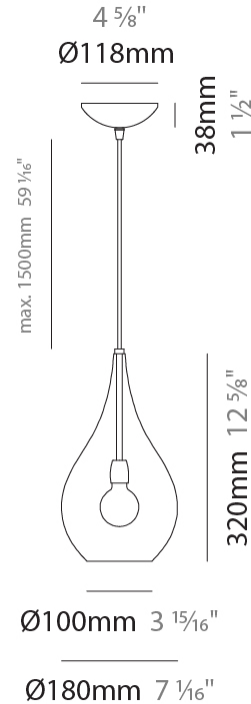

LACRIMA MONOPOINT SUSPENSION

D141054- _____

base number   Finish   Finish
Options   Options

1. To build a product code in our configurator select the specify button on the base model # product page
2. To build a manual product code on this datasheet choose from the options listed below in blue font and add the suffix to the base model #

GENERAL

Series: Lacrima
Subseries: Lacrima Monopoint
Partner: Cangini & Tucci
Division: Design
Installation: Suspension
Product Type: Pendant
Mounting Location: Ceiling

PHYSICAL

Shape: Abstract
Diameter (mm): 180
Diameter (in): 7 1/8
Height (mm): 320
Height (in): 12 5/8
Max. Overall Height (mm): 1820
Max. Overall Height (in): 71 5/8
Weight (kg): 0.82
Weight (lbs): 1.81
Fixture Finish: [AMB](#) / [GRN](#) / [SKB](#) / [SMK](#) / [TOB](#) / [TRA](#)
Holder Finish: CHR
Accent Finish: [BCR](#) / [CHR](#) / [MBK](#) / [MWH](#)
Fixture Material: Glass / Metal
Primary Material: Glass - Borosilicate
Cable Details: 1500mm Cable

ELECTRICAL

Number of Lamps: 1
Lamp Type: LED Retrofit
Bulb Included: Bulb Not Included
Max. Wattage Per Lamp (W): 4
Lamp Base: E12
Input Voltage (V): 120

LED

OPTICAL

RATINGS AND CERTIFICATIONS

Certified By: Certified for North American Standards
IP rating: IP20

PROJECT
TYPE
SPECIFIER
QUANTITY
DATE