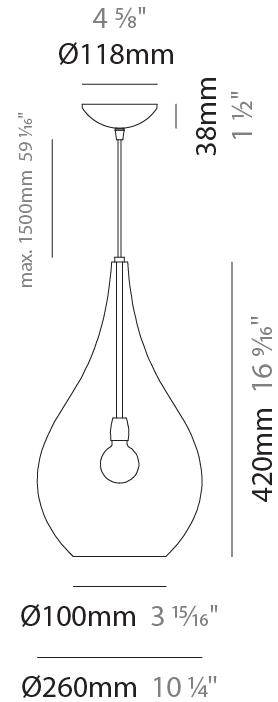

LACRIMA MONOPOINT SUSPENSION

D141055-

base number   Finish Options   -   Finish Options

1. To build a product code in our configurator select the specify button on the base model # product page
2. To build a manual product code on this datasheet choose from the options listed below in blue font and add the suffix to the base model #

GENERAL

Series: Lacrima
Subseries: Lacrima Monopoint
Partner: Cangini & Tucci
Division: Design
Installation: Suspension
Product Type: Pendant
Mounting Location: Ceiling

PHYSICAL

Shape: Abstract
Diameter (mm): 260
Diameter (in): 10 ¼
Height (mm): 420
Height (in): 16 ⅝
Max. Overall Height (mm): 1920
Max. Overall Height (in): 75 ⅜
Weight (kg): 1.085
Weight (lbs): 2.39
Fixture Finish: [AMB](#) / [GRN](#) / [SKB](#) / [SMK](#) / [TOB](#) / [TRA](#)
Holder Finish: CHR
Accent Finish: BCR / CHR / MBK / MWH
Fixture Material: Glass / Metal
Primary Material: Glass - Borosilicate
Cable Details: 1500mm Cable

ELECTRICAL

Number of Lamps: 1
Lamp Type: LED Retrofit
Bulb Included: Bulb Not Included
Max. Wattage Per Lamp (W): 8
Lamp Base: E26
Input Voltage (V): 120
Upon Request: 277Vac / GU24

LED

OPTICAL

RATINGS AND CERTIFICATIONS

Certified By: Certified for North American Standards
IP rating: IP20

PROJECT
TYPE
SPECIFIER
QUANTITY
DATE