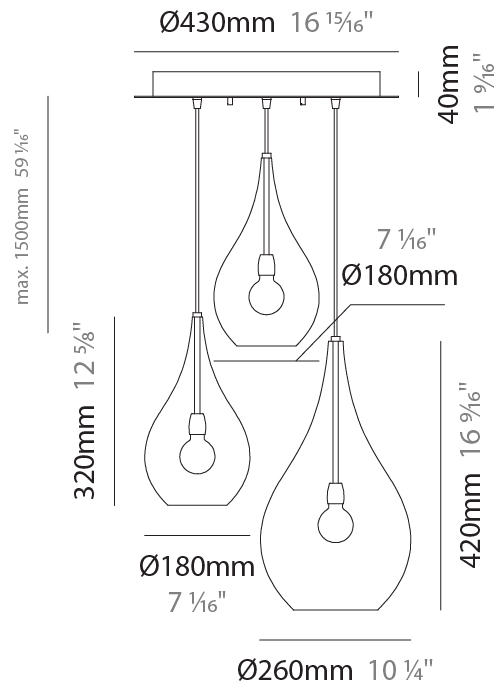

PROJECT	
TYPE	
SPECIFIER	
QUANTITY	
DATE	

LACRIMA 3 LIGHT CLUSTER SUSPENSION

D141063-

base number	Finish	Finish
	Options	Options

1. To build a product code in our configurator select the specify button on the base model # product page
2. To build a manual product code on this datasheet choose from the options listed below in blue font and add the suffix to the base model #

GENERAL

Series: Lacrima
Subseries: Lacrima 3 Light Cluster
Partner: Cangini & Tucci
Division: Design
Installation: Suspension
Product Type: Clusters
Mounting Location: Ceiling

PHYSICAL

Shape: Abstract
Diameter (mm): 430
Diameter (in): 16 ¹⁵/₁₆
Length (mm): 430
Length (in): 16 ¹⁵/₁₆
Max. Overall Height (mm): 1500
Max. Overall Height (in): 59 ⁷/₁₆
Weight (kg): 4.6
Weight (lbs): 10.12
Fixture Finish: AMB / GRN / SKB / SMK / TOB / TRA
Holder Finish: CHR
Accent Finish: BCR / CHR / MBK / MWH
Fixture Material: Glass / Metal
Primary Material: Glass - Borosilicate
Cable Details: 1500mm Cable

ELECTRICAL

Number of Lamps: 3
Lamp Type: LED Retrofit
Bulb Included: Bulb Not Included
Total Output Wattage (W): 16
Max. Wattage Per Lamp (W): 8 + 8
Lamp Base: E26 + E12
Input Voltage (V): 120

LED

OPTICAL

RATINGS AND CERTIFICATIONS

Certified By: Certified for North American Standards
IP rating: IP20