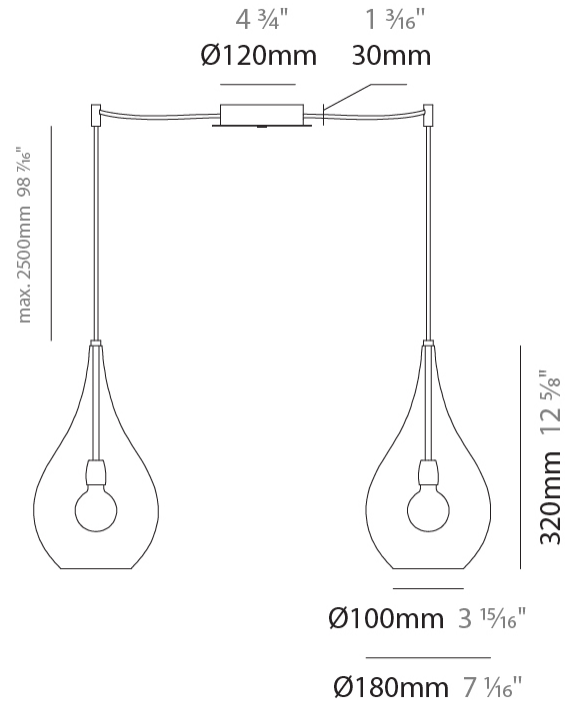

LACRIMA 2 LIGHT SWAG SUSPENSION

D141061-

base number   Finish
Options

1. To build a product code in our configurator select the specify button on the base model # product page
2. To build a manual product code on this datasheet choose from the options listed below in blue font and add the suffix to the base model #

GENERAL

Series: Lacrima
Subseries: Lacrima 2 Light Swag
Brand: Cangini & Tucci
Division: Design
Mounting Type: Suspension
Mounting Location: Ceiling

PHYSICAL

Shape: Abstract
Diameter (mm): 180
Diameter (in): 7 1/16
Height (mm): 320
Height (in): 12 5/8
Max. Overall Height (mm): 1820
Max. Overall Height (in): 71 5/8
Light Distribution: Omnidirectional
Weight (kg): 1.54
Weight (lbs): 3.39
[Fixture Finish: AMB / GRN / PNK / RUB / SKB / SMK / TOB / TRA](#)
Holder Finish: CHR
Fixture Material: Glass / Metal
Cable Details: 1500mm Cable

ELECTRICAL

Number of Lamps: 2
Lamp Type: LED Retrofit
Bulb Included: Bulb Not Included
Total Output Wattage (W): 8
Max. Wattage Per Lamp (W): 4
Lamp Base: E12
Input Voltage (V): 120

LED

OPTICAL

RATINGS AND CERTIFICATIONS

Certified By: Certified for North American Standards
IP rating: IP20