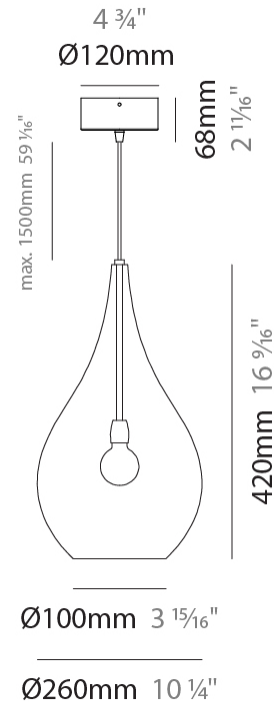

LACRIMA MONOPOINT SUSPENSION

D141055-

base number Finish
Options

1. To build a product code in our configurator select the specify button on the base model # product page
2. To build a manual product code on this datasheet choose from the options listed below in blue font and add the suffix to the base model #

GENERAL

Series: Lacrima
Subseries: Lacrima Monopoint
Brand: Cangini & Tucci
Division: Design
Mounting Type: Suspension
Mounting Location: Ceiling

PHYSICAL

Shape: Abstract
Diameter (mm): 260
Diameter (in): 10 ¼
Height (mm): 420
Height (in): 16 ⅝
Max. Overall Height (mm): 1920
Max. Overall Height (in): 75 ⅝
Light Distribution: Omnidirectional
Weight (kg): 1.085
Weight (lbs): 2.39
[Fixture Finish: AMB / GRN / PNK / RUB / SKB / SMK / TOB / TRA](#)
Holder Finish: CHR
Fixture Material: Glass / Metal
Cable Details: 1500mm Cable

ELECTRICAL

Number of Lamps: 1
Lamp Type: LED Retrofit
Bulb Included: Bulb Not Included
Max. Wattage Per Lamp (W): 8
Lamp Base: E26
Input Voltage (V): 120
Upon Request: 277Vac / GU24

LED

OPTICAL

RATINGS AND CERTIFICATIONS

Certified By: Certified for North American Standards
IP rating: IP20

PROJECT
TYPE
SPECIFIER
QUANTITY
DATE