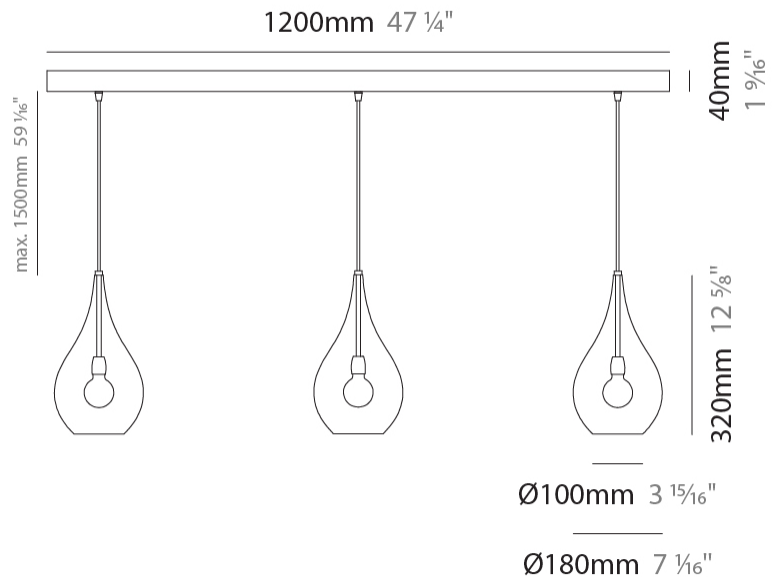

PROJECT	
TYPE	
SPECIFIER	
QUANTITY	
DATE	

LACRIMA 3 LIGHT LINEAR SUSPENSION

D141062-

base number   Finish
Options

1. To build a product code in our configurator select the specify button on the base model # product page
2. To build a manual product code on this datasheet choose from the options listed below in blue font and add the suffix to the base model #

GENERAL

Series: Lacrima
Subseries: Lacrima 3 Light Linear
Brand: Cangini & Tucci
Division: Design
Mounting Type: Suspension
Mounting Location: Ceiling

PHYSICAL

Shape: Abstract
Diameter (mm): 1200
Diameter (in): 47 1/4
Length (mm): 1200
Length (in): 47 1/4
Height (mm): 320
Height (in): 12 5/8
Max. Overall Height (mm): 1820
Max. Overall Height (in): 71 5/8
Light Distribution: Omnidirectional
Weight (kg): 3.4
Weight (lbs): 7.48
Fixture Finish: [AMB](#) / [GRN](#) / [PNK](#) / [RUB](#) / [SKB](#) / [SMK](#) / [TOB](#) / [TRA](#)
Holder Finish: PSS
Fixture Material: Glass / Metal
Cable Details: 1500mm Cable

ELECTRICAL

Number of Lamps: 3
Lamp Type: LED Retrofit
Bulb Included: Bulb Not Included
Total Output Wattage (W): 12
Max. Wattage Per Lamp (W): 4
Lamp Base: E12
Input Voltage (V): 120

LED

OPTICAL

RATINGS AND CERTIFICATIONS

Certified By: Certified for North American Standards
IP rating: IP20