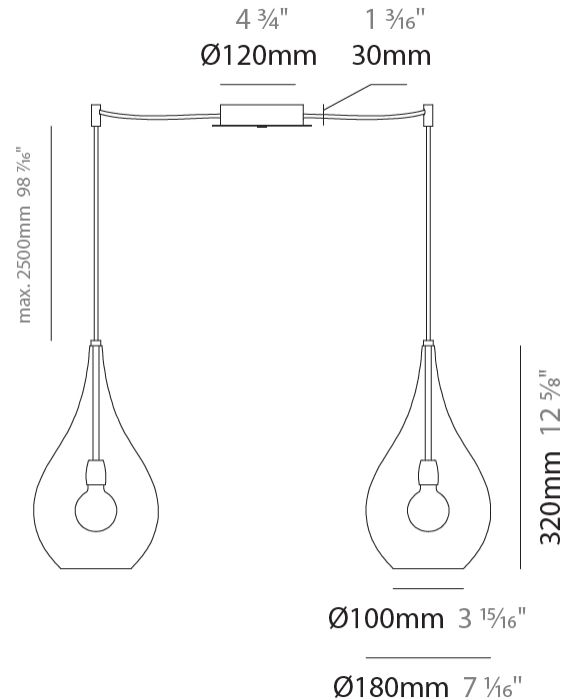

PROJECT	
TYPE	
SPECIFIER	
QUANTITY	
DATE	

LACRIMA 2 LIGHT SWAG SUSPENSION

D141061-

base number   Finish
Options

1. To build a product code in our configurator select the specify button on the base model # product page
2. To build a manual product code on this datasheet choose from the options listed below in blue font and add the suffix to the base model #

GENERAL

Series: Lacrima
Subseries: Lacrima 2 Light Swag
Partner: Cangiini & Tucci
Division: Design
Installation: Suspension
Product Type: Clusters
Mounting Location: Ceiling

PHYSICAL

Shape: Abstract
Diameter (mm): 180
Diameter (in): 7 1/8
Height (mm): 320
Height (in): 12 5/8
Max. Overall Height (mm): 1820
Max. Overall Height (in): 71 5/8
Weight (kg): 1.54
Weight (lbs): 3.39
Fixture Finish: [AMB](#) / [GRN](#) / [PNK](#) / [RUB](#) / [SKB](#) / [SMK](#) / [TOB](#) / [TRA](#)
Holder Finish: CHR
Fixture Material: Glass / Metal
Primary Material: Glass - Borosilicate
Cable Details: 1500mm Cable

ELECTRICAL

Number of Lamps: 2
Lamp Type: LED Retrofit
Bulb Included: Bulb Not Included
Total Output Wattage (W): 8
Max. Wattage Per Lamp (W): 4
Lamp Base: E12
Input Voltage (V): 120

LED

OPTICAL

RATINGS AND CERTIFICATIONS

Certified By: Certified for North American Standards
IP rating: IP20