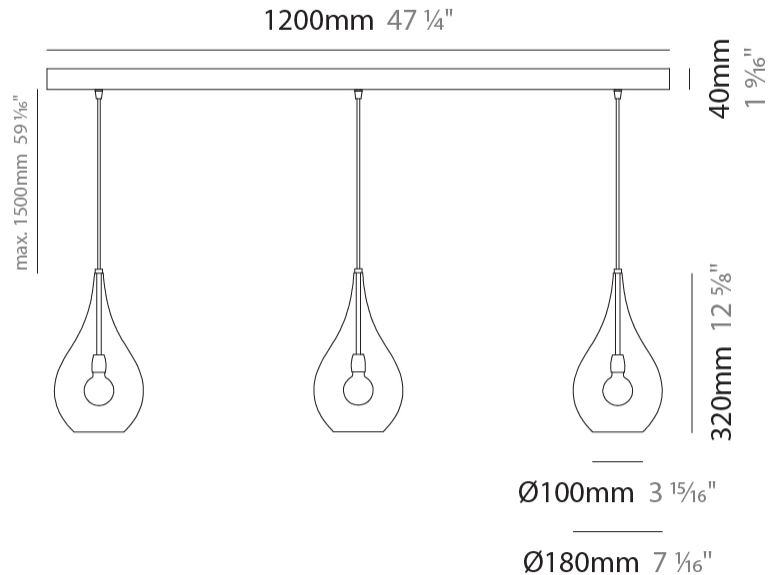

PROJECT	
TYPE	
SPECIFIER	
QUANTITY	
DATE	

LACRIMA 3 LIGHT LINEAR SUSPENSION

D141062-

base number Finish
Options

1. To build a product code in our configurator select the specify button on the base model # product page
2. To build a manual product code on this datasheet choose from the options listed below in blue font and add the suffix to the base model #

GENERAL

Series: Lacrima
Subseries: Lacrima 3 Light Linear
Partner: Cangini & Tucci
Division: Design
Installation: Suspension
Product Type: Clusters
Mounting Location: Ceiling

PHYSICAL

Shape: Abstract
Diameter (mm): 1200
Diameter (in): 47 1/4
Length (mm): 1200
Length (in): 47 1/4
Height (mm): 320
Height (in): 12 5/8
Max. Overall Height (mm): 1820
Max. Overall Height (in): 71 5/8
Weight (kg): 3.4
Weight (lbs): 7.48
[Fixture Finish: AMB / GRN / PNK / RUB / SKB / SMK / TOB / TRA](#)
Holder Finish: PSS
Fixture Material: Glass / Metal
Primary Material: Glass - Borosilicate
Cable Details: 1500mm Cable

ELECTRICAL

Number of Lamps: 3
Lamp Type: LED Retrofit
Bulb Included: Bulb Not Included
Total Output Wattage (W): 12
Max. Wattage Per Lamp (W): 4
Lamp Base: E12
Input Voltage (V): 120

LED

OPTICAL

RATINGS AND CERTIFICATIONS

Certified By: Certified for North American Standards
IP rating: IP20