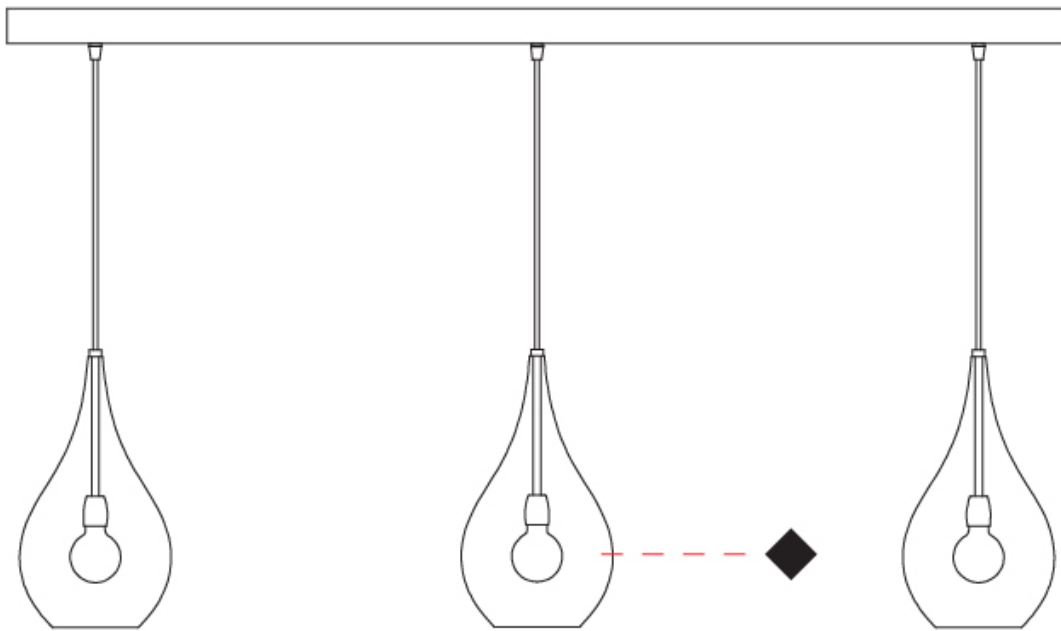

LACRIMA 3 LIGHT LINEAR SUSPENSION

D141062-

PROJECT	_____
TYPE	_____
SPECIFIER	_____
QUANTITY	_____
DATE	_____

D