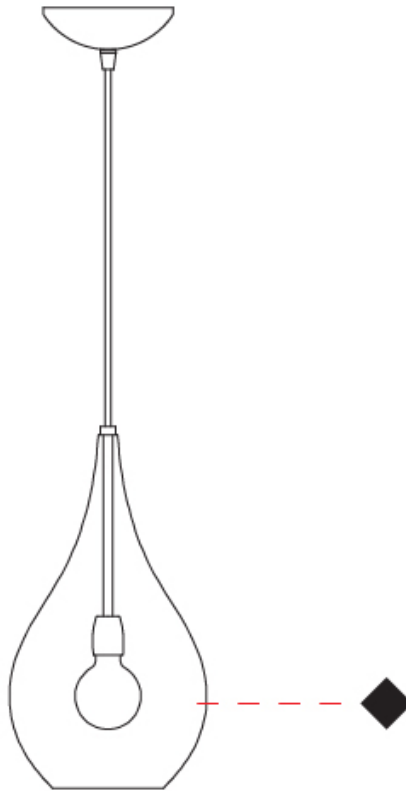

LACRIMA MONOPOINT SUSPENSION

D141054-

PROJECT

TYPE

SPECIFIER

QUANTITY

DATE

D