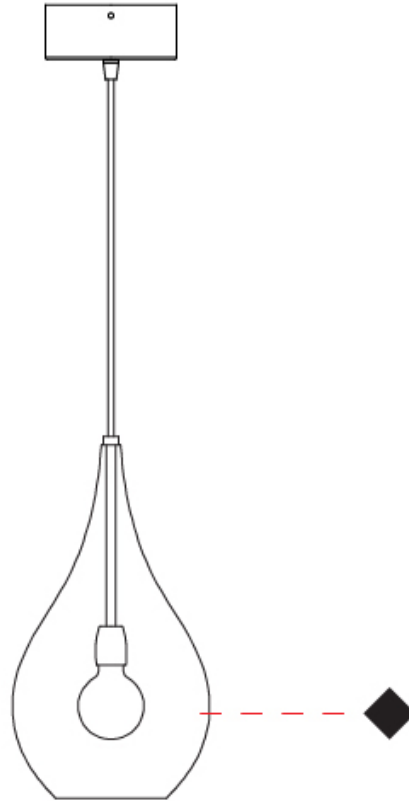

GENERAL

Series: Lacrima
Subseries: Lacrima Monopoint
Brand: Cangini & Tucci
Division: Design
Mounting Type: Suspension
Mounting Location: Ceiling

PHYSICAL

Shape: Abstract
Diameter (mm): 180
Diameter (in): 7 1/16
Height (mm): 320
Height (in): 12 5/8
Max. Overall Height (mm): 1820
Max. Overall Height (in): 71 5/8
Light Distribution: Omnidirectional
Weight (kg): 0.82
Weight (lbs): 1.81
Fixture Finish: AMB / GRN / PNK / RUB / SKB / SMK / TOB / TRA
Holder Finish: CHR
Fixture Material: Glass / Metal
Cable Details: 1500mm Cable

D

PROJECT	
TYPE	
SPECIFIER	
QUANTITY	
DATE	

LACRIMA 2 LIGHT SWAG SUSPENSION

D141061-

base number Finish
Options

- To build a product code in our configurator select the specify button on the base model # product page
- To build a manual product code on this datasheet choose from the options listed below in blue font and add the suffix to the base model #

GENERAL

Series: Lacrima
 Subseries: Lacrima 2 Light Swag
 Brand: Cangini & Tucci
 Division: Design
 Mounting Type: Suspension
 Mounting Location: Ceiling

PHYSICAL

Shape: Abstract
 Diameter (mm): 180
 Diameter (in): 7 1/16
 Height (mm): 320
 Height (in): 12 5/8
 Max. Overall Height (mm): 1820
 Max. Overall Height (in): 71 5/8
 Light Distribution: Omnidirectional
 Weight (kg): 1.54
 Weight (lbs): 3.39
 Fixture Finish: [AMB](#) / [GRN](#) / [PNK](#) / [RUB](#) / [SKB](#) / [SMK](#) / [TOB](#) / [TRA](#)
 Holder Finish: CHR
 Fixture Material: Glass / Metal
 Cable Details: 1500mm Cable