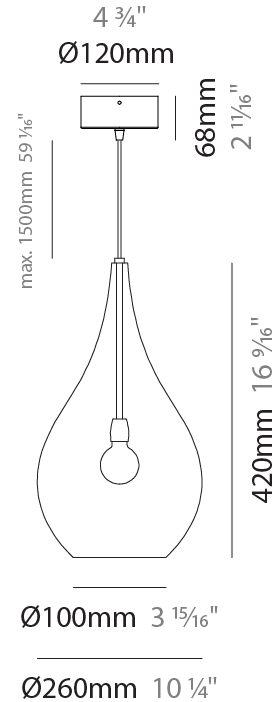

LACRIMA MONOPOINT SUSPENSION

D141055-

base number Finish
Options

1. To build a product code in our configurator select the specify button on the base model # product page
2. To build a manual product code on this datasheet choose from the options listed below in blue font and add the suffix to the base model #

GENERAL

Series: Lacrima
Subseries: Lacrima Monopoint
Brand: Cangini & Tucci
Division: Design
Mounting Type: Suspension
Mounting Location: Ceiling

PHYSICAL

Shape: Abstract
Diameter (mm): 260
Diameter (in): 10 ¼
Height (mm): 420
Height (in): 16 ⅙
Max. Overall Height (mm): 1920
Max. Overall Height (in): 75 ⅙
Light Distribution: Omnidirectional
Weight (kg): 1.085
Weight (lbs): 2.39
Fixture Finish: [AMB](#) / [GRN](#) / [PNK](#) / [RUB](#) / [SKB](#) / [SMK](#) / [TOB](#) / [TRA](#)
Holder Finish: CHR
Fixture Material: Glass / Metal
Cable Details: 1500mm Cable

ELECTRICAL

Number of Lamps: 1
Lamp Type: LED Retrofit
Bulb Included: Bulb Not Included
Max. Wattage Per Lamp (W): 8
Lamp Base: E26
Input Voltage (V): 120
Upon Request: 277Vac / GU24

LED

OPTICAL

RATINGS AND CERTIFICATIONS

Certified By: Certified for North American Standards
IP rating: IP20

PROJECT
TYPE
SPECIFIER
QUANTITY
DATE