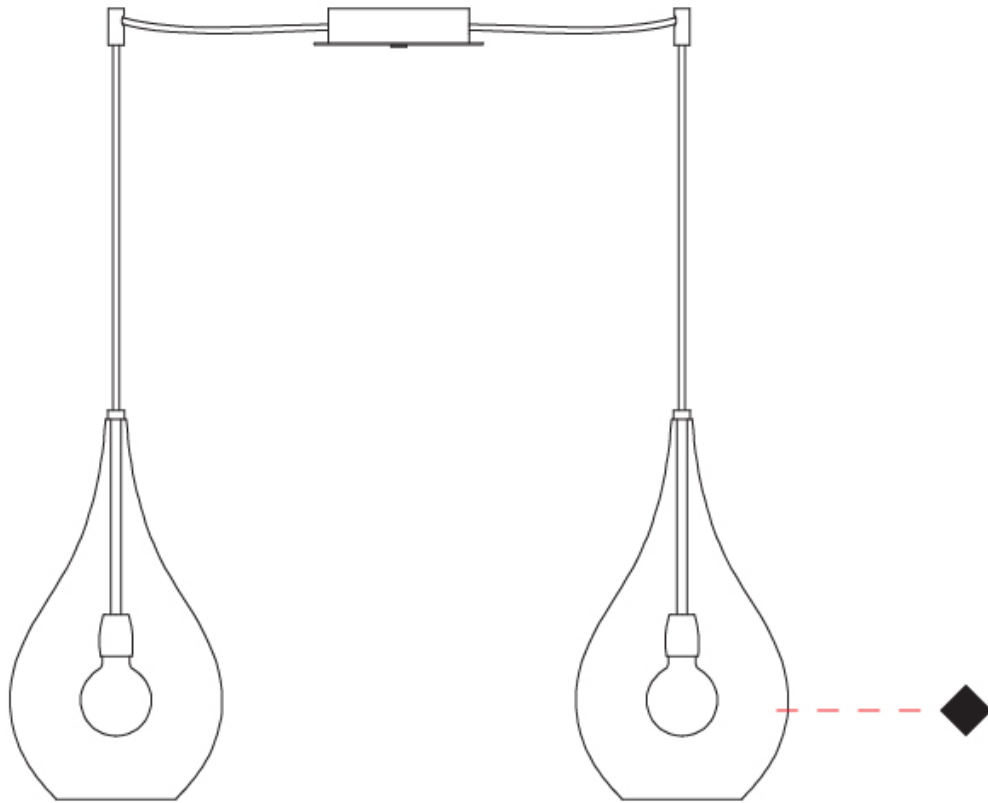

LACRIMA 2 LIGHT SWAG SUSPENSION

D141061-

PROJECT	_____
TYPE	_____
SPECIFIER	_____
QUANTITY	_____
DATE	_____

D