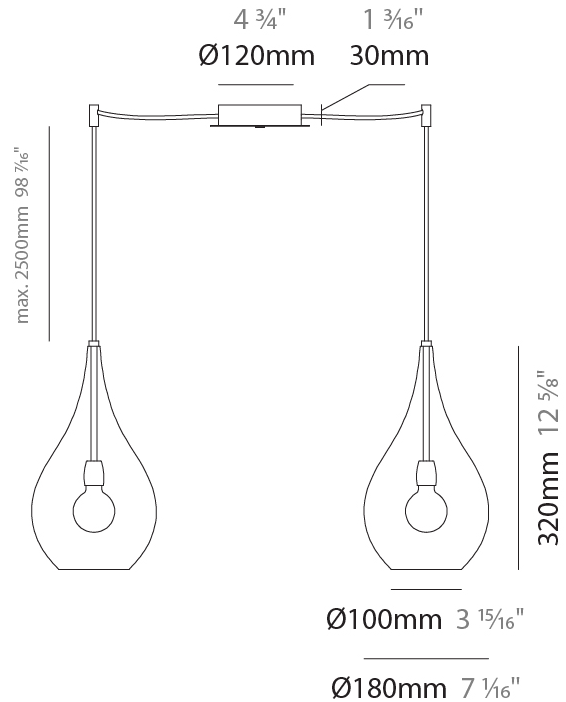

GENERAL

Series: Lacrima
 Subseries: Lacrima 2 Light Swag
 Brand: Cangini & Tucci
 Division: Design
 Mounting Type: Suspension
 Mounting Location: Ceiling

PHYSICAL

Shape: Abstract
 Diameter (mm): 180
 Diameter (in): 7 1/16
 Height (mm): 320
 Height (in): 12 5/8
 Max. Overall Height (mm): 1820
 Max. Overall Height (in): 71 5/8
 Light Distribution: Omnidirectional
 Weight (kg): 1.54
 Weight (lbs): 3.39
 Fixture Finish: AMB / GRN / PNK / RUB / SKB / SMK / TOB / TRA
 Holder Finish: CHR
 Fixture Material: Glass / Metal
 Cable Details: 1500mm Cable

ELECTRICAL

Number of Lamps: 2
 Lamp Type: LED Retrofit
 Bulb Included: Bulb Not Included
 Total Output Wattage (W): 8
 Max. Wattage Per Lamp (W): 4
 Lamp Base: E12
 Input Voltage (V): 120

LED

OPTICAL

RATINGS AND CERTIFICATIONS

Certified By: Certified for North American Standards
 IP rating: IP20

LACRIMA 2 LIGHT SWAG SUSPENSION

D141061-

PROJECT	_____
TYPE	_____
SPECIFIER	_____
QUANTITY	_____
DATE	_____

D

PROJECT	_____
TYPE	_____
SPECIFIER	_____
QUANTITY	_____
DATE	_____