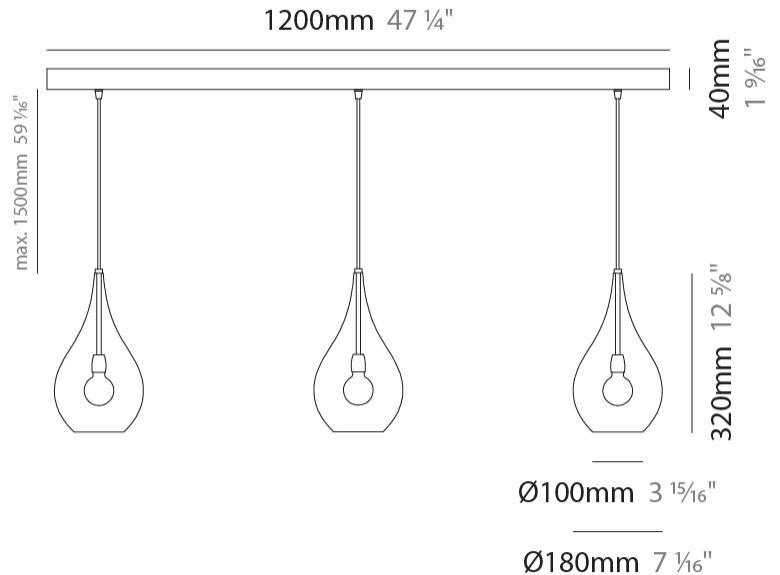

PROJECT _____
TYPE _____
SPECIFIER _____
QUANTITY _____
DATE _____

LACRIMA 3 LIGHT LINEAR SUSPENSION

D141062-

base number _____
Finish _____
Options _____

1. To build a product code in our configurator select the specify button on the base model # product page
2. To build a manual product code on this datasheet choose from the options listed below in blue font and add the suffix to the base model #

GENERAL

Series: Lacrima
Subseries: Lacrima 3 Light Linear
Brand: Cangini & Tucci
Division: Design
Mounting Type: Suspension
Mounting Location: Ceiling

PHYSICAL

Shape: Abstract
Diameter (mm): 1200
Diameter (in): 47 1/4
Length (mm): 1200
Length (in): 47 1/4
Height (mm): 320
Height (in): 12 5/8
Max. Overall Height (mm): 1820
Max. Overall Height (in): 71 5/8
Light Distribution: Omnidirectional
Weight (kg): 3.4
Weight (lbs): 7.48
Fixture Finish: [AMB](#) / [GRN](#) / [PNK](#) / [RUB](#) / [SKB](#) / [SMK](#) / [TOB](#) / [TRA](#)
Holder Finish: PSS
Fixture Material: Glass / Metal
Cable Details: 1500mm Cable

ELECTRICAL

Number of Lamps: 3
Lamp Type: LED Retrofit
Bulb Included: Bulb Not Included
Total Output Wattage (W): 12
Max. Wattage Per Lamp (W): 4
Lamp Base: E12
Input Voltage (V): 120

LED

OPTICAL

RATINGS AND CERTIFICATIONS

Certified By: Certified for North American Standards
IP rating: IP20