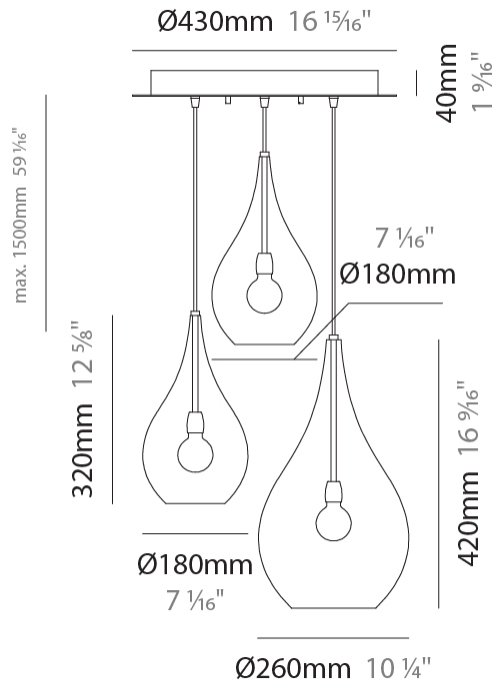

PROJECT	
TYPE	
SPECIFIER	
QUANTITY	
DATE	

LACRIMA 3 LIGHT CLUSTER SUSPENSION

D141063-

base number   Finish
Options

1. To build a product code in our configurator select the specify button on the base model # product page
2. To build a manual product code on this datasheet choose from the options listed below in blue font and add the suffix to the base model #

GENERAL

Series: Lacrima
Subseries: Lacrima 3 Light Cluster
Brand: Cangini & Tucci
Division: Design
Mounting Type: Suspension
Mounting Location: Ceiling

PHYSICAL

Shape: Abstract
Diameter (mm): 430
Diameter (in): 16 ¹⁵/₁₆
Length (mm): 430
Length (in): 16 ¹⁵/₁₆
Max. Overall Height (mm): 1500
Max. Overall Height (in): 59 ¹/₁₆
Light Distribution: Omnidirectional
Weight (kg): 4.6
Weight (lbs): 10.12
[Fixture Finish: AMB / GRN / PNK / RUB / SKB / SMK / TOB / TRA](#)
Holder Finish: PSS
Fixture Material: Glass / Metal
Cable Details: 1500mm Cable

ELECTRICAL

Number of Lamps: 3
Lamp Type: LED Retrofit
Bulb Included: Bulb Not Included
Total Output Wattage (W): 16
Max. Wattage Per Lamp (W): 8 + 8
Lamp Base: E26 + E12
Input Voltage (V): 120

LED

OPTICAL

RATINGS AND CERTIFICATIONS

Certified By: Certified for North American Standards
IP rating: IP20