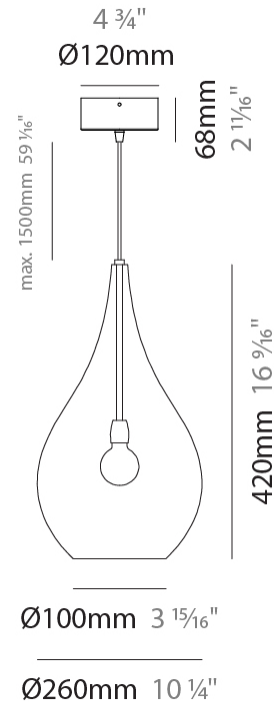

LACRIMA MONOPOINT SUSPENSION

D141055-

base number Finish
Options

1. To build a product code in our configurator select the specify button on the base model # product page
2. To build a manual product code on this datasheet choose from the options listed below in blue font and add the suffix to the base model #

GENERAL

Series: Lacrima
Subseries: Lacrima Monopoint
Brand: Cangini & Tucci
Division: Design
Mounting Type: Suspension
Mounting Location: Ceiling

PHYSICAL

Shape: Abstract
Diameter (mm): 260
Diameter (in): 10 ¼
Height (mm): 420
Height (in): 16 ⅙
Max. Overall Height (mm): 1920
Max. Overall Height (in): 75 ⅙
Light Distribution: Omnidirectional
Weight (kg): 1.085
Weight (lbs): 2.39
[Fixture Finish: AMB / GRN / PNK / RUB / SKB / SMK / TOB / TRA](#)
Holder Finish: CHR
Fixture Material: Glass / Metal
Cable Details: 1500mm Cable

ELECTRICAL

Number of Lamps: 1
Lamp Type: LED Retrofit
Bulb Included: Bulb Not Included
Max. Wattage Per Lamp (W): 8
Lamp Base: E26
Input Voltage (V): 120
Upon Request: 277Vac / GU24

LED

OPTICAL

RATINGS AND CERTIFICATIONS

Certified By: Certified for North American Standards
IP rating: IP20

PROJECT
TYPE
SPECIFIER
QUANTITY
DATE