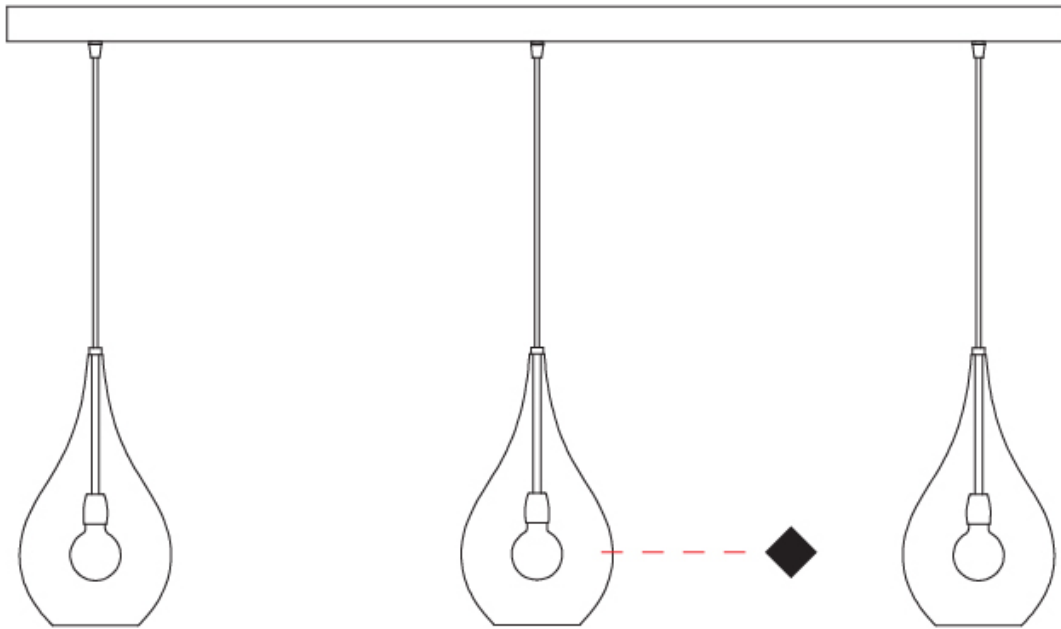

LACRIMA 3 LIGHT LINEAR SUSPENSION

D141062-

PROJECT	_____
TYPE	_____
SPECIFIER	_____
QUANTITY	_____
DATE	_____

D