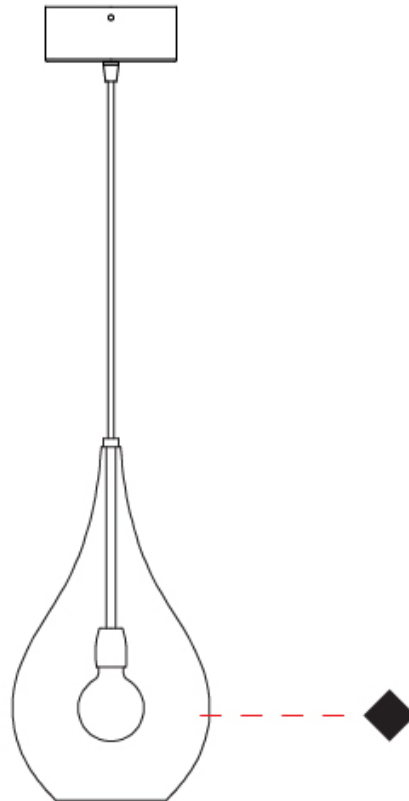

LACRIMA MONOPOINT SUSPENSION

D141054-

PROJECT

TYPE

SPECIFIER

QUANTITY

DATE

D