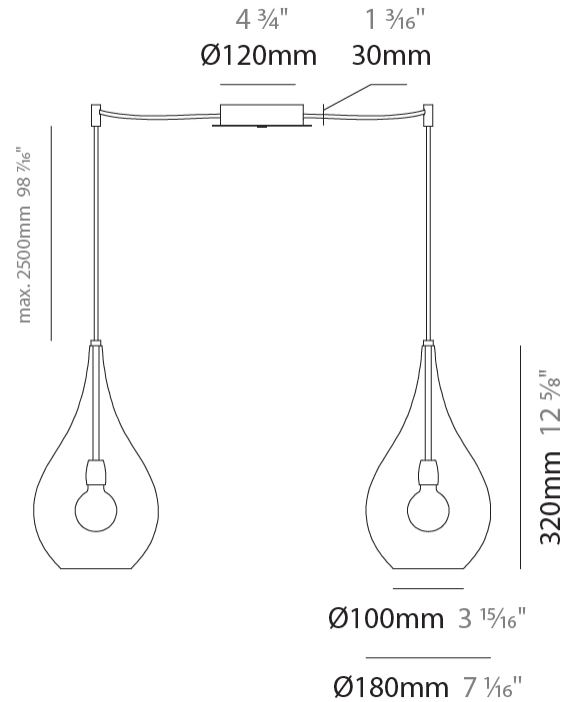

PROJECT	_____
TYPE	_____
SPECIFIER	_____
QUANTITY	_____
DATE	_____

LACRIMA 2 LIGHT SWAG SUSPENSION

D141061-

base number Finish
Options

1. To build a product code in our configurator select the specify button on the base model # product page
2. To build a manual product code on this datasheet choose from the options listed below in blue font and add the suffix to the base model #

GENERAL

Series: Lacrima
Subseries: Lacrima 2 Light Swag
Brand: Cangini & Tucci
Division: Design
Mounting Type: Suspension
Mounting Location: Ceiling

PHYSICAL

Shape: Abstract
Diameter (mm): 180
Diameter (in): 7 1/16
Height (mm): 320
Height (in): 12 5/8
Max. Overall Height (mm): 1820
Max. Overall Height (in): 71 5/8
Light Distribution: Omnidirectional
Weight (kg): 1.54
Weight (lbs): 3.39
Fixture Finish: [AMB](#) / [GRN](#) / [PNK](#) / [RUB](#) / [SKB](#) / [SMK](#) / [TOB](#) / [TRA](#)
Holder Finish: CHR
Fixture Material: Glass / Metal
Cable Details: 1500mm Cable

ELECTRICAL

Number of Lamps: 2
Lamp Type: LED Retrofit
Bulb Included: Bulb Not Included
Total Output Wattage (W): 8
Max. Wattage Per Lamp (W): 4
Lamp Base: E12
Input Voltage (V): 120

LED

OPTICAL

RATINGS AND CERTIFICATIONS

Certified By: Certified for North American Standards
IP rating: IP20