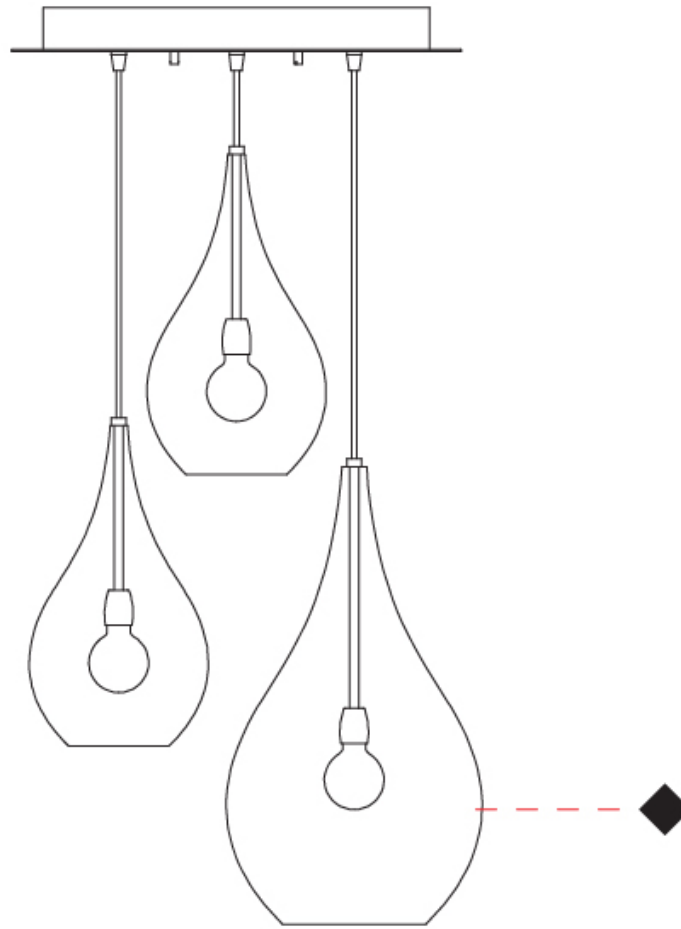

LACRIMA 3 LIGHT CLUSTER SUSPENSION

D141063-

PROJECT _____

TYPE _____

SPECIFIER _____

QUANTITY _____

DATE _____

D