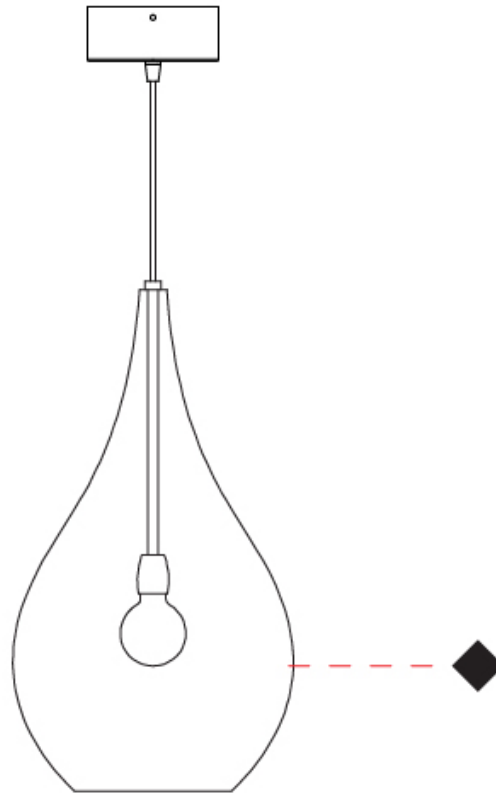

LACRIMA MONOPOINT SUSPENSION

D141055-

PROJECT _____

TYPE _____

SPECIFIER _____

QUANTITY _____

DATE _____

D