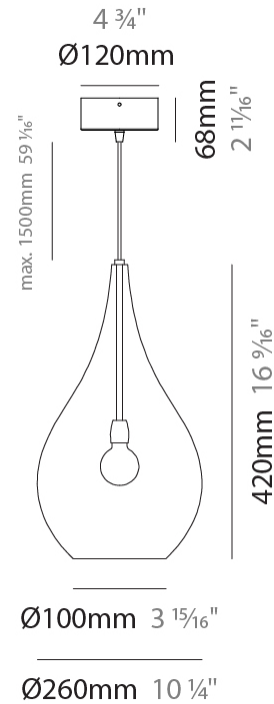

LACRIMA MONOPOINT SUSPENSION

D141055-

base number Finish
Options

1. To build a product code in our configurator select the specify button on the base model # product page
2. To build a manual product code on this datasheet choose from the options listed below in blue font and add the suffix to the base model #

GENERAL

Series: Lacrima
Subseries: Lacrima Monopoint
Brand: Cangini & Tucci
Division: Design
Mounting Type: Suspension
Mounting Location: Ceiling

PHYSICAL

Shape: Abstract
Diameter (mm): 260
Diameter (in): 10 ¼
Height (mm): 420
Height (in): 16 ⅙
Max. Overall Height (mm): 1920
Max. Overall Height (in): 75 ⅙
Light Distribution: Omnidirectional
Weight (kg): 1.085
Weight (lbs): 2.39
[Fixture Finish: AMB / GRN / PNK / RUB / SKB / SMK / TOB / TRA](#)
Holder Finish: CHR
Fixture Material: Glass / Metal
Cable Details: 1500mm Cable

ELECTRICAL

Number of Lamps: 1
Lamp Type: LED Retrofit
Bulb Included: Bulb Not Included
Max. Wattage Per Lamp (W): 8
Lamp Base: E26
Input Voltage (V): 120
Upon Request: 277Vac / GU24

LED

OPTICAL

RATINGS AND CERTIFICATIONS

Certified By: Certified for North American Standards
IP rating: IP20

PROJECT
TYPE
SPECIFIER
QUANTITY
DATE