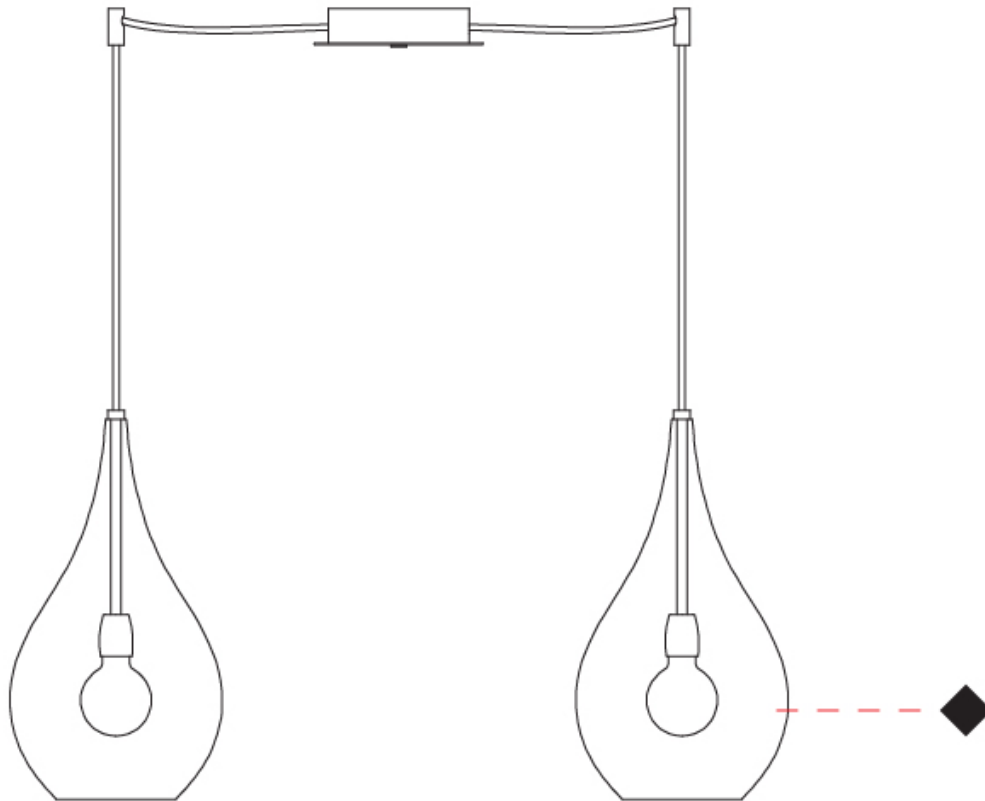

LACRIMA 2 LIGHT SWAG SUSPENSION

D141061-

PROJECT	_____
TYPE	_____
SPECIFIER	_____
QUANTITY	_____
DATE	_____

D