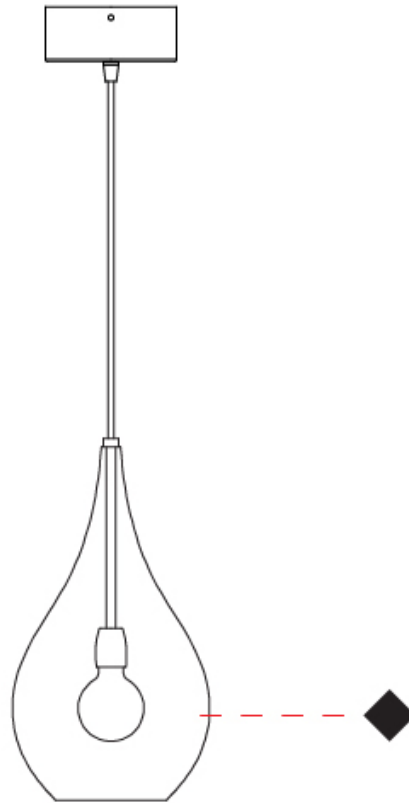

LACRIMA MONOPOINT SUSPENSION

D141054-

PROJECT

TYPE

SPECIFIER

QUANTITY

DATE

D