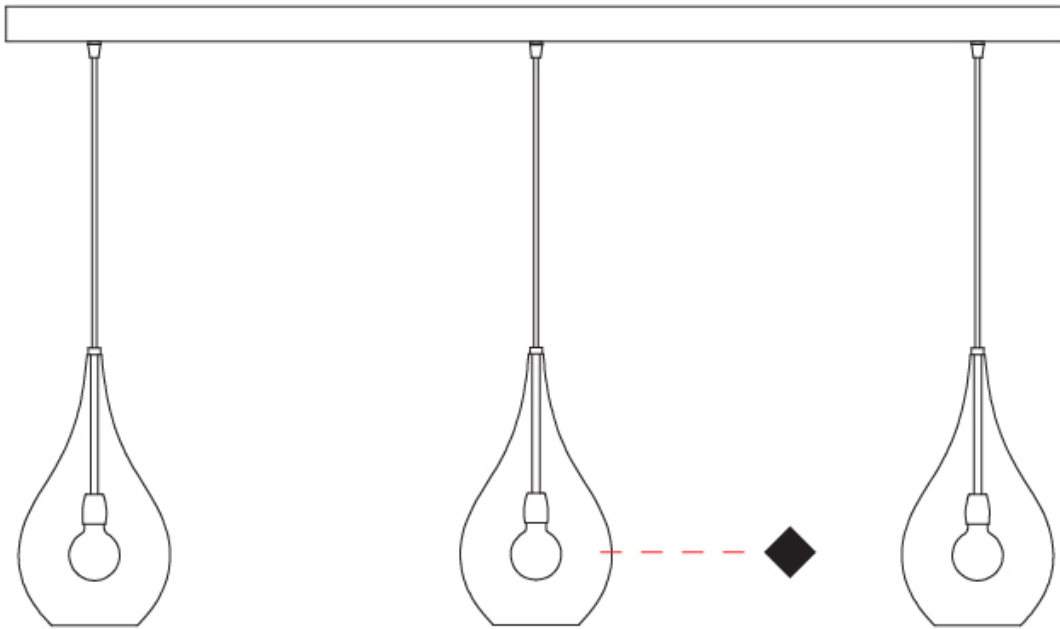

LACRIMA 3 LIGHT LINEAR SUSPENSION

D141062-

PROJECT	_____
TYPE	_____
SPECIFIER	_____
QUANTITY	_____
DATE	_____

D