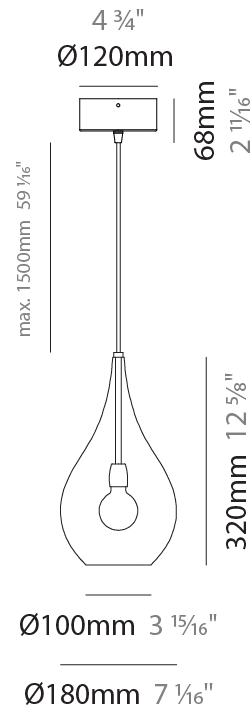

LACRIMA MONOPOINT SUSPENSION

D141054-

base number   Finish
Options

1. To build a product code in our configurator select the specify button on the base model # product page
2. To build a manual product code on this datasheet choose from the options listed below in blue font and add the suffix to the base model #

GENERAL

Series: Lacrima
Subseries: Lacrima Monopoint
Brand: Cangini & Tucci
Division: Design
Mounting Type: Suspension
Mounting Location: Ceiling

PHYSICAL

Shape: Abstract
Diameter (mm): 180
Diameter (in): 7 1/16
Height (mm): 320
Height (in): 12 5/8
Max. Overall Height (mm): 1820
Max. Overall Height (in): 71 5/8
Light Distribution: Omnidirectional
Weight (kg): 0.82
Weight (lbs): 1.81
Fixture Finish: AMB / GRN / PNK / RUB / SKB / SMK / TOB / TRA
Holder Finish: CHR
Fixture Material: Glass / Metal
Cable Details: 1500mm Cable

ELECTRICAL

Number of Lamps: 1
Lamp Type: LED Retrofit
Bulb Included: Bulb Not Included
Max. Wattage Per Lamp (W): 4
Lamp Base: E12
Input Voltage (V): 120

LED

OPTICAL

RATINGS AND CERTIFICATIONS

Certified By: Certified for North American Standards
IP rating: IP20

PROJECT	_____
TYPE	_____
SPECIFIER	_____
QUANTITY	_____
DATE	_____