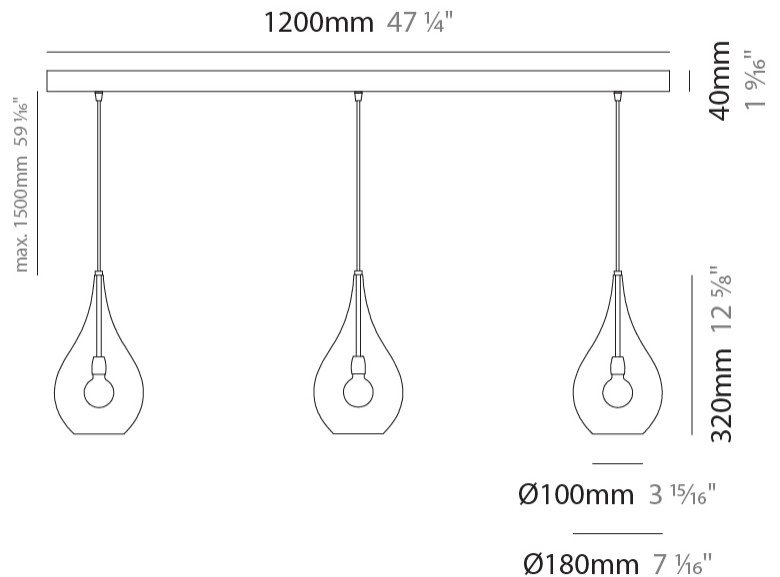

PROJECT	
TYPE	
SPECIFIER	
QUANTITY	
DATE	

LACRIMA 3 LIGHT LINEAR SUSPENSION

D141062-

base number   Finish
Options

1. To build a product code in our configurator select the specify button on the base model # product page
2. To build a manual product code on this datasheet choose from the options listed below in blue font and add the suffix to the base model #

GENERAL

Series: Lacrima
Subseries: Lacrima 3 Light Linear
Brand: Cangini & Tucci
Division: Design
Mounting Type: Suspension
Mounting Location: Ceiling

PHYSICAL

Shape: Abstract
Diameter (mm): 1200
Diameter (in): 47 1/4
Length (mm): 1200
Length (in): 47 1/4
Height (mm): 320
Height (in): 12 5/8
Max. Overall Height (mm): 1820
Max. Overall Height (in): 71 5/8
Light Distribution: Omnidirectional
Weight (kg): 3.4
Weight (lbs): 7.48
Fixture Finish: [AMB](#) / [GRN](#) / [PNK](#) / [RUB](#) / [SKB](#) / [SMK](#) / [TOB](#) / [TRA](#)
Holder Finish: PSS
Fixture Material: Glass / Metal
Cable Details: 1500mm Cable

ELECTRICAL

Number of Lamps: 3
Lamp Type: LED Retrofit
Bulb Included: Bulb Not Included
Total Output Wattage (W): 12
Max. Wattage Per Lamp (W): 4
Lamp Base: E12
Input Voltage (V): 120

LED

OPTICAL

RATINGS AND CERTIFICATIONS

Certified By: Certified for North American Standards
IP rating: IP20