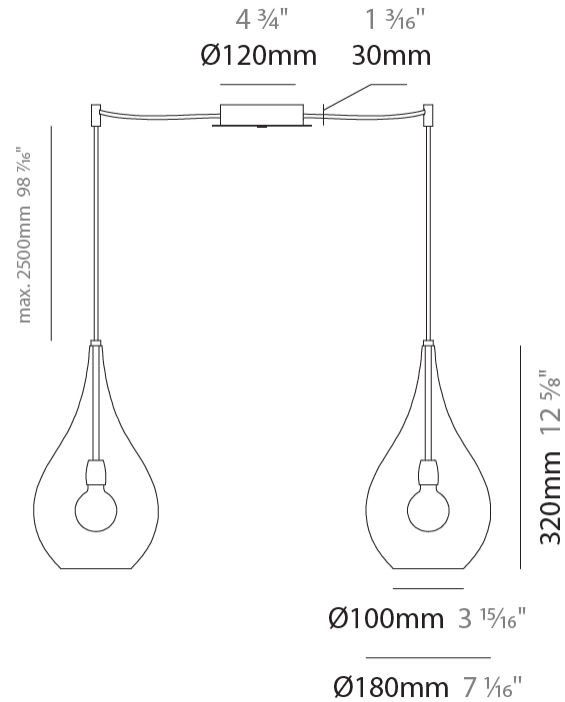

PROJECT	
TYPE	
SPECIFIER	
QUANTITY	
DATE	

LACRIMA 2 LIGHT SWAG SUSPENSION

D141061-

base number Finish
Options

1. To build a product code in our configurator select the specify button on the base model # product page
2. To build a manual product code on this datasheet choose from the options listed below in blue font and add the suffix to the base model #

GENERAL

Series: Lacrima
Subseries: Lacrima 2 Light Swag
Brand: Cangini & Tucci
Division: Design
Mounting Type: Suspension
Mounting Location: Ceiling

PHYSICAL

Shape: Abstract
Diameter (mm): 180
Diameter (in): 7 1/16
Height (mm): 320
Height (in): 12 5/8
Max. Overall Height (mm): 1820
Max. Overall Height (in): 71 5/8
Light Distribution: Omnidirectional
Weight (kg): 1.54
Weight (lbs): 3.39
Fixture Finish: [AMB](#) / [GRN](#) / [PNK](#) / [RUB](#) / [SKB](#) / [SMK](#) / [TOB](#) / [TRA](#)
Holder Finish: CHR
Fixture Material: Glass / Metal
Cable Details: 1500mm Cable

ELECTRICAL

Number of Lamps: 2
Lamp Type: LED Retrofit
Bulb Included: Bulb Not Included
Total Output Wattage (W): 8
Max. Wattage Per Lamp (W): 4
Lamp Base: E12
Input Voltage (V): 120

LED

OPTICAL

RATINGS AND CERTIFICATIONS

Certified By: Certified for North American Standards
IP rating: IP20