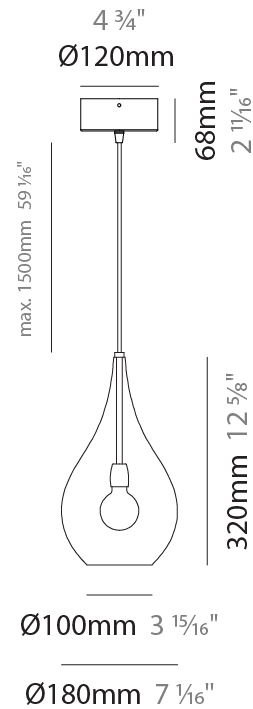

LACRIMA MONOPOINT SUSPENSION

D141054-

base number   Finish
Options

1. To build a product code in our configurator select the specify button on the base model # product page
2. To build a manual product code on this datasheet choose from the options listed below in blue font and add the suffix to the base model #

GENERAL

Series: Lacrima
Subseries: Lacrima Monopoint
Brand: Cangini & Tucci
Division: Design
Mounting Type: Suspension
Mounting Location: Ceiling

PHYSICAL

Shape: Abstract
Diameter (mm): 180
Diameter (in): 7 1/16
Height (mm): 320
Height (in): 12 5/8
Max. Overall Height (mm): 1820
Max. Overall Height (in): 71 5/8
Light Distribution: Omnidirectional
Weight (kg): 0.82
Weight (lbs): 1.81
Fixture Finish: AMB / GRN / PNK / RUB / SKB / SMK / TOB / TRA
Holder Finish: CHR
Fixture Material: Glass / Metal
Cable Details: 1500mm Cable

ELECTRICAL

Number of Lamps: 1
Lamp Type: LED Retrofit
Bulb Included: Bulb Not Included
Max. Wattage Per Lamp (W): 4
Lamp Base: E12
Input Voltage (V): 120

LED

OPTICAL

RATINGS AND CERTIFICATIONS

Certified By: Certified for North American Standards
IP rating: IP20

PROJECT	_____
TYPE	_____
SPECIFIER	_____
QUANTITY	_____
DATE	_____