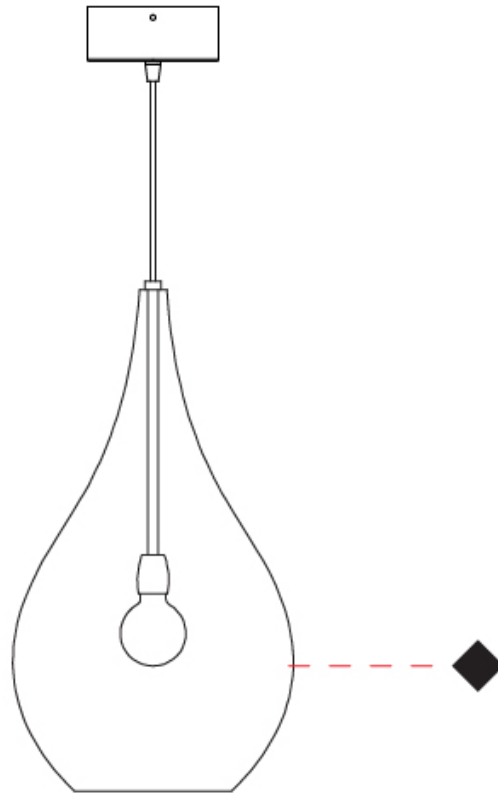

LACRIMA MONOPOINT SUSPENSION

D141055-

PROJECT	_____
TYPE	_____
SPECIFIER	_____
QUANTITY	_____
DATE	_____

D