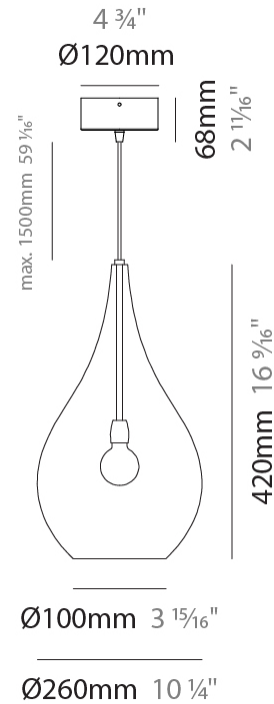

LACRIMA MONOPOINT SUSPENSION

D141055-

base number Finish
Options

1. To build a product code in our configurator select the specify button on the base model # product page
2. To build a manual product code on this datasheet choose from the options listed below in blue font and add the suffix to the base model #

GENERAL

Series: Lacrima
Subseries: Lacrima Monopoint
Brand: Cangini & Tucci
Division: Design
Mounting Type: Suspension
Mounting Location: Ceiling

PHYSICAL

Shape: Abstract
Diameter (mm): 260
Diameter (in): 10 ¼
Height (mm): 420
Height (in): 16 ⅝
Max. Overall Height (mm): 1920
Max. Overall Height (in): 75 ⅝
Light Distribution: Omnidirectional
Weight (kg): 1.085
Weight (lbs): 2.39
[Fixture Finish: AMB / GRN / PNK / RUB / SKB / SMK / TOB / TRA](#)
Holder Finish: CHR
Fixture Material: Glass / Metal
Cable Details: 1500mm Cable

ELECTRICAL

Number of Lamps: 1
Lamp Type: LED Retrofit
Bulb Included: Bulb Not Included
Max. Wattage Per Lamp (W): 8
Lamp Base: E26
Input Voltage (V): 120
Upon Request: 277Vac / GU24

LED

OPTICAL

RATINGS AND CERTIFICATIONS

Certified By: Certified for North American Standards
IP rating: IP20

PROJECT
TYPE
SPECIFIER
QUANTITY
DATE