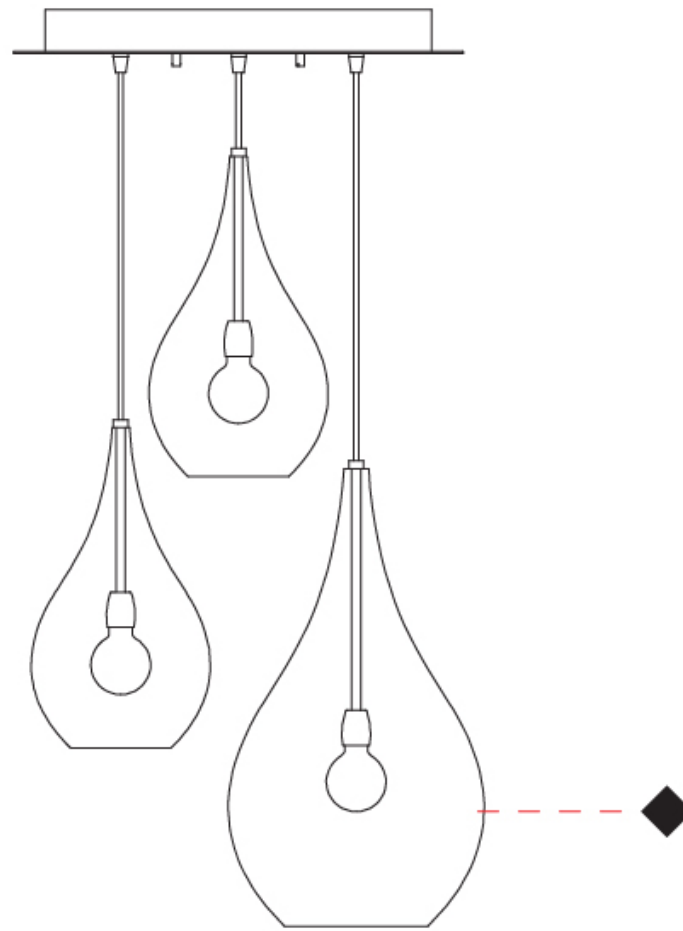

LACRIMA 3 LIGHT CLUSTER SUSPENSION

D141063-

PROJECT	_____
TYPE	_____
SPECIFIER	_____
QUANTITY	_____
DATE	_____

D