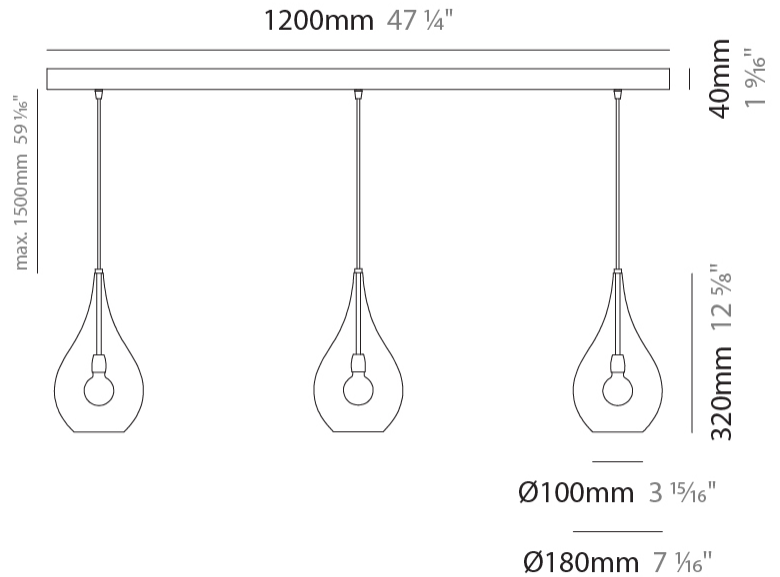

PROJECT	
TYPE	
SPECIFIER	
QUANTITY	
DATE	

LACRIMA 3 LIGHT LINEAR SUSPENSION

D141062-

base number Finish
Options

1. To build a product code in our configurator select the specify button on the base model # product page
2. To build a manual product code on this datasheet choose from the options listed below in blue font and add the suffix to the base model #

GENERAL

Series: Lacrima
Subseries: Lacrima 3 Light Linear
Partner: Cangini & Tucci
Division: Design
Installation: Suspension
Product Type: Clusters
Mounting Location: Ceiling

PHYSICAL

Shape: Abstract
Diameter (mm): 1200
Diameter (in): 47 1/4
Length (mm): 1200
Length (in): 47 1/4
Height (mm): 320
Height (in): 12 5/8
Max. Overall Height (mm): 1820
Max. Overall Height (in): 71 5/8
Weight (kg): 3.4
Weight (lbs): 7.48
[Fixture Finish: AMB / GRN / PNK / RUB / SKB / SMK / TOB / TRA](#)
Holder Finish: PSS
Fixture Material: Glass / Metal
Primary Material: Glass - Borosilicate
Cable Details: 1500mm Cable

ELECTRICAL

Number of Lamps: 3
Lamp Type: LED Retrofit
Bulb Included: Bulb Not Included
Total Output Wattage (W): 12
Max. Wattage Per Lamp (W): 4
Lamp Base: E12
Input Voltage (V): 120

LED

OPTICAL

RATINGS AND CERTIFICATIONS

Certified By: Certified for North American Standards
IP rating: IP20