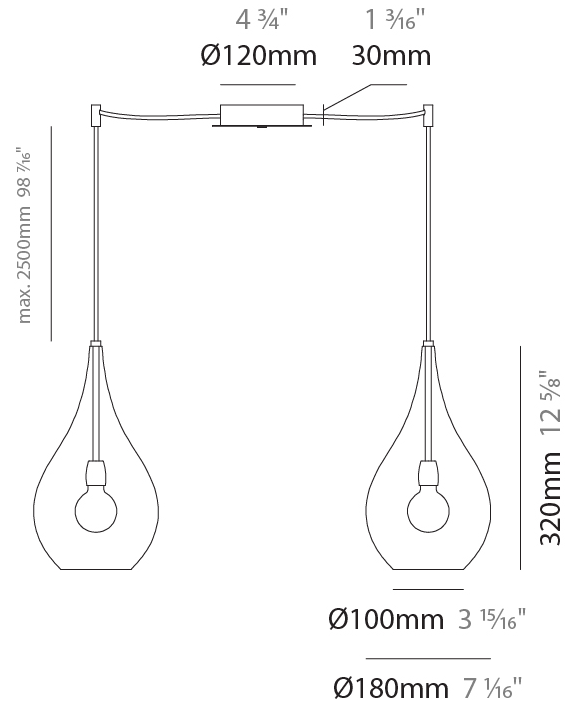

LACRIMA 2 LIGHT SWAG SUSPENSION

D141061-

base number   Finish
Options

1. To build a product code in our configurator select the specify button on the base model # product page
2. To build a manual product code on this datasheet choose from the options listed below in blue font and add the suffix to the base model #

GENERAL

Series: Lacrima
Subseries: Lacrima 2 Light Swag
Partner: Cangani & Tucci
Division: Design
Installation: Suspension
Product Type: Clusters
Mounting Location: Ceiling

PHYSICAL

Shape: Abstract
Diameter (mm): 180
Diameter (in): 7 1/8
Height (mm): 320
Height (in): 12 5/8
Max. Overall Height (mm): 1820
Max. Overall Height (in): 71 5/8
Weight (kg): 1.54
Weight (lbs): 3.39
[Fixture Finish: AMB / GRN / PNK / RUB / SKB / SMK / TOB / TRA](#)
Holder Finish: CHR
Fixture Material: Glass / Metal
Primary Material: Glass - Borosilicate
Cable Details: 1500mm Cable

ELECTRICAL

Number of Lamps: 2
Lamp Type: LED Retrofit
Bulb Included: Bulb Not Included
Total Output Wattage (W): 8
Max. Wattage Per Lamp (W): 4
Lamp Base: E12
Input Voltage (V): 120

LED

OPTICAL

RATINGS AND CERTIFICATIONS

Certified By: Certified for North American Standards
IP rating: IP20