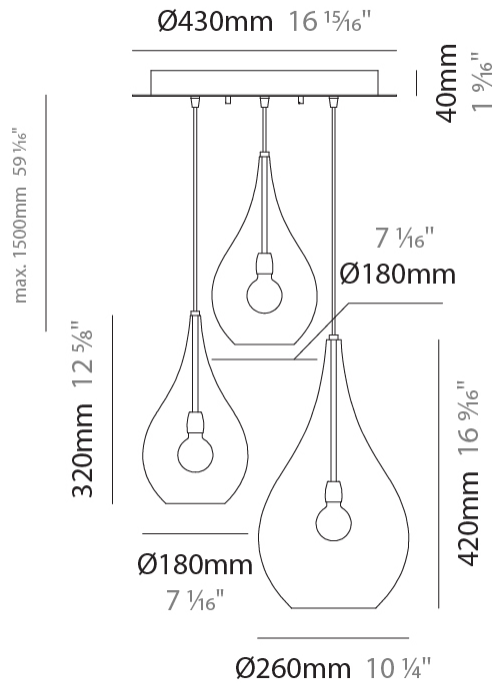

PROJECT	
TYPE	
SPECIFIER	
QUANTITY	
DATE	

LACRIMA 3 LIGHT CLUSTER SUSPENSION

D141063-

base number Finish
Options

1. To build a product code in our configurator select the specify button on the base model # product page
2. To build a manual product code on this datasheet choose from the options listed below in blue font and add the suffix to the base model #

GENERAL

Series: Lacrima
Subseries: Lacrima 3 Light Cluster
Partner: Cangini & Tucci
Division: Design
Installation: Suspension
Product Type: Clusters
Mounting Location: Ceiling

PHYSICAL

Shape: Abstract
Diameter (mm): 430
Diameter (in): 16 ¹⁵/₁₆
Length (mm): 430
Length (in): 16 ¹⁵/₁₆
Max. Overall Height (mm): 1500
Max. Overall Height (in): 59 ¹/₁₆
Weight (kg): 4.6
Weight (lbs): 10.12
Fixture Finish: [AMB](#) / [GRN](#) / [PNK](#) / [RUB](#) / [SKB](#) / [SMK](#) / [TOB](#) / [TRA](#)
Holder Finish: PSS
Fixture Material: Glass / Metal
Primary Material: Glass - Borosilicate
Cable Details: 1500mm Cable

ELECTRICAL

Number of Lamps: 3
Lamp Type: LED Retrofit
Bulb Included: Bulb Not Included
Total Output Wattage (W): 16
Max. Wattage Per Lamp (W): 8 + 8
Lamp Base: E26 + E12
Input Voltage (V): 120

LED

OPTICAL

RATINGS AND CERTIFICATIONS

Certified By: Certified for North American Standards
IP rating: IP20