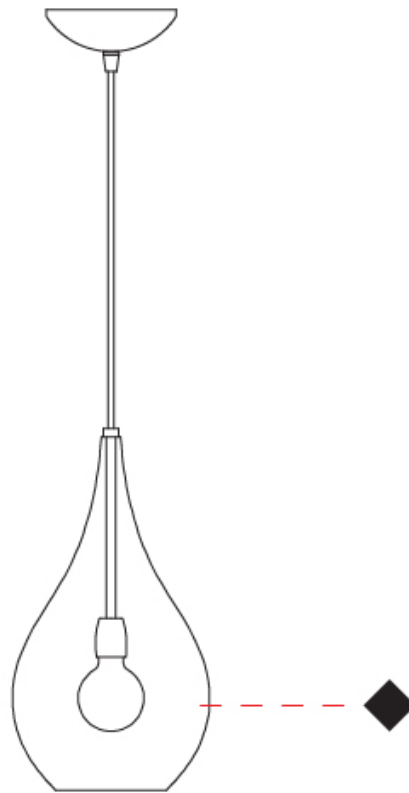

GENERAL

Series: Lacrima
Subseries: Lacrima Monopoint
Partner: Cangini & Tucci
Division: Design
Installation: Suspension
Product Type: Pendant
Mounting Location: Ceiling

PHYSICAL

Shape: Abstract
Diameter (mm): 180
Diameter (in): 7 1/8
Height (mm): 320
Height (in): 12 5/8
Max. Overall Height (mm): 1820
Max. Overall Height (in): 71 5/8
Weight (kg): 0.82
Weight (lbs): 1.81
Fixture Finish: AMB / GRN / PNK / RUB / SKB / SMK / TOB / TRA
Holder Finish: CHR
Fixture Material: Glass / Metal
Primary Material: Glass - Borosilicate
Cable Details: 1500mm Cable

D

PROJECT	
TYPE	
SPECIFIER	
QUANTITY	
DATE	

LACRIMA 2 LIGHT SWAG SUSPENSION

D141061-

base number Finish
Options

- To build a product code in our configurator select the specify button on the base model # product page
- To build a manual product code on this datasheet choose from the options listed below in blue font and add the suffix to the base model #

GENERAL

Series: Lacrima
 Subseries: Lacrima 2 Light Swag
 Partner: Cangiini & Tucci
 Division: Design
 Installation: Suspension
 Product Type: Clusters
 Mounting Location: Ceiling

PHYSICAL

Shape: Abstract
 Diameter (mm): 180
 Diameter (in): 7 1/16
 Height (mm): 320
 Height (in): 12 5/8
 Max. Overall Height (mm): 1820
 Max. Overall Height (in): 71 5/8
 Weight (kg): 1.54
 Weight (lbs): 3.39
 Fixture Finish: [AMB / GRN / PNK / RUB / SKB / SMK / TOB / TRA](#)
 Holder Finish: CHR
 Fixture Material: Glass / Metal
 Primary Material: Glass - Borosilicate
 Cable Details: 1500mm Cable