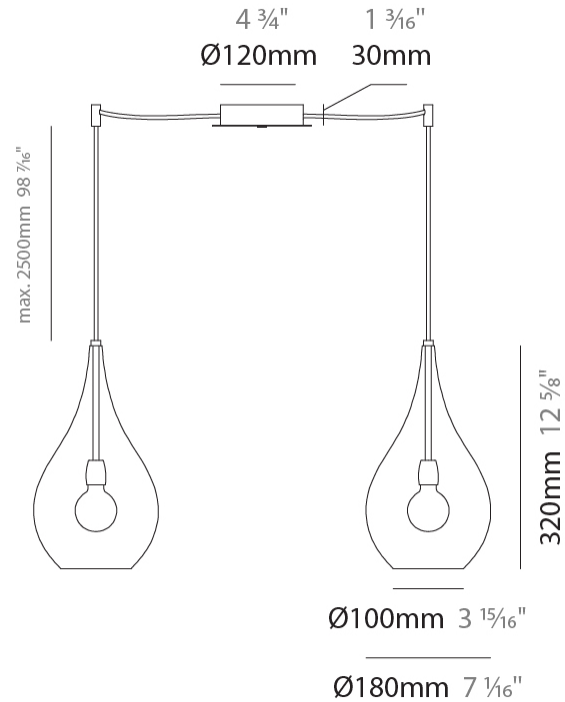

PROJECT	
TYPE	
SPECIFIER	
QUANTITY	
DATE	

LACRIMA 2 LIGHT SWAG SUSPENSION

D141061-

base number   Finish
Options

1. To build a product code in our configurator select the specify button on the base model # product page
2. To build a manual product code on this datasheet choose from the options listed below in blue font and add the suffix to the base model #

GENERAL

Series: Lacrima
Subseries: Lacrima 2 Light Swag
Partner: Cangiini & Tucci
Division: Design
Installation: Suspension
Product Type: Clusters
Mounting Location: Ceiling

PHYSICAL

Shape: Abstract
Diameter (mm): 180
Diameter (in): 7 1/16
Height (mm): 320
Height (in): 12 5/8
Max. Overall Height (mm): 1820
Max. Overall Height (in): 71 5/8
Weight (kg): 1.54
Weight (lbs): 3.39
Fixture Finish: [AMB / GRN / PNK / RUB / SKB / SMK / TOB / TRA](#)
Holder Finish: CHR
Fixture Material: Glass / Metal
Primary Material: Glass - Borosilicate
Cable Details: 1500mm Cable

ELECTRICAL

Number of Lamps: 2
Lamp Type: LED Retrofit
Bulb Included: Bulb Not Included
Total Output Wattage (W): 8
Max. Wattage Per Lamp (W): 4
Lamp Base: E12
Input Voltage (V): 120

LED

OPTICAL

RATINGS AND CERTIFICATIONS

Certified By: Certified for North American Standards
IP rating: IP20