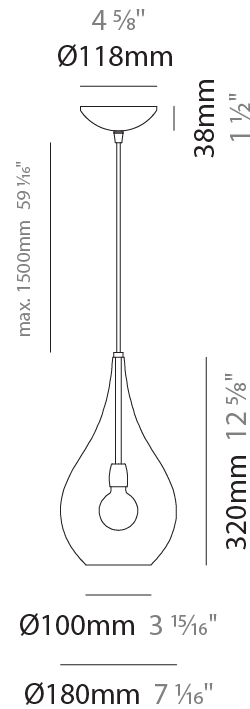

LACRIMA MONOPOINT SUSPENSION

D141054-

base number   Finish
Options

1. To build a product code in our configurator select the specify button on the base model # product page
2. To build a manual product code on this datasheet choose from the options listed below in blue font and add the suffix to the base model #

GENERAL

Series: Lacrima
Subseries: Lacrima Monopoint
Partner: Cangini & Tucci
Division: Design
Installation: Suspension
Product Type: Pendant
Mounting Location: Ceiling

PHYSICAL

Shape: Abstract
Diameter (mm): 180
Diameter (in): 7 1/8
Height (mm): 320
Height (in): 12 5/8
Max. Overall Height (mm): 1820
Max. Overall Height (in): 71 5/8
Weight (kg): 0.82
Weight (lbs): 1.81
Fixture Finish: AMB / GRN / PNK / RUB / SKB / SMK / TOB / TRA
Holder Finish: CHR
Fixture Material: Glass / Metal
Primary Material: Glass - Borosilicate
Cable Details: 1500mm Cable

ELECTRICAL

Number of Lamps: 1
Lamp Type: LED Retrofit
Bulb Included: Bulb Not Included
Max. Wattage Per Lamp (W): 4
Lamp Base: E12
Input Voltage (V): 120

LED

OPTICAL

RATINGS AND CERTIFICATIONS

Certified By: Certified for North American Standards
IP rating: IP20

PROJECT
TYPE
SPECIFIER
QUANTITY
DATE