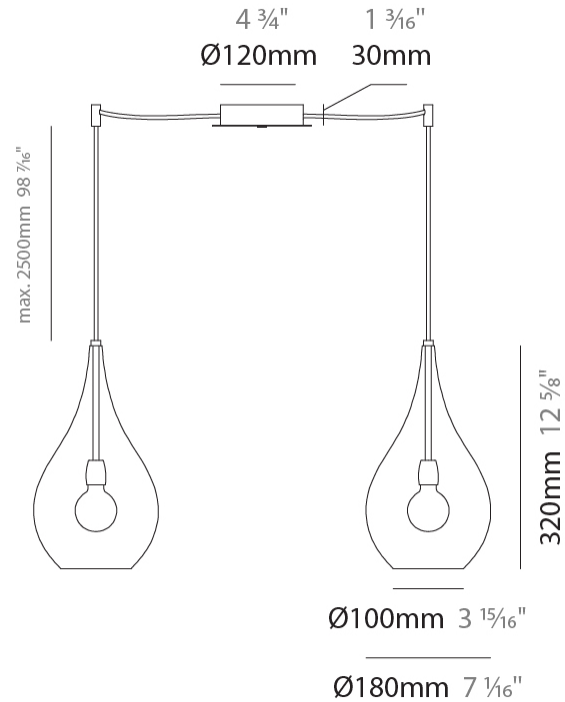

PROJECT	_____
TYPE	_____
SPECIFIER	_____
QUANTITY	_____
DATE	_____

LACRIMA 2 LIGHT SWAG SUSPENSION

D141061-

base number   Finish
Options

1. To build a product code in our configurator select the specify button on the base model # product page
2. To build a manual product code on this datasheet choose from the options listed below in blue font and add the suffix to the base model #

GENERAL

Series: Lacrima
Subseries: Lacrima 2 Light Swag
Partner: Cangini & Tucci
Division: Design
Installation: Suspension
Product Type: Clusters
Mounting Location: Ceiling

PHYSICAL

Shape: Abstract
Diameter (mm): 180
Diameter (in): 7 1/8
Height (mm): 320
Height (in): 12 5/8
Max. Overall Height (mm): 1820
Max. Overall Height (in): 71 5/8
Weight (kg): 1.54
Weight (lbs): 3.39
[Fixture Finish: AMB / GRN / PNK / RUB / SKB / SMK / TOB / TRA](#)
Holder Finish: CHR
Fixture Material: Glass / Metal
Primary Material: Glass - Borosilicate
Cable Details: 1500mm Cable

ELECTRICAL

Number of Lamps: 2
Lamp Type: LED Retrofit
Bulb Included: Bulb Not Included
Total Output Wattage (W): 8
Max. Wattage Per Lamp (W): 4
Lamp Base: E12
Input Voltage (V): 120

LED

OPTICAL

RATINGS AND CERTIFICATIONS

Certified By: Certified for North American Standards
IP rating: IP20