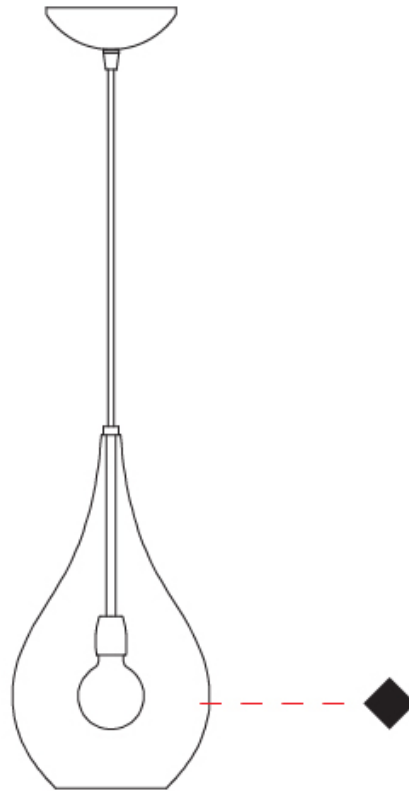

LACRIMA MONOPOINT SUSPENSION

D141054-

PROJECT

TYPE

SPECIFIER

QUANTITY

DATE

D