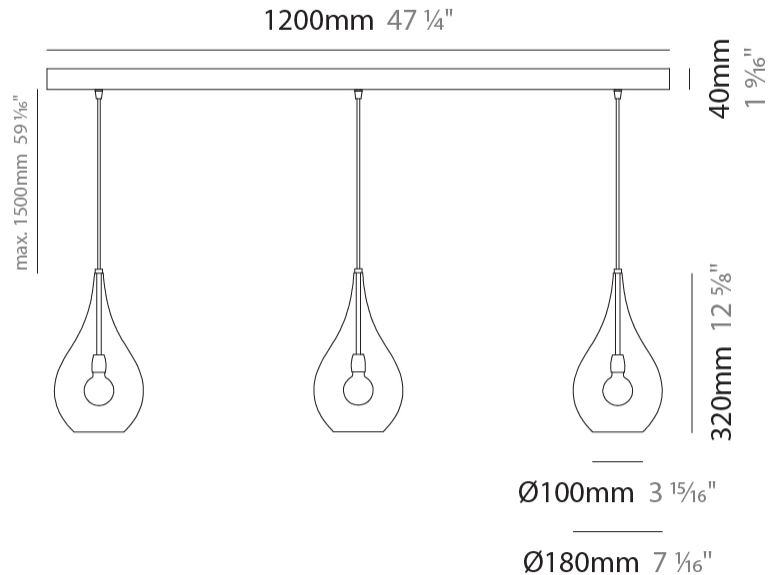

PROJECT	
TYPE	
SPECIFIER	
QUANTITY	
DATE	

LACRIMA 3 LIGHT LINEAR SUSPENSION

D141062-

base number Finish
Options

1. To build a product code in our configurator select the specify button on the base model # product page
2. To build a manual product code on this datasheet choose from the options listed below in blue font and add the suffix to the base model #

GENERAL

Series: Lacrima
Subseries: Lacrima 3 Light Linear
Partner: Cangini & Tucci
Division: Design
Installation: Suspension
Product Type: Clusters
Mounting Location: Ceiling

PHYSICAL

Shape: Abstract
Diameter (mm): 1200
Diameter (in): 47 1/4
Length (mm): 1200
Length (in): 47 1/4
Height (mm): 320
Height (in): 12 5/8
Max. Overall Height (mm): 1820
Max. Overall Height (in): 71 5/8
Weight (kg): 3.4
Weight (lbs): 7.48
Fixture Finish: [AMB](#) / [GRN](#) / [PNK](#) / [RUB](#) / [SKB](#) / [SMK](#) / [TOB](#) / [TRA](#)
Holder Finish: PSS
Fixture Material: Glass / Metal
Primary Material: Glass - Borosilicate
Cable Details: 1500mm Cable

ELECTRICAL

Number of Lamps: 3
Lamp Type: LED Retrofit
Bulb Included: Bulb Not Included
Total Output Wattage (W): 12
Max. Wattage Per Lamp (W): 4
Lamp Base: E12
Input Voltage (V): 120

LED

OPTICAL

RATINGS AND CERTIFICATIONS

Certified By: Certified for North American Standards
IP rating: IP20