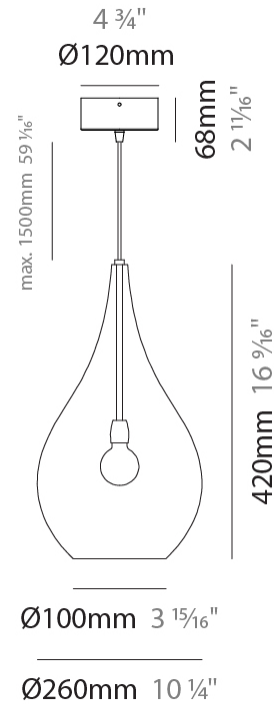

PROJECT	
TYPE	
SPECIFIER	
QUANTITY	
DATE	

LACRIMA MONOPOINT SUSPENSION

D141055-

base number   Finish
Options

1. To build a product code in our configurator select the specify button on the base model # product page
2. To build a manual product code on this datasheet choose from the options listed below in blue font and add the suffix to the base model #

GENERAL

Series: Lacrima
Subseries: Lacrima Monopoint
Brand: Cangini & Tucci
Division: Design
Mounting Type: Suspension
Mounting Location: Ceiling

PHYSICAL

Shape: Abstract
Diameter (mm): 260
Diameter (in): 10 1/4
Height (mm): 420
Height (in): 16 9/16
Max. Overall Height (mm): 1920
Max. Overall Height (in): 75 9/16
Light Distribution: Omnidirectional
Weight (kg): 1.085
Weight (lbs): 2.39
Fixture Finish: [AMB](#) / [GRN](#) / [PNK](#) / [RUB](#) / [SKB](#) / [SMK](#) / [TOB](#) / [TRA](#)
Holder Finish: CHR
Fixture Material: Glass / Metal
Cable Details: 1500mm Cable

ELECTRICAL

Number of Lamps: 1
Lamp Type: LED Retrofit
Bulb Included: Bulb Not Included
Max. Wattage Per Lamp (W): 8
Lamp Base: E26
Input Voltage (V): 120
Upon Request: 277Vac / GU24

LED

OPTICAL

RATINGS AND CERTIFICATIONS

Certified By: Certified for North American Standards
IP rating: IP20