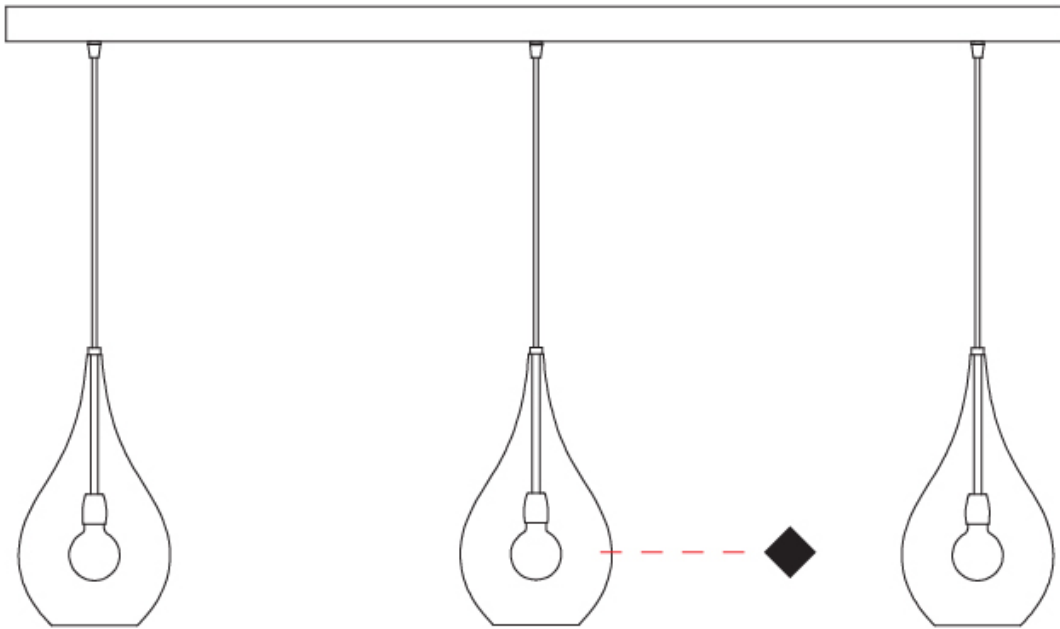

LACRIMA 3 LIGHT LINEAR SUSPENSION

D141062-

PROJECT

TYPE

SPECIFIER

QUANTITY

DATE