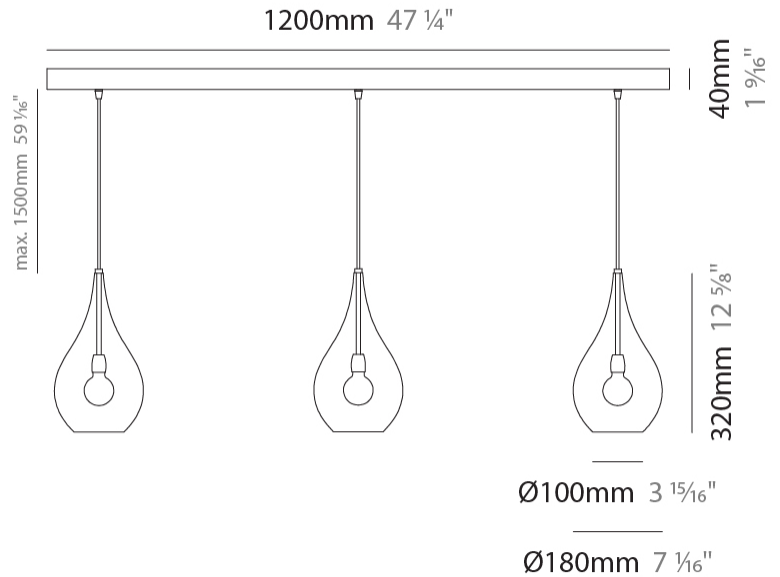

PROJECT	_____
TYPE	_____
SPECIFIER	_____
QUANTITY	_____
DATE	_____

LACRIMA 3 LIGHT LINEAR SUSPENSION

D141062-

base number   Finish
Options

1. To build a product code in our configurator select the specify button on the base model # product page
2. To build a manual product code on this datasheet choose from the options listed below in blue font and add the suffix to the base model #

GENERAL

Series: Lacrima
Subseries: Lacrima 3 Light Linear
Brand: Cangini & Tucci
Division: Design
Mounting Type: Suspension
Mounting Location: Ceiling

PHYSICAL

Shape: Abstract
Diameter (mm): 1200
Diameter (in): 47 1/4
Length (mm): 1200
Length (in): 47 1/4
Height (mm): 320
Height (in): 12 5/8
Max. Overall Height (mm): 1820
Max. Overall Height (in): 71 5/8
Light Distribution: Omnidirectional
Weight (kg): 3.4
Weight (lbs): 7.48
Fixture Finish: [AMB](#) / [GRN](#) / [PNK](#) / [RUB](#) / [SKB](#) / [SMK](#) / [TOB](#) / [TRA](#)
Holder Finish: PSS
Fixture Material: Glass / Metal
Cable Details: 1500mm Cable

ELECTRICAL

Number of Lamps: 3
Lamp Type: LED Retrofit
Bulb Included: Bulb Not Included
Total Output Wattage (W): 12
Max. Wattage Per Lamp (W): 4
Lamp Base: E12
Input Voltage (V): 120

LED

OPTICAL

RATINGS AND CERTIFICATIONS

Certified By: Certified for North American Standards
IP rating: IP20