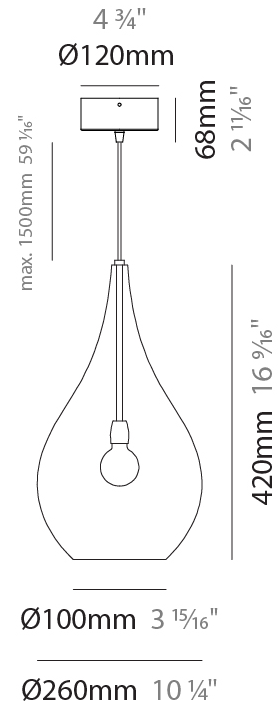

LACRIMA MONOPOINT SUSPENSION

D141055-

base number   Finish
Options

1. To build a product code in our configurator select the specify button on the base model # product page
2. To build a manual product code on this datasheet choose from the options listed below in blue font and add the suffix to the base model #

GENERAL

Series: Lacrima
Subseries: Lacrima Monopoint
Brand: Cangini & Tucci
Division: Design
Mounting Type: Suspension
Mounting Location: Ceiling

PHYSICAL

Shape: Abstract
Diameter (mm): 260
Diameter (in): 10 1/4
Height (mm): 420
Height (in): 16 9/16
Max. Overall Height (mm): 1920
Max. Overall Height (in): 75 9/16
Light Distribution: Omnidirectional
Weight (kg): 1.085
Weight (lbs): 2.39
Fixture Finish: AMB / GRN / PNK / RUB / SKB / SMK / TOB / TRA
Holder Finish: CHR
Fixture Material: Glass / Metal
Cable Details: 1500mm Cable

ELECTRICAL

Number of Lamps: 1
Lamp Type: LED Retrofit
Bulb Included: Bulb Not Included
Max. Wattage Per Lamp (W): 8
Lamp Base: E26
Input Voltage (V): 120
Upon Request: 277Vac / GU24

LED

OPTICAL

RATINGS AND CERTIFICATIONS

Certified By: Certified for North American Standards
IP rating: IP20