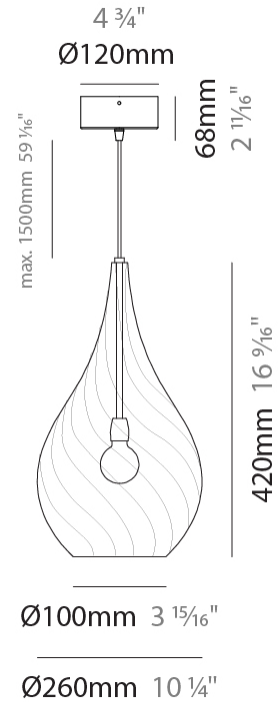

LACRIMA MONOPOINT SUSPENSION

D141066-

base number   Finish
Options

1. To build a product code in our configurator select the specify button on the base model # product page
2. To build a manual product code on this datasheet choose from the options listed below in blue font and add the suffix to the base model #

GENERAL

Series: Lacrima
Subseries: Lacrima Monopoint
Brand: Cangini & Tucci
Division: Design
Mounting Type: Suspension
Mounting Location: Ceiling

PHYSICAL

Shape: Abstract
Diameter (mm): 260
Diameter (in): 10 1/4
Height (mm): 420
Height (in): 16 9/16
Max. Overall Height (mm): 1920
Max. Overall Height (in): 75 9/16
Light Distribution: Omnidirectional
Weight (kg): 1.085
Weight (lbs): 2.39
Fixture Finish: AMB / GRN / PNK / RUB / SKB / SMK / TOB / TRA
Holder Finish: CHR
Fixture Material: Glass / Metal
Cable Details: 1500mm Cable

ELECTRICAL

Number of Lamps: 1
Lamp Type: LED Retrofit
Bulb Included: Bulb Not Included
Max. Wattage Per Lamp (W): 8
Lamp Base: E26
Input Voltage (V): 120
Upon Request: 277Vac / GU24

LED

OPTICAL

RATINGS AND CERTIFICATIONS

Certified By: Certified for North American Standards
IP rating: IP20

PROJECT	_____
TYPE	_____
SPECIFIER	_____
QUANTITY	_____
DATE	_____