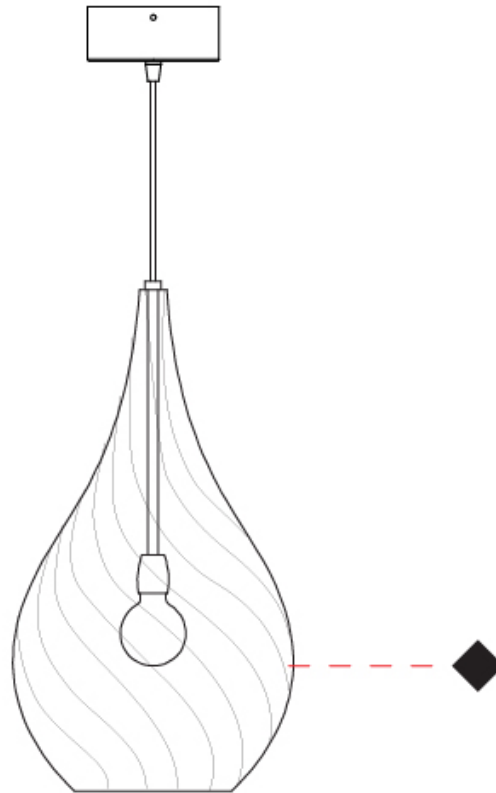

#### PHYSICAL

Shape: Abstract  
Diameter (mm): 260  
Diameter (in): 10 1/4  
Height (mm): 420  
Height (in): 16 9/16  
Max. Overall Height (mm): 1920  
Max. Overall Height (in): 75 9/16  
Light Distribution: Omnidirectional  
Weight (kg): 1.085  
Weight (lbs): 2.39  
Fixture Finish: AMB / GRN / PNK / RUB / SKB / SMK / TOB / TRA  
Holder Finish: CHR  
Fixture Material: Glass / Metal  
Cable Details: 1500mm Cable

#### OPTICAL

## LACRIMA MONOPOINT SUSPENSION

D141066-

PROJECT

TYPE

SPECIFIER

QUANTITY

DATE

D