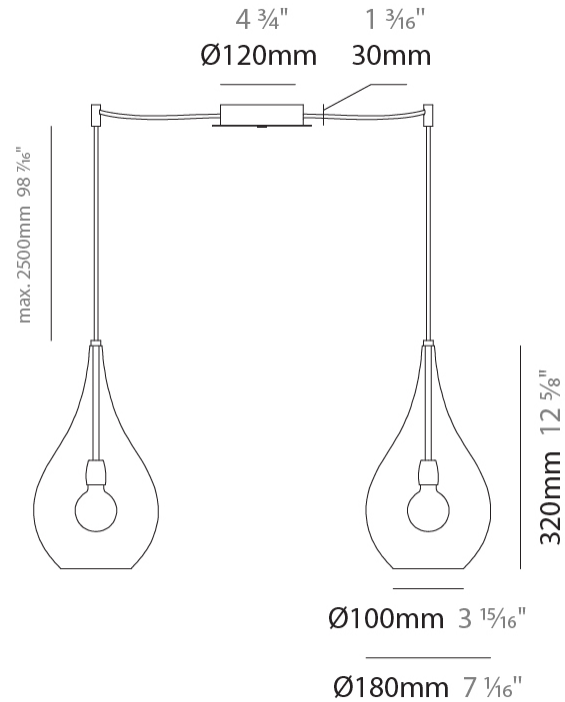

PROJECT	
TYPE	
SPECIFIER	
QUANTITY	
DATE	

LACRIMA 2 LIGHT SWAG SUSPENSION

D141061-

base number Finish
Options

1. To build a product code in our configurator select the specify button on the base model # product page
2. To build a manual product code on this datasheet choose from the options listed below in blue font and add the suffix to the base model #

GENERAL

Series: Lacrima
Subseries: Lacrima 2 Light Swag
Brand: Cangini & Tucci
Division: Design
Mounting Type: Suspension
Mounting Location: Ceiling

PHYSICAL

Shape: Abstract
Diameter (mm): 180
Diameter (in): 7 1/16
Height (mm): 320
Height (in): 12 5/8
Max. Overall Height (mm): 1820
Max. Overall Height (in): 71 5/8
Light Distribution: Omnidirectional
Weight (kg): 1.54
Weight (lbs): 3.39
Fixture Finish: [AMB / GRN / PNK / RUB / SKB / SMK / TOB / TRA](#)
Holder Finish: CHR
Fixture Material: Glass / Metal
Cable Details: 1500mm Cable

ELECTRICAL

Number of Lamps: 2
Lamp Type: LED Retrofit
Bulb Included: Bulb Not Included
Total Output Wattage (W): 8
Max. Wattage Per Lamp (W): 4
Lamp Base: E12
Input Voltage (V): 120

LED

OPTICAL

RATINGS AND CERTIFICATIONS

Certified By: Certified for North American Standards
IP rating: IP20