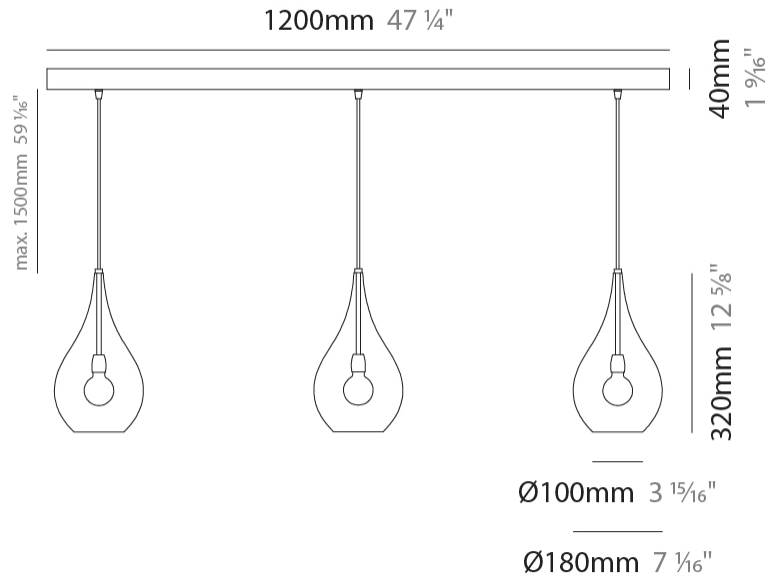

PROJECT	
TYPE	
SPECIFIER	
QUANTITY	
DATE	

LACRIMA 3 LIGHT LINEAR SUSPENSION

D141062-

base number   Finish
Options

1. To build a product code in our configurator select the specify button on the base model # product page
2. To build a manual product code on this datasheet choose from the options listed below in blue font and add the suffix to the base model #

GENERAL

Series: Lacrima
Subseries: Lacrima 3 Light Linear
Brand: Cangini & Tucci
Division: Design
Mounting Type: Suspension
Mounting Location: Ceiling

PHYSICAL

Shape: Abstract
Diameter (mm): 1200
Diameter (in): 47 1/4
Length (mm): 1200
Length (in): 47 1/4
Height (mm): 320
Height (in): 12 5/8
Max. Overall Height (mm): 1820
Max. Overall Height (in): 71 5/8
Light Distribution: Omnidirectional
Weight (kg): 3.4
Weight (lbs): 7.48
Fixture Finish: [AMB](#) / [GRN](#) / [PNK](#) / [RUB](#) / [SKB](#) / [SMK](#) / [TOB](#) / [TRA](#)
Holder Finish: PSS
Fixture Material: Glass / Metal
Cable Details: 1500mm Cable

ELECTRICAL

Number of Lamps: 3
Lamp Type: LED Retrofit
Bulb Included: Bulb Not Included
Total Output Wattage (W): 12
Max. Wattage Per Lamp (W): 4
Lamp Base: E12
Input Voltage (V): 120

LED

OPTICAL

RATINGS AND CERTIFICATIONS

Certified By: Certified for North American Standards
IP rating: IP20