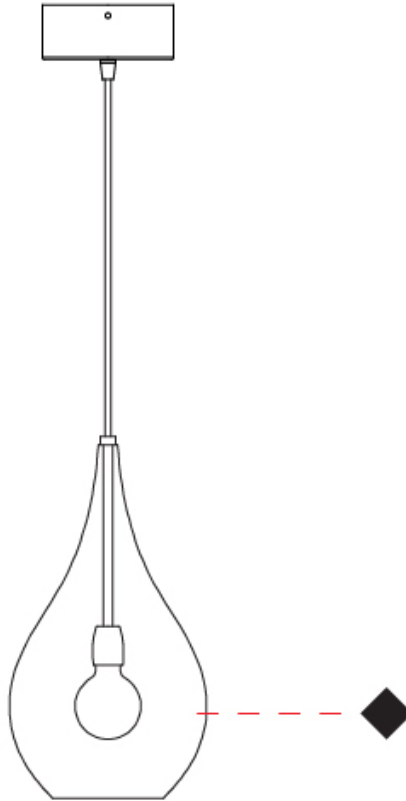

LACRIMA MONOPOINT SUSPENSION

D141054-

PROJECT

TYPE

SPECIFIER

QUANTITY

DATE

D