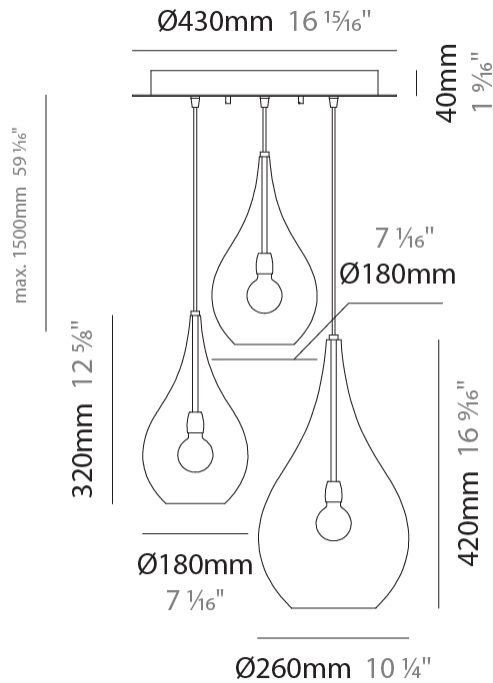

PROJECT	
TYPE	
SPECIFIER	
QUANTITY	
DATE	

LACRIMA 3 LIGHT CLUSTER SUSPENSION

D141063-

base number Finish
Options

1. To build a product code in our configurator select the specify button on the base model # product page
2. To build a manual product code on this datasheet choose from the options listed below in blue font and add the suffix to the base model #

GENERAL

Series: Lacrima
Subseries: Lacrima 3 Light Cluster
Brand: Cangini & Tucci
Division: Design
Mounting Type: Suspension
Mounting Location: Ceiling

PHYSICAL

Shape: Abstract
Diameter (mm): 430
Diameter (in): 16 ¹⁵/₁₆"
Length (mm): 430
Length (in): 16 ¹⁵/₁₆"
Max. Overall Height (mm): 1500
Max. Overall Height (in): 59 ¹/₁₆"
Light Distribution: Omnidirectional
Weight (kg): 4.6
Weight (lbs): 10.12
Fixture Finish: [AMB](#) / [GRN](#) / [PNK](#) / [RUB](#) / [SKB](#) / [SMK](#) / [TOB](#) / [TRA](#)
Holder Finish: PSS
Fixture Material: Glass / Metal
Cable Details: 1500mm Cable

ELECTRICAL

Number of Lamps: 3
Lamp Type: LED Retrofit
Bulb Included: Bulb Not Included
Total Output Wattage (W): 16
Max. Wattage Per Lamp (W): 8 + 8
Lamp Base: E26 + E12
Input Voltage (V): 120

LED

OPTICAL

RATINGS AND CERTIFICATIONS

Certified By: Certified for North American Standards
IP rating: IP20