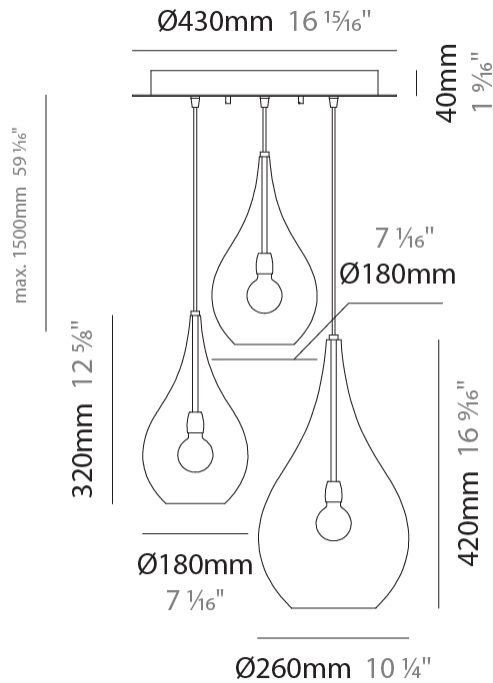

PROJECT	
TYPE	
SPECIFIER	
QUANTITY	
DATE	

LACRIMA 3 LIGHT CLUSTER SUSPENSION

D141063-

base number   Finish
Options

1. To build a product code in our configurator select the specify button on the base model # product page
2. To build a manual product code on this datasheet choose from the options listed below in blue font and add the suffix to the base model #

GENERAL

Series: Lacrima
Subseries: Lacrima 3 Light Cluster
Brand: Cangini & Tucci
Division: Design
Mounting Type: Suspension
Mounting Location: Ceiling

PHYSICAL

Shape: Abstract
Diameter (mm): 430
Diameter (in): 16 ¹⁵/₁₆"
Length (mm): 430
Length (in): 16 ¹⁵/₁₆"
Max. Overall Height (mm): 1500
Max. Overall Height (in): 59 ¹/₁₆"
Light Distribution: Omnidirectional
Weight (kg): 4.6
Weight (lbs): 10.12
[Fixture Finish: AMB / GRN / PNK / RUB / SKB / SMK / TOB / TRA](#)
Holder Finish: PSS
Fixture Material: Glass / Metal
Cable Details: 1500mm Cable

ELECTRICAL

Number of Lamps: 3
Lamp Type: LED Retrofit
Bulb Included: Bulb Not Included
Total Output Wattage (W): 16
Max. Wattage Per Lamp (W): 8 + 8
Lamp Base: E26 + E12
Input Voltage (V): 120

LED

OPTICAL

RATINGS AND CERTIFICATIONS

Certified By: Certified for North American Standards
IP rating: IP20