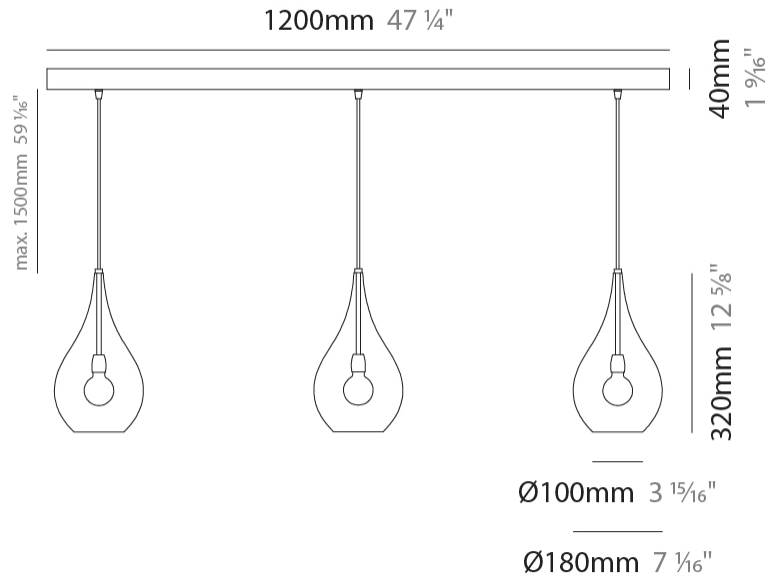

PROJECT	_____
TYPE	_____
SPECIFIER	_____
QUANTITY	_____
DATE	_____

LACRIMA 3 LIGHT LINEAR SUSPENSION

D141062-

base number   Finish
Options

1. To build a product code in our configurator select the specify button on the base model # product page
2. To build a manual product code on this datasheet choose from the options listed below in blue font and add the suffix to the base model #

GENERAL

Series: Lacrima
Subseries: Lacrima 3 Light Linear
Brand: Cangini & Tucci
Division: Design
Mounting Type: Suspension
Mounting Location: Ceiling

PHYSICAL

Shape: Abstract
Diameter (mm): 1200
Diameter (in): 47 1/4
Length (mm): 1200
Length (in): 47 1/4
Height (mm): 320
Height (in): 12 5/8
Max. Overall Height (mm): 1820
Max. Overall Height (in): 71 5/8
Light Distribution: Omnidirectional
Weight (kg): 3.4
Weight (lbs): 7.48
Fixture Finish: [AMB](#) / [GRN](#) / [PNK](#) / [RUB](#) / [SKB](#) / [SMK](#) / [TOB](#) / [TRA](#)
Holder Finish: PSS
Fixture Material: Glass / Metal
Cable Details: 1500mm Cable

ELECTRICAL

Number of Lamps: 3
Lamp Type: LED Retrofit
Bulb Included: Bulb Not Included
Total Output Wattage (W): 12
Max. Wattage Per Lamp (W): 4
Lamp Base: E12
Input Voltage (V): 120

LED

OPTICAL

RATINGS AND CERTIFICATIONS

Certified By: Certified for North American Standards
IP rating: IP20