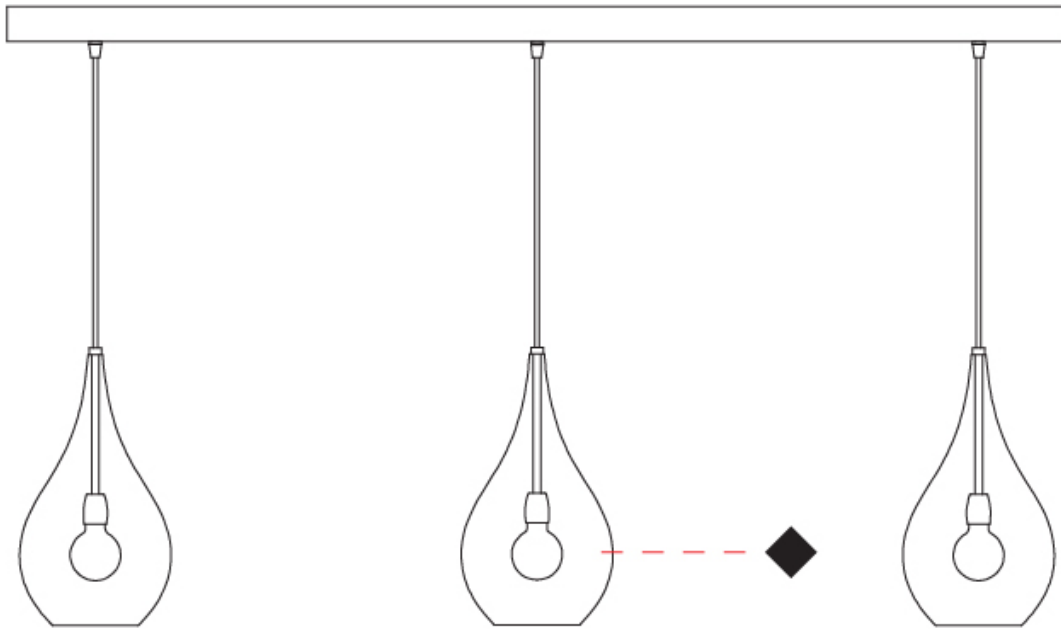

LACRIMA 3 LIGHT LINEAR SUSPENSION

D141062-

PROJECT _____

TYPE _____

SPECIFIER _____

QUANTITY _____

DATE _____

D