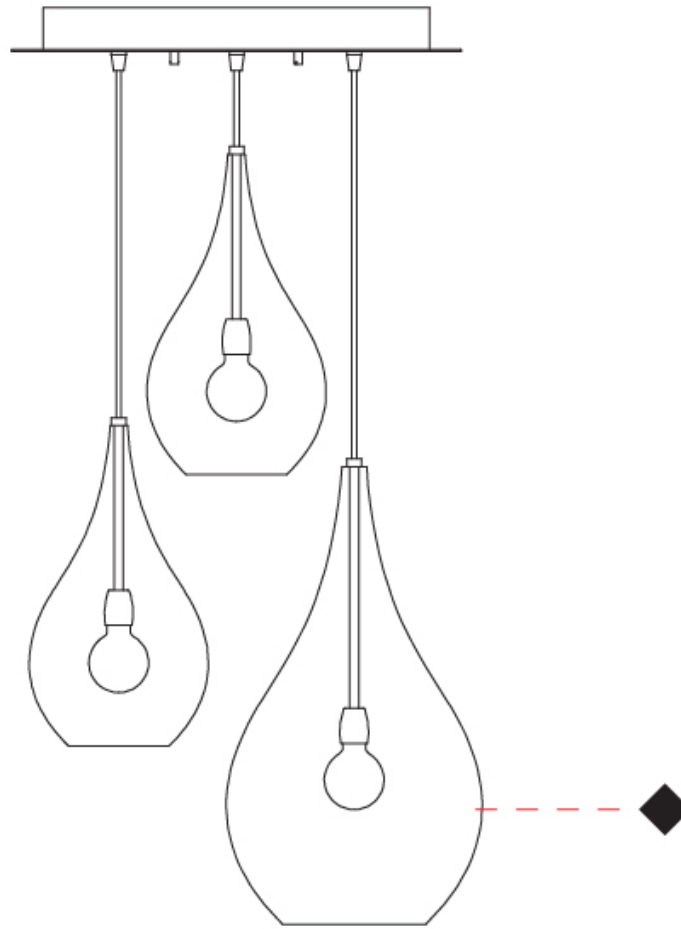

#### PHYSICAL

Shape: Abstract  
Diameter (mm): 430  
Diameter (in): 16 <sup>15</sup>/<sub>16</sub>"  
Length (mm): 430  
Length (in): 16 <sup>15</sup>/<sub>16</sub>"  
Max. Overall Height (mm): 1500  
Max. Overall Height (in): 59 <sup>1</sup>/<sub>16</sub>"  
Light Distribution: Omnidirectional  
Weight (kg): 4.6  
Weight (lbs): 10.12  
[Fixture Finish: AMB / GRN / PNK / RUB / SKB / SMK / TOB / TRA](#)  
Holder Finish: PSS  
Fixture Material: Glass / Metal  
Cable Details: 1500mm Cable

#### OPTICAL

## LACRIMA 3 LIGHT CLUSTER SUSPENSION

D141063-

PROJECT \_\_\_\_\_

TYPE \_\_\_\_\_

SPECIFIER \_\_\_\_\_

QUANTITY \_\_\_\_\_

DATE \_\_\_\_\_

D