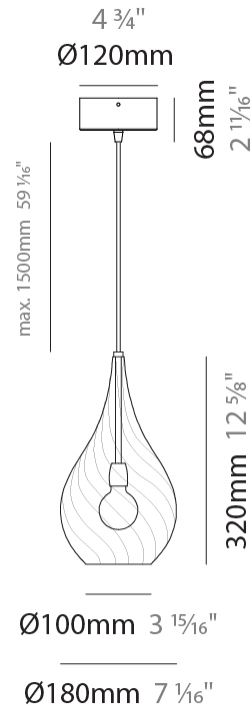

LACRIMA MONOPOINT SUSPENSION

D141065-

base number   Finish
Options

1. To build a product code in our configurator select the specify button on the base model # product page
2. To build a manual product code on this datasheet choose from the options listed below in blue font and add the suffix to the base model #

GENERAL

Series: Lacrima
Subseries: Lacrima Monopoint
Brand: Cangini & Tucci
Division: Design
Mounting Type: Suspension
Mounting Location: Ceiling

PHYSICAL

Shape: Abstract
Diameter (mm): 180
Diameter (in): 7 1/16
Height (mm): 320
Height (in): 12 5/8
Max. Overall Height (mm): 1820
Max. Overall Height (in): 71 5/8
Light Distribution: Omnidirectional
Weight (kg): 0.82
Weight (lbs): 1.81
Fixture Finish: AMB / GRN / PNK / RUB / SKB / SMK / TOB / TRA
Holder Finish: CHR
Fixture Material: Glass / Metal
Cable Details: 1500mm Cable

ELECTRICAL

Number of Lamps: 1
Lamp Type: LED Retrofit
Bulb Included: Bulb Not Included
Max. Wattage Per Lamp (W): 4
Lamp Base: E12
Input Voltage (V): 120

LED

OPTICAL

RATINGS AND CERTIFICATIONS

Certified By: Certified for North American Standards
IP rating: IP20

PROJECT	_____
TYPE	_____
SPECIFIER	_____
QUANTITY	_____
DATE	_____