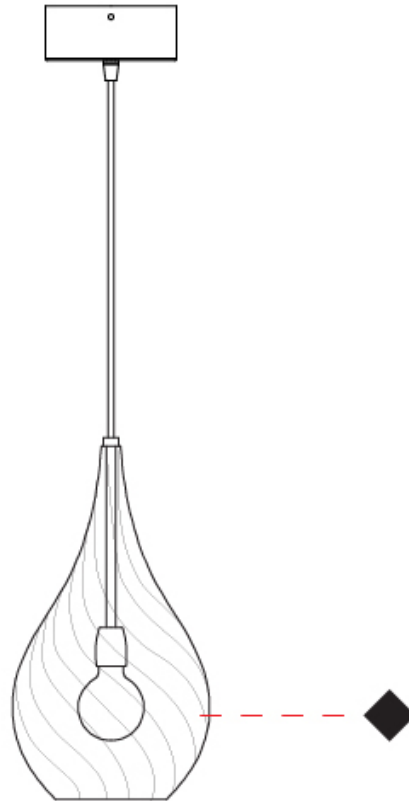

LACRIMA MONOPOINT SUSPENSION

D141065-

PROJECT

TYPE

SPECIFIER

QUANTITY

DATE

D