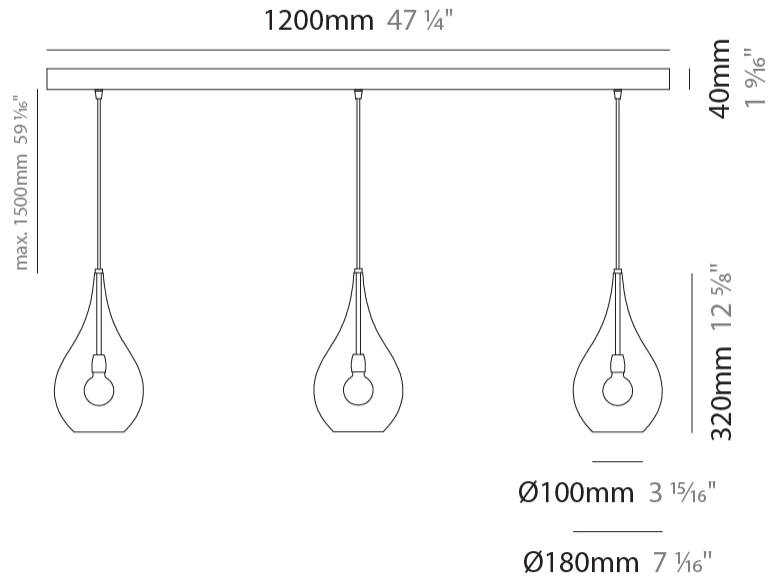

PROJECT	_____
TYPE	_____
SPECIFIER	_____
QUANTITY	_____
DATE	_____

LACRIMA 3 LIGHT LINEAR SUSPENSION

D141062-

base number _____
Finish _____
Options _____

1. To build a product code in our configurator select the specify button on the base model # product page
2. To build a manual product code on this datasheet choose from the options listed below in blue font and add the suffix to the base model #

GENERAL

Series: Lacrima
Subseries: Lacrima 3 Light Linear
Partner: Cangini & Tucci
Division: Design
Installation: Suspension
Product Type: Clusters
Mounting Location: Ceiling

PHYSICAL

Shape: Abstract
Diameter (mm): 1200
Diameter (in): 47 1/4
Length (mm): 1200
Length (in): 47 1/4
Height (mm): 320
Height (in): 12 5/8
Max. Overall Height (mm): 1820
Max. Overall Height (in): 71 5/8
Weight (kg): 3.4
Weight (lbs): 7.48
Fixture Finish: [AMB / GRN / PNK / RUB / SKB / SMK / TOB / TRA](#)
Holder Finish: PSS
Fixture Material: Glass / Metal
Primary Material: Glass - Borosilicate
Cable Details: 1500mm Cable

ELECTRICAL

Number of Lamps: 3
Lamp Type: LED Retrofit
Bulb Included: Bulb Not Included
Total Output Wattage (W): 12
Max. Wattage Per Lamp (W): 4
Lamp Base: E12
Input Voltage (V): 120

LED

OPTICAL

RATINGS AND CERTIFICATIONS

Certified By: Certified for North American Standards
IP rating: IP20