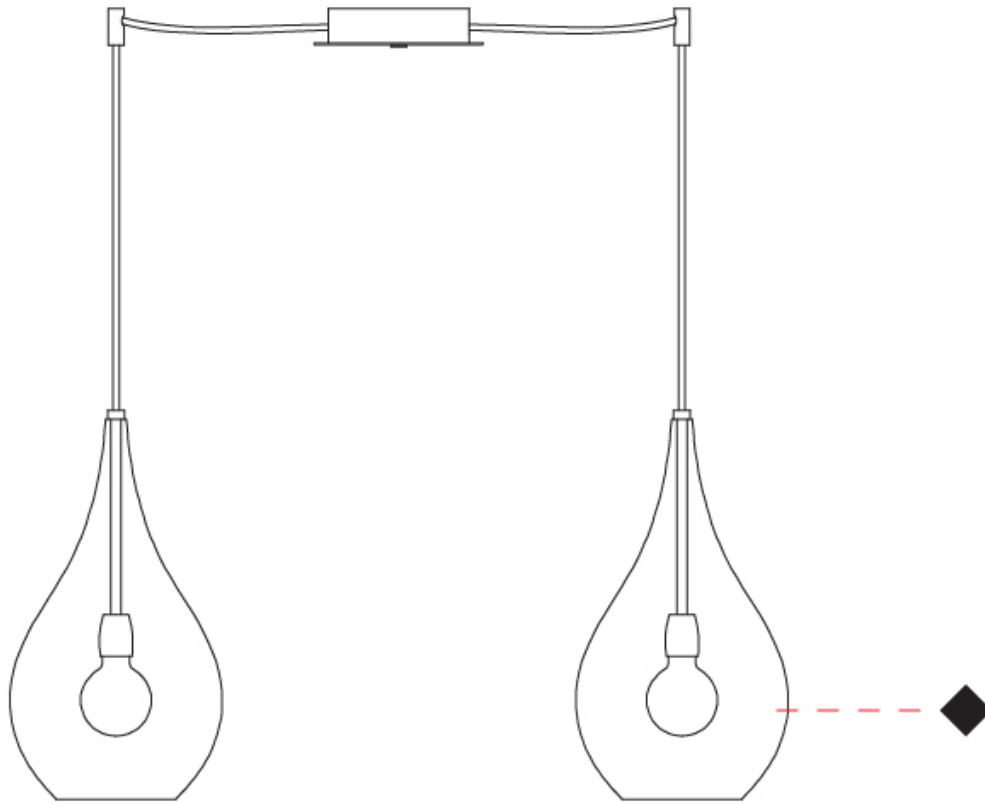

LACRIMA 2 LIGHT SWAG SUSPENSION

D141061-

PROJECT	_____
TYPE	_____
SPECIFIER	_____
QUANTITY	_____
DATE	_____

D