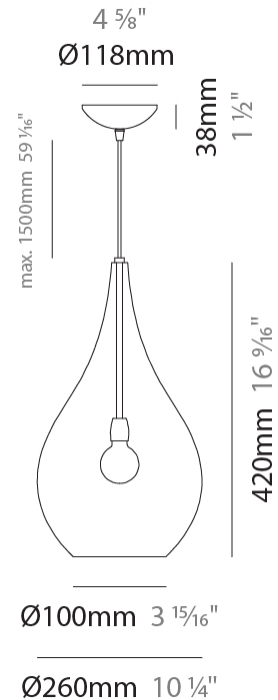

PROJECT
TYPE
SPECIFIER
QUANTITY
DATE

LACRIMA MONOPOINT SUSPENSION

D141055-

base number   Finish
Options

1. To build a product code in our configurator select the specify button on the base model # product page
2. To build a manual product code on this datasheet choose from the options listed below in blue font and add the suffix to the base model #

GENERAL

Series: Lacrima
Subseries: Lacrima Monopoint
Partner: Cangini & Tucci
Division: Design
Installation: Suspension
Product Type: Pendant
Mounting Location: Ceiling

PHYSICAL

Shape: Abstract
Diameter (mm): 260
Diameter (in): 10 3/4
Height (mm): 420
Height (in): 16 9/16
Max. Overall Height (mm): 1920
Max. Overall Height (in): 75 9/16
Weight (kg): 1.085
Weight (lbs): 2.39
Fixture Finish: [AMB / GRN / PNK / RUB / SKB / SMK / TOB / TRA](#)
Holder Finish: CHR
Fixture Material: Glass / Metal
Primary Material: Glass - Borosilicate
Cable Details: 1500mm Cable

ELECTRICAL

Number of Lamps: 1
Lamp Type: LED Retrofit
Bulb Included: Bulb Not Included
Max. Wattage Per Lamp (W): 8
Lamp Base: E26
Input Voltage (V): 120
Upon Request: 277Vac / GU24

LED

OPTICAL

RATINGS AND CERTIFICATIONS

Certified By: Certified for North American Standards
IP rating: IP20