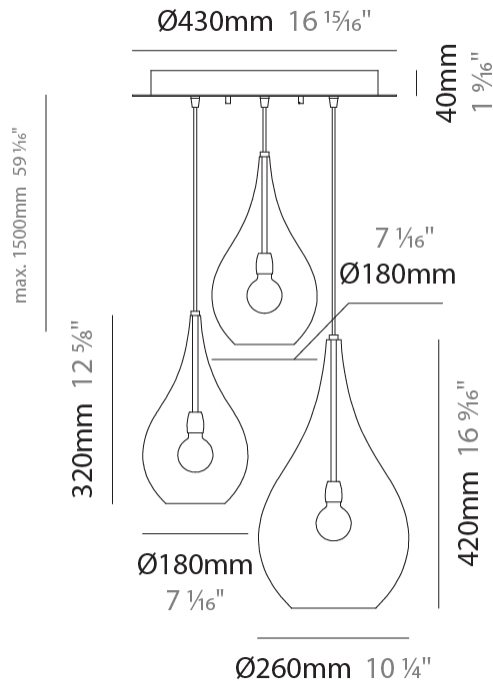

PROJECT	
TYPE	
SPECIFIER	
QUANTITY	
DATE	

LACRIMA 3 LIGHT CLUSTER SUSPENSION

D141063-

base number Finish
Options

1. To build a product code in our configurator select the specify button on the base model # product page
2. To build a manual product code on this datasheet choose from the options listed below in blue font and add the suffix to the base model #

GENERAL

Series: Lacrima
Subseries: Lacrima 3 Light Cluster
Partner: Cangini & Tucci
Division: Design
Installation: Suspension
Product Type: Clusters
Mounting Location: Ceiling

PHYSICAL

Shape: Abstract
Diameter (mm): 430
Diameter (in): 16 ¹⁵/₁₆
Length (mm): 430
Length (in): 16 ¹⁵/₁₆
Max. Overall Height (mm): 1500
Max. Overall Height (in): 59 ¹/₁₆
Weight (kg): 4.6
Weight (lbs): 10.12
[Fixture Finish: AMB / GRN / PNK / RUB / SKB / SMK / TOB / TRA](#)
Holder Finish: PSS
Fixture Material: Glass / Metal
Primary Material: Glass - Borosilicate
Cable Details: 1500mm Cable

ELECTRICAL

Number of Lamps: 3
Lamp Type: LED Retrofit
Bulb Included: Bulb Not Included
Total Output Wattage (W): 16
Max. Wattage Per Lamp (W): 8 + 8
Lamp Base: E26 + E12
Input Voltage (V): 120

LED

OPTICAL

RATINGS AND CERTIFICATIONS

Certified By: Certified for North American Standards
IP rating: IP20