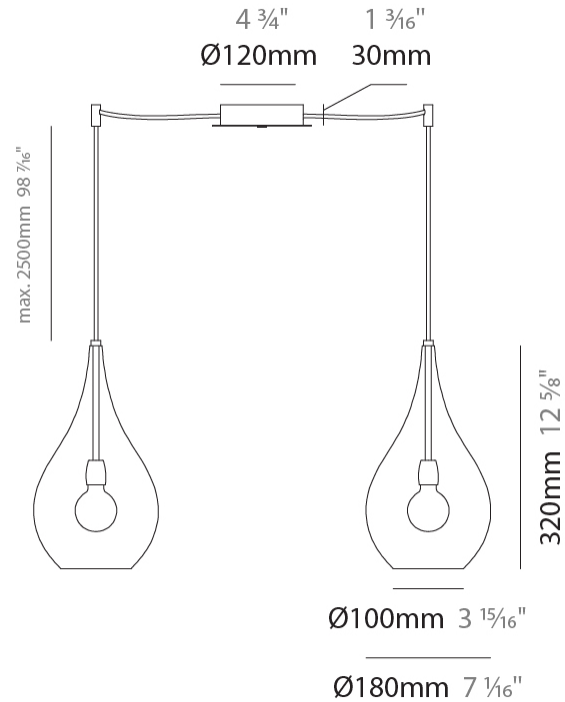

PROJECT	_____
TYPE	_____
SPECIFIER	_____
QUANTITY	_____
DATE	_____

LACRIMA 2 LIGHT SWAG SUSPENSION

D141061-

base number _____
Finish _____
Options _____

1. To build a product code in our configurator select the specify button on the base model # product page
2. To build a manual product code on this datasheet choose from the options listed below in blue font and add the suffix to the base model #

GENERAL

Series: Lacrima
Subseries: Lacrima 2 Light Swag
Partner: Cangini & Tucci
Division: Design
Installation: Suspension
Product Type: Clusters
Mounting Location: Ceiling

PHYSICAL

Shape: Abstract
Diameter (mm): 180
Diameter (in): 7 1/8
Height (mm): 320
Height (in): 12 5/8
Max. Overall Height (mm): 1820
Max. Overall Height (in): 71 5/8
Weight (kg): 1.54
Weight (lbs): 3.39
Fixture Finish: [AMB](#) / [GRN](#) / [PNK](#) / [RUB](#) / [SKB](#) / [SMK](#) / [TOB](#) / [TRA](#)
Holder Finish: CHR
Fixture Material: Glass / Metal
Primary Material: Glass - Borosilicate
Cable Details: 1500mm Cable

ELECTRICAL

Number of Lamps: 2
Lamp Type: LED Retrofit
Bulb Included: Bulb Not Included
Total Output Wattage (W): 8
Max. Wattage Per Lamp (W): 4
Lamp Base: E12
Input Voltage (V): 120

LED

OPTICAL

RATINGS AND CERTIFICATIONS

Certified By: Certified for North American Standards
IP rating: IP20