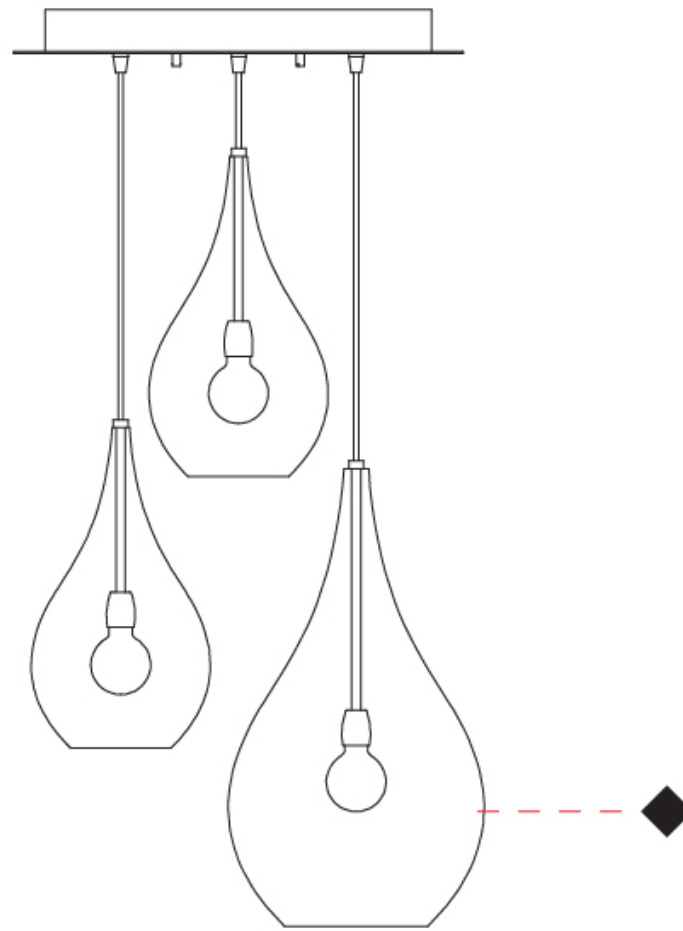

#### OPTICAL

## LACRIMA 3 LIGHT CLUSTER SUSPENSION

D141063-

PROJECT \_\_\_\_\_

TYPE \_\_\_\_\_

SPECIFIER \_\_\_\_\_

QUANTITY \_\_\_\_\_

DATE \_\_\_\_\_

D