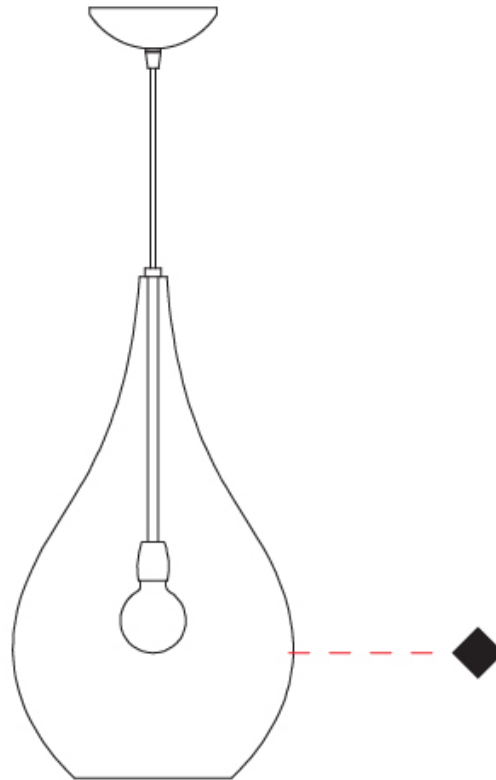

LACRIMA MONOPOINT SUSPENSION

D141055-

PROJECT

TYPE

SPECIFIER

QUANTITY

DATE

D