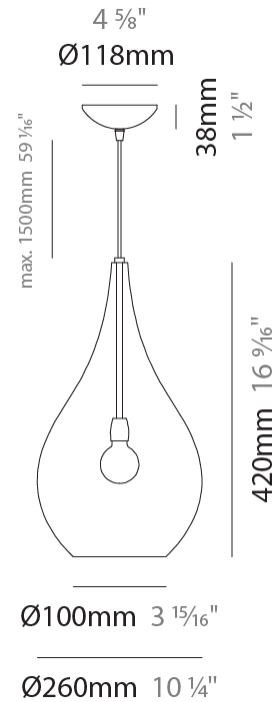

PROJECT
TYPE
SPECIFIER
QUANTITY
DATE

LACRIMA MONOPOINT SUSPENSION

D141055-

base number Finish
Options

1. To build a product code in our configurator select the specify button on the base model # product page
2. To build a manual product code on this datasheet choose from the options listed below in blue font and add the suffix to the base model #

GENERAL

Series: Lacrima
Subseries: Lacrima Monopoint
Partner: Cangini & Tucci
Division: Design
Installation: Suspension
Product Type: Pendant
Mounting Location: Ceiling

PHYSICAL

Shape: Abstract
Diameter (mm): 260
Diameter (in): 10 3/4
Height (mm): 420
Height (in): 16 9/16
Max. Overall Height (mm): 1920
Max. Overall Height (in): 75 9/16
Weight (kg): 1.085
Weight (lbs): 2.39
Fixture Finish: [AMB / GRN / PNK / RUB / SKB / SMK / TOB / TRA](#)
Holder Finish: CHR
Fixture Material: Glass / Metal
Primary Material: Glass - Borosilicate
Cable Details: 1500mm Cable

ELECTRICAL

Number of Lamps: 1
Lamp Type: LED Retrofit
Bulb Included: Bulb Not Included
Max. Wattage Per Lamp (W): 8
Lamp Base: E26
Input Voltage (V): 120
Upon Request: 277Vac / GU24

LED

OPTICAL

RATINGS AND CERTIFICATIONS

Certified By: Certified for North American Standards
IP rating: IP20