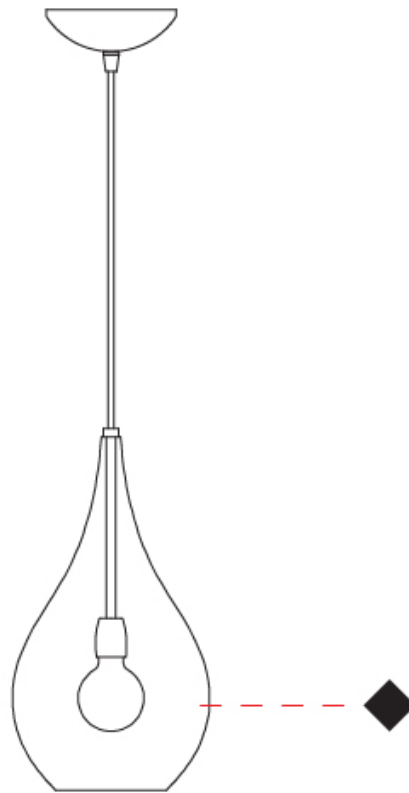

LACRIMA MONOPOINT SUSPENSION

D141054-

PROJECT _____

TYPE _____

SPECIFIER _____

QUANTITY _____

DATE _____

D