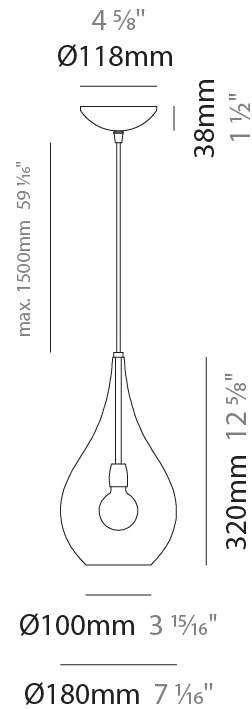

LACRIMA MONOPOINT SUSPENSION

D141054-

base number   Finish
Options

1. To build a product code in our configurator select the specify button on the base model # product page
2. To build a manual product code on this datasheet choose from the options listed below in blue font and add the suffix to the base model #

GENERAL

Series: Lacrima
Subseries: Lacrima Monopoint
Partner: Cangini & Tucci
Division: Design
Installation: Suspension
Product Type: Pendant
Mounting Location: Ceiling

PHYSICAL

Shape: Abstract
Diameter (mm): 180
Diameter (in): 7 1/8
Height (mm): 320
Height (in): 12 5/8
Max. Overall Height (mm): 1820
Max. Overall Height (in): 71 5/8
Weight (kg): 0.82
Weight (lbs): 1.81
Fixture Finish: AMB / GRN / PNK / RUB / SKB / SMK / TOB / TRA
Holder Finish: CHR
Fixture Material: Glass / Metal
Primary Material: Glass - Borosilicate
Cable Details: 1500mm Cable

ELECTRICAL

Number of Lamps: 1
Lamp Type: LED Retrofit
Bulb Included: Bulb Not Included
Max. Wattage Per Lamp (W): 4
Lamp Base: E12
Input Voltage (V): 120

LED

OPTICAL

RATINGS AND CERTIFICATIONS

Certified By: Certified for North American Standards
IP rating: IP20

PROJECT	_____
TYPE	_____
SPECIFIER	_____
QUANTITY	_____
DATE	_____