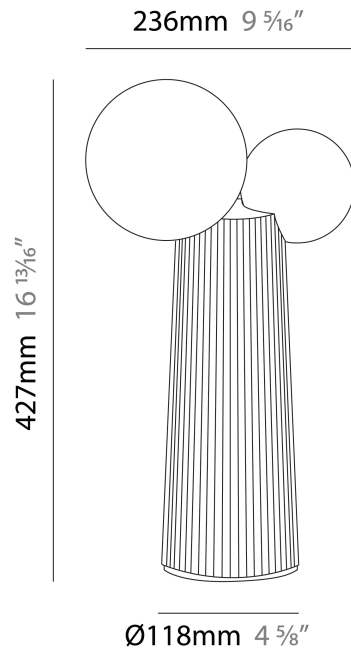

PROJECT	_____
TYPE	_____
SPECIFIER	_____
QUANTITY	_____
DATE	_____

LAND PORTABLE

D94065-

base number   Finish
Options

1. To build a product code in our configurator select the specify button on the base model # product page
2. To build a manual product code on this datasheet choose from the options listed below in blue font and add the suffix to the base model #

GENERAL

Series: Land _____
Brand: Milan _____
Division: Design _____
Mounting Type: Portable _____
Mounting Location: Wall _____
Subcategory: Ambient _____

PHYSICAL

Shape: Abstract _____
Length (mm): 236 _____
Length (in): 9 5/16 _____
Height (mm): 427 _____
Height (in): 16 13/16 _____
Light Distribution: Omnidirectional _____
Diffuser: Glass - Opal _____
Fixture Finish: [MKL](#) / [AGL](#) / [TEL](#) _____
Fixture Material: Ceramic / Glass _____

ELECTRICAL

Number of Lamps: 2 _____
Lamp Type: LED Retrofit _____
Bulb Included: Bulb Not Included _____
Max. Wattage Per Lamp (W): 4.8 _____
Lamp Base: G9 _____
Input Voltage (V): 120 _____

LED

OPTICAL

RATINGS AND CERTIFICATIONS

Certified By: Certified for North American Standards _____
IP rating: IP20 _____