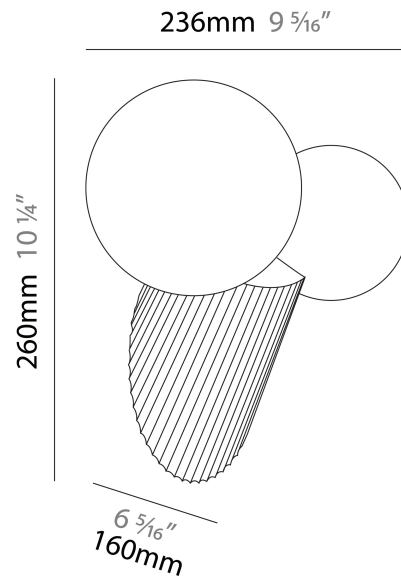

LAND SURFACE

D93260-

base number   Finish
Options

PROJECT	_____
TYPE	_____
SPECIFIER	_____
QUANTITY	_____
DATE	_____

1. To build a product code in our configurator select the specify button on the base model # product page
2. To build a manual product code on this datasheet choose from the options listed below in blue font and add the suffix to the base model #

GENERAL

Series: Land _____
Brand: Milan _____
Division: Design _____
Mounting Type: Surface _____
Mounting Location: Wall _____
Subcategory: Ambient _____

PHYSICAL

Shape: Abstract _____
Length (mm): 236 _____
Length (in): 9 ⁵/₁₆ _____
Height (mm): 260 _____
Depth (mm): 160 _____
Height (in): 10 ¹/₄ _____
Depth (in): 6 ⁵/₁₆ _____
Light Distribution: Omnidirectional _____
Diffuser: Glass - Opal _____
[Fixture Finish: MKL / AGL / TEL](#) _____
Fixture Material: Ceramic / Glass _____

ELECTRICAL

Number of Lamps: 2 _____
Lamp Type: LED Retrofit _____
Bulb Included: Bulb Not Included _____
Max. Wattage Per Lamp (W): 4.8 _____
Lamp Base: G9 _____
Input Voltage (V): 120 _____

LED

OPTICAL

RATINGS AND CERTIFICATIONS

Certified By: Certified for North American Standards _____
IP rating: IP20 _____